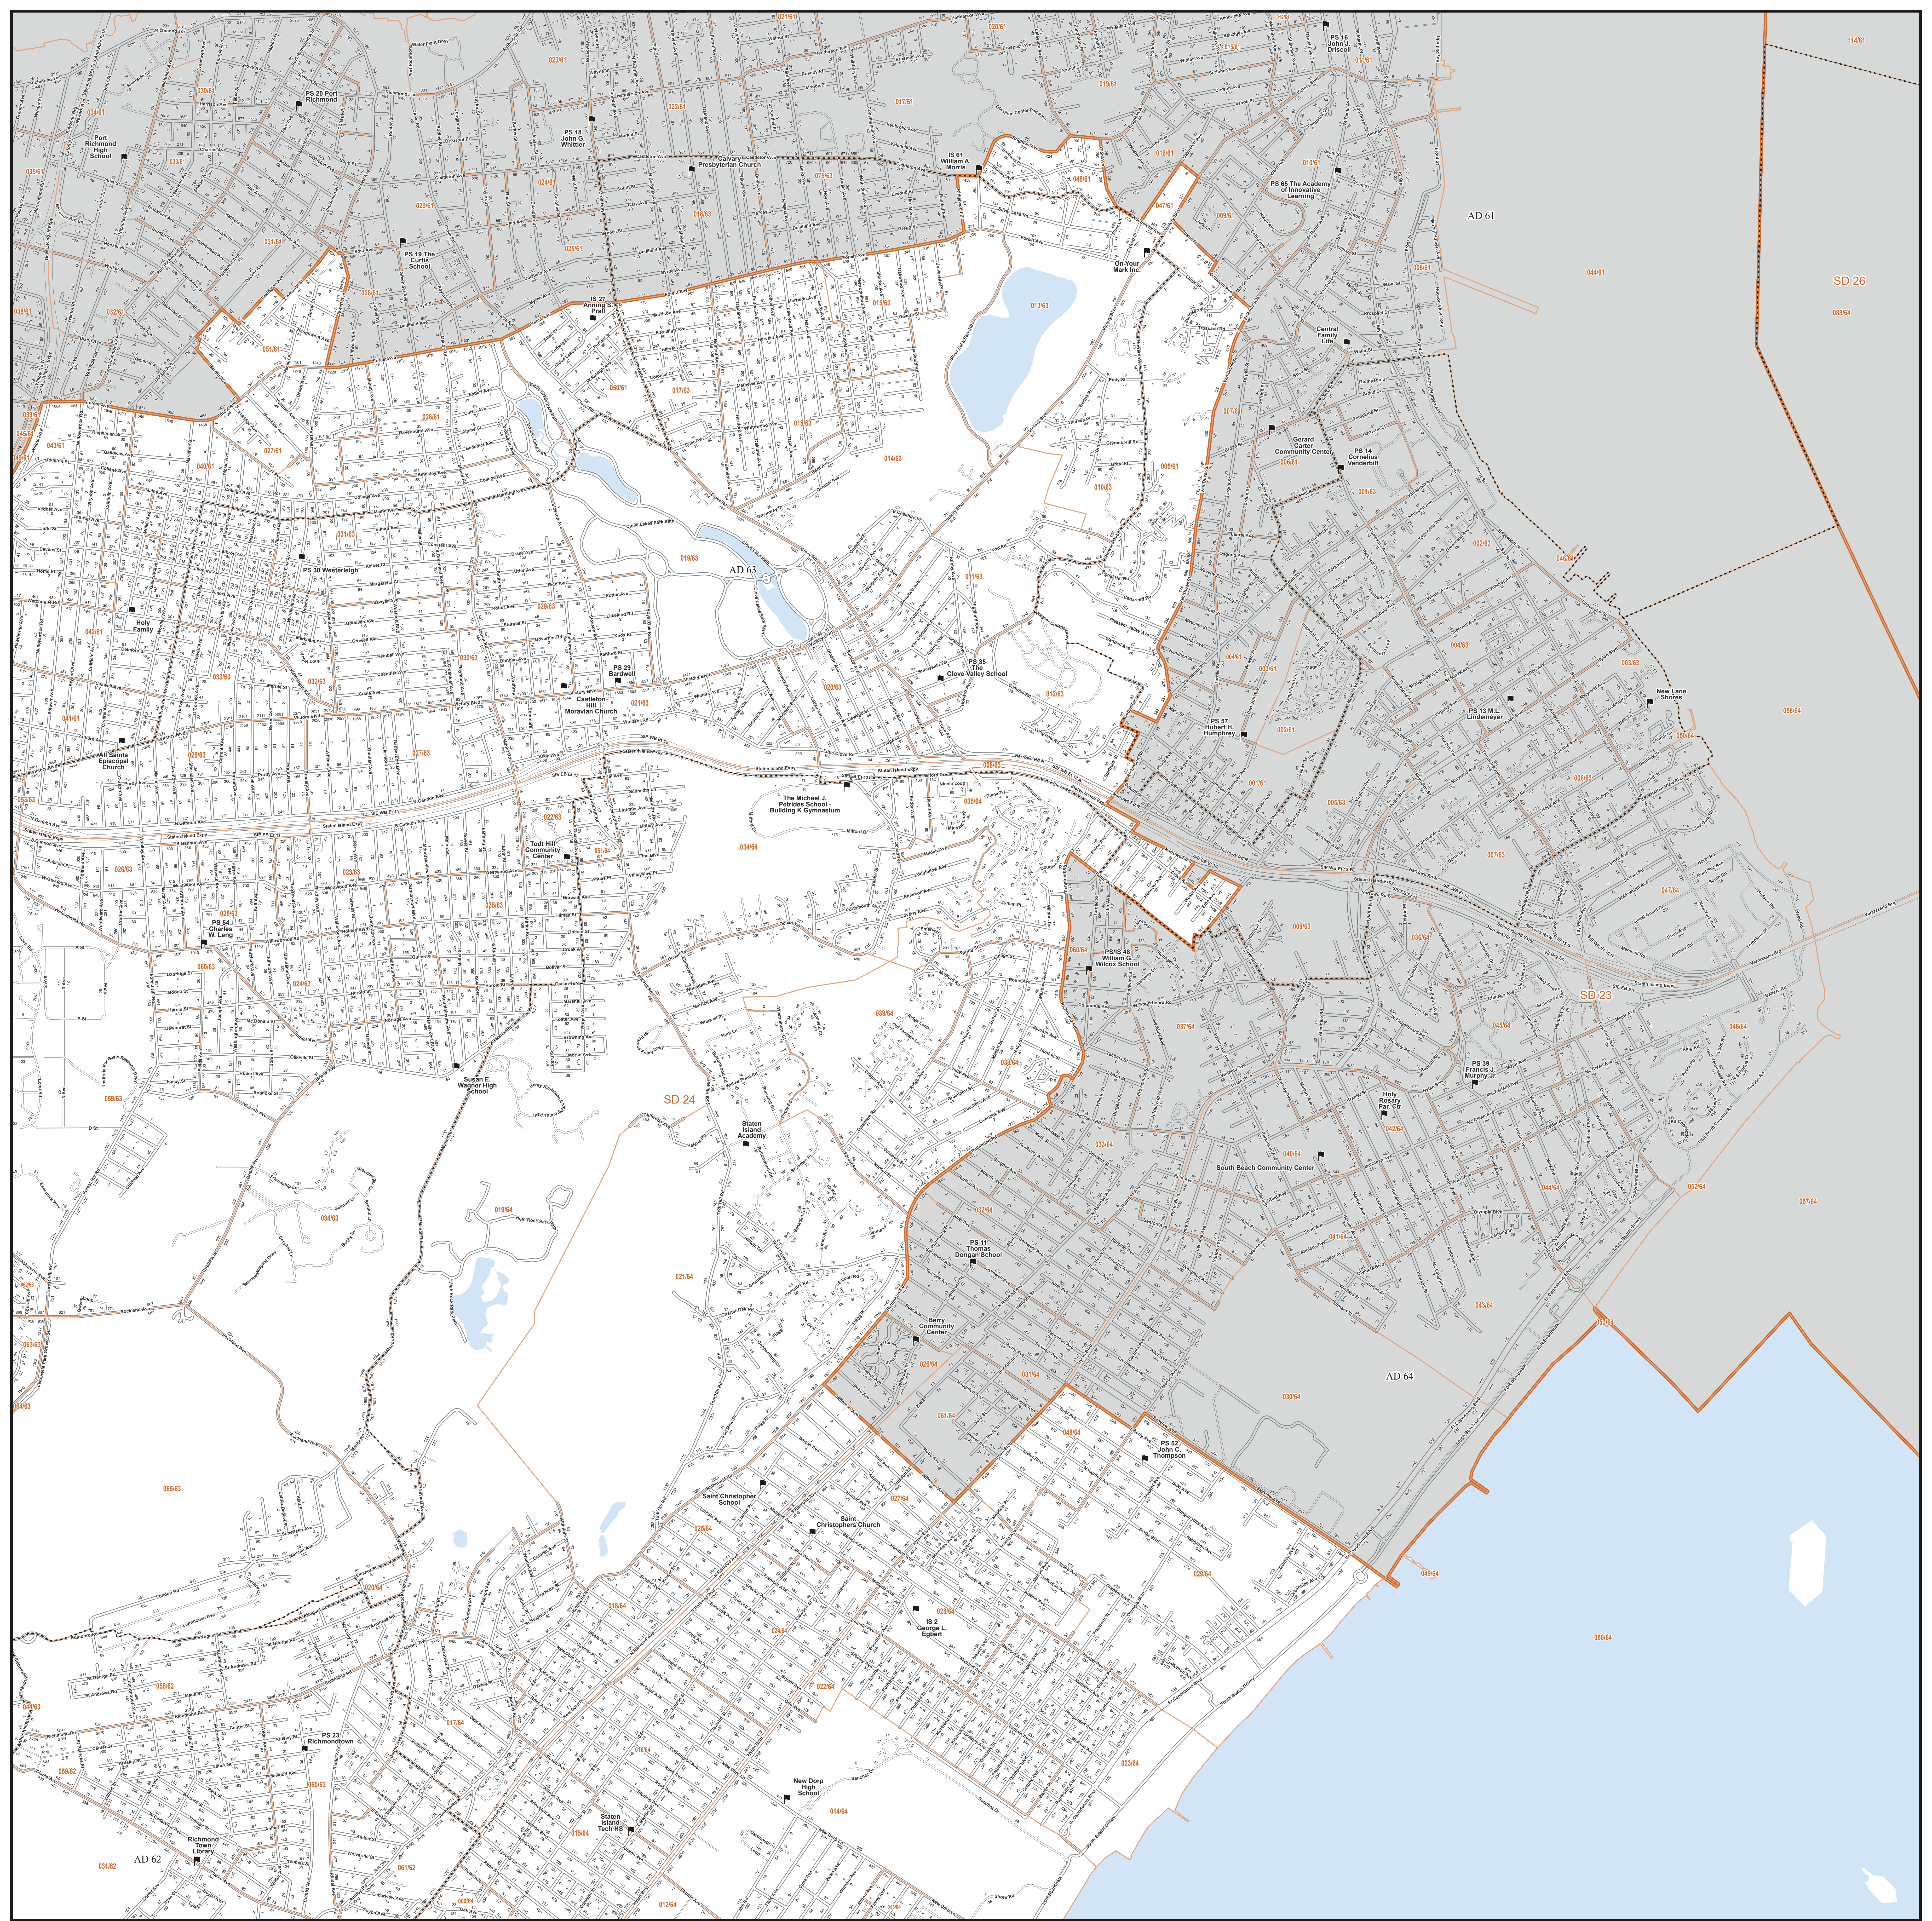

Board of Elections
in the City of New York

Senate District
24
Part 2 of 4
Richmond

NOTES	

Board of Elections in the City of New York
Created: 7/19/2024

Miles
0 0.25 0.5 1

- Polling Place
- Election District
- Assembly District
- Senate District
- Streets
- Water

Locations of Polling Places are subject to change.

Source Data Statement:
All data available at <https://opendata.cityofnewyork.us/>