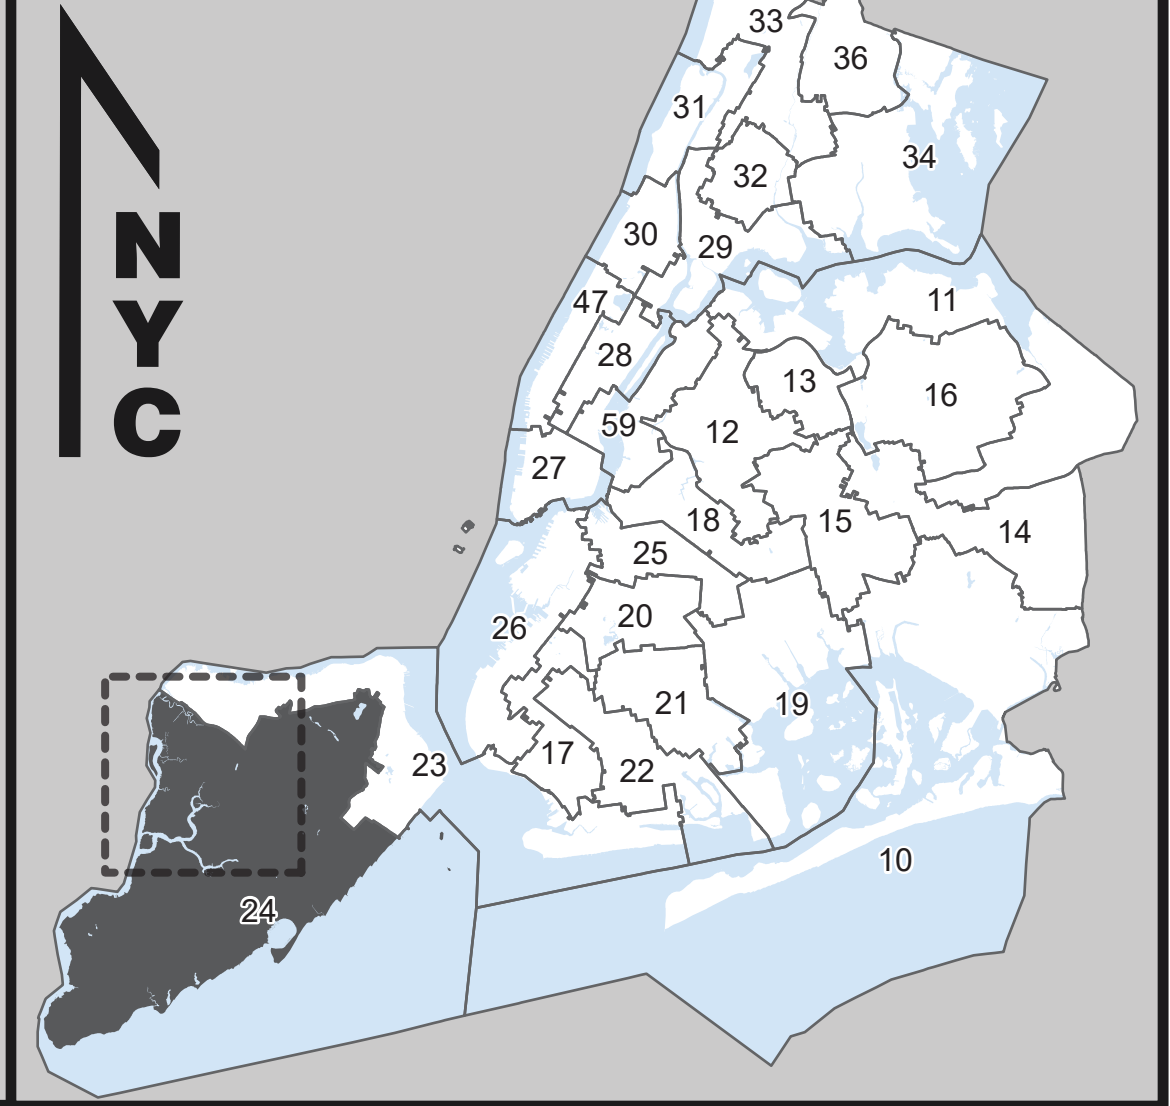

Board of Elections
in the City of New York

Senate District
24
Part 1 of 4
Richmond

NOTES

Board of Elections in the City of New York
Created: 7/19/2024

1. Polling Place
   - Election District
   - Streets
   - Water
   - Assembly District
   - Senate District
2. Locations of Polling Places are subject to change.

Source Data Statement:
All data available at <https://opendata.cityofnewyork.us/>