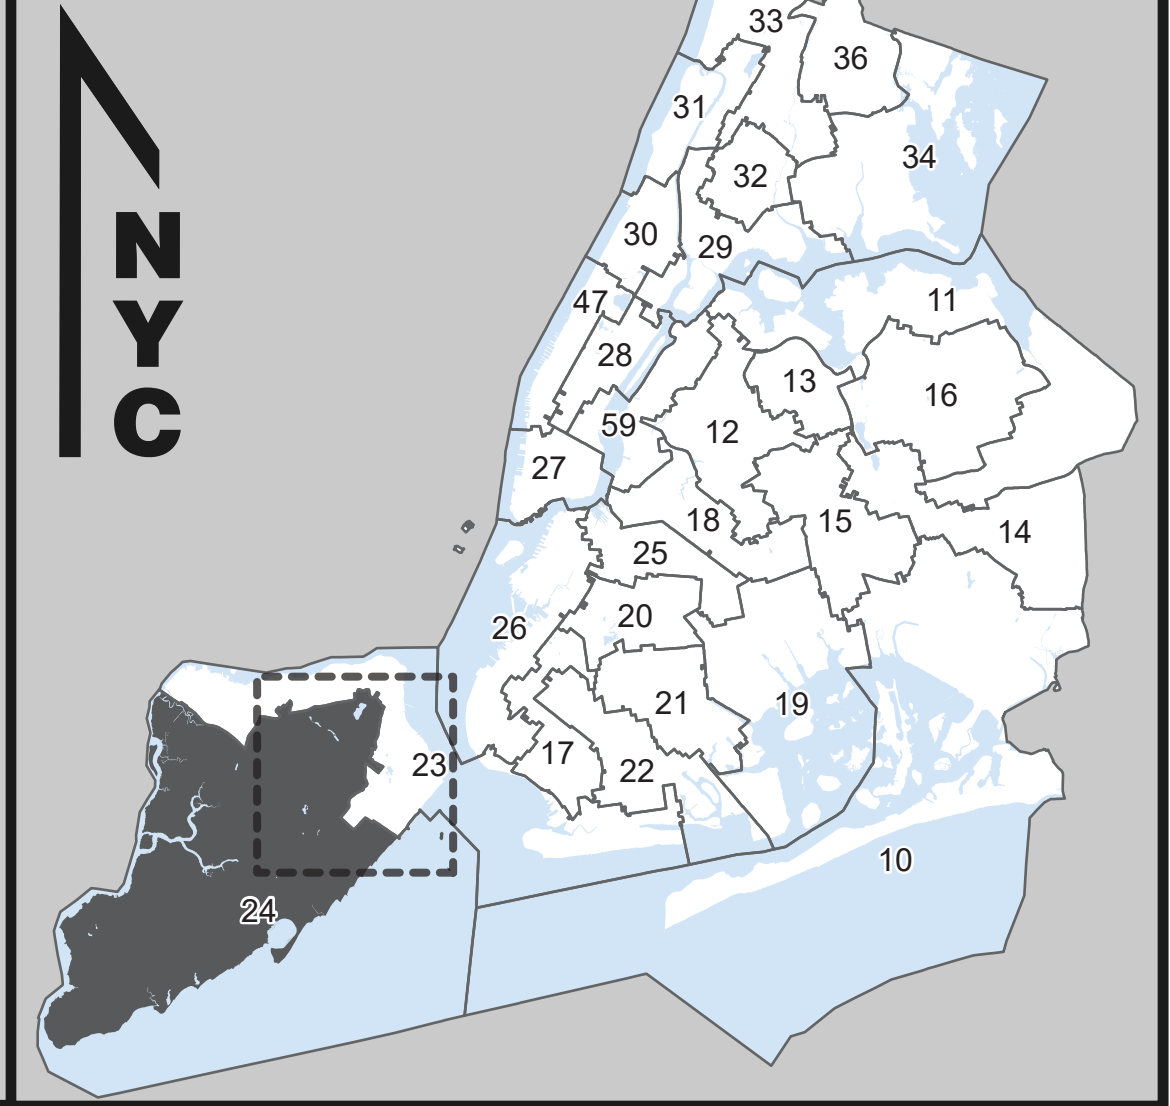

Board of Elections
in the City of New York

Senate District
24
Part 2 of 4
Richmond

NOTES	

Board of Elections in the City of New York
Created: 7/19/2024

Miles
0 0.25 0.5 1

- Polling Place
- Election District
- Assembly District
- Senate District
- Streets
- Water

Locations of Polling Places are subject to change.

Source Data Statement:
All data available at <https://opendata.cityofnewyork.us/>