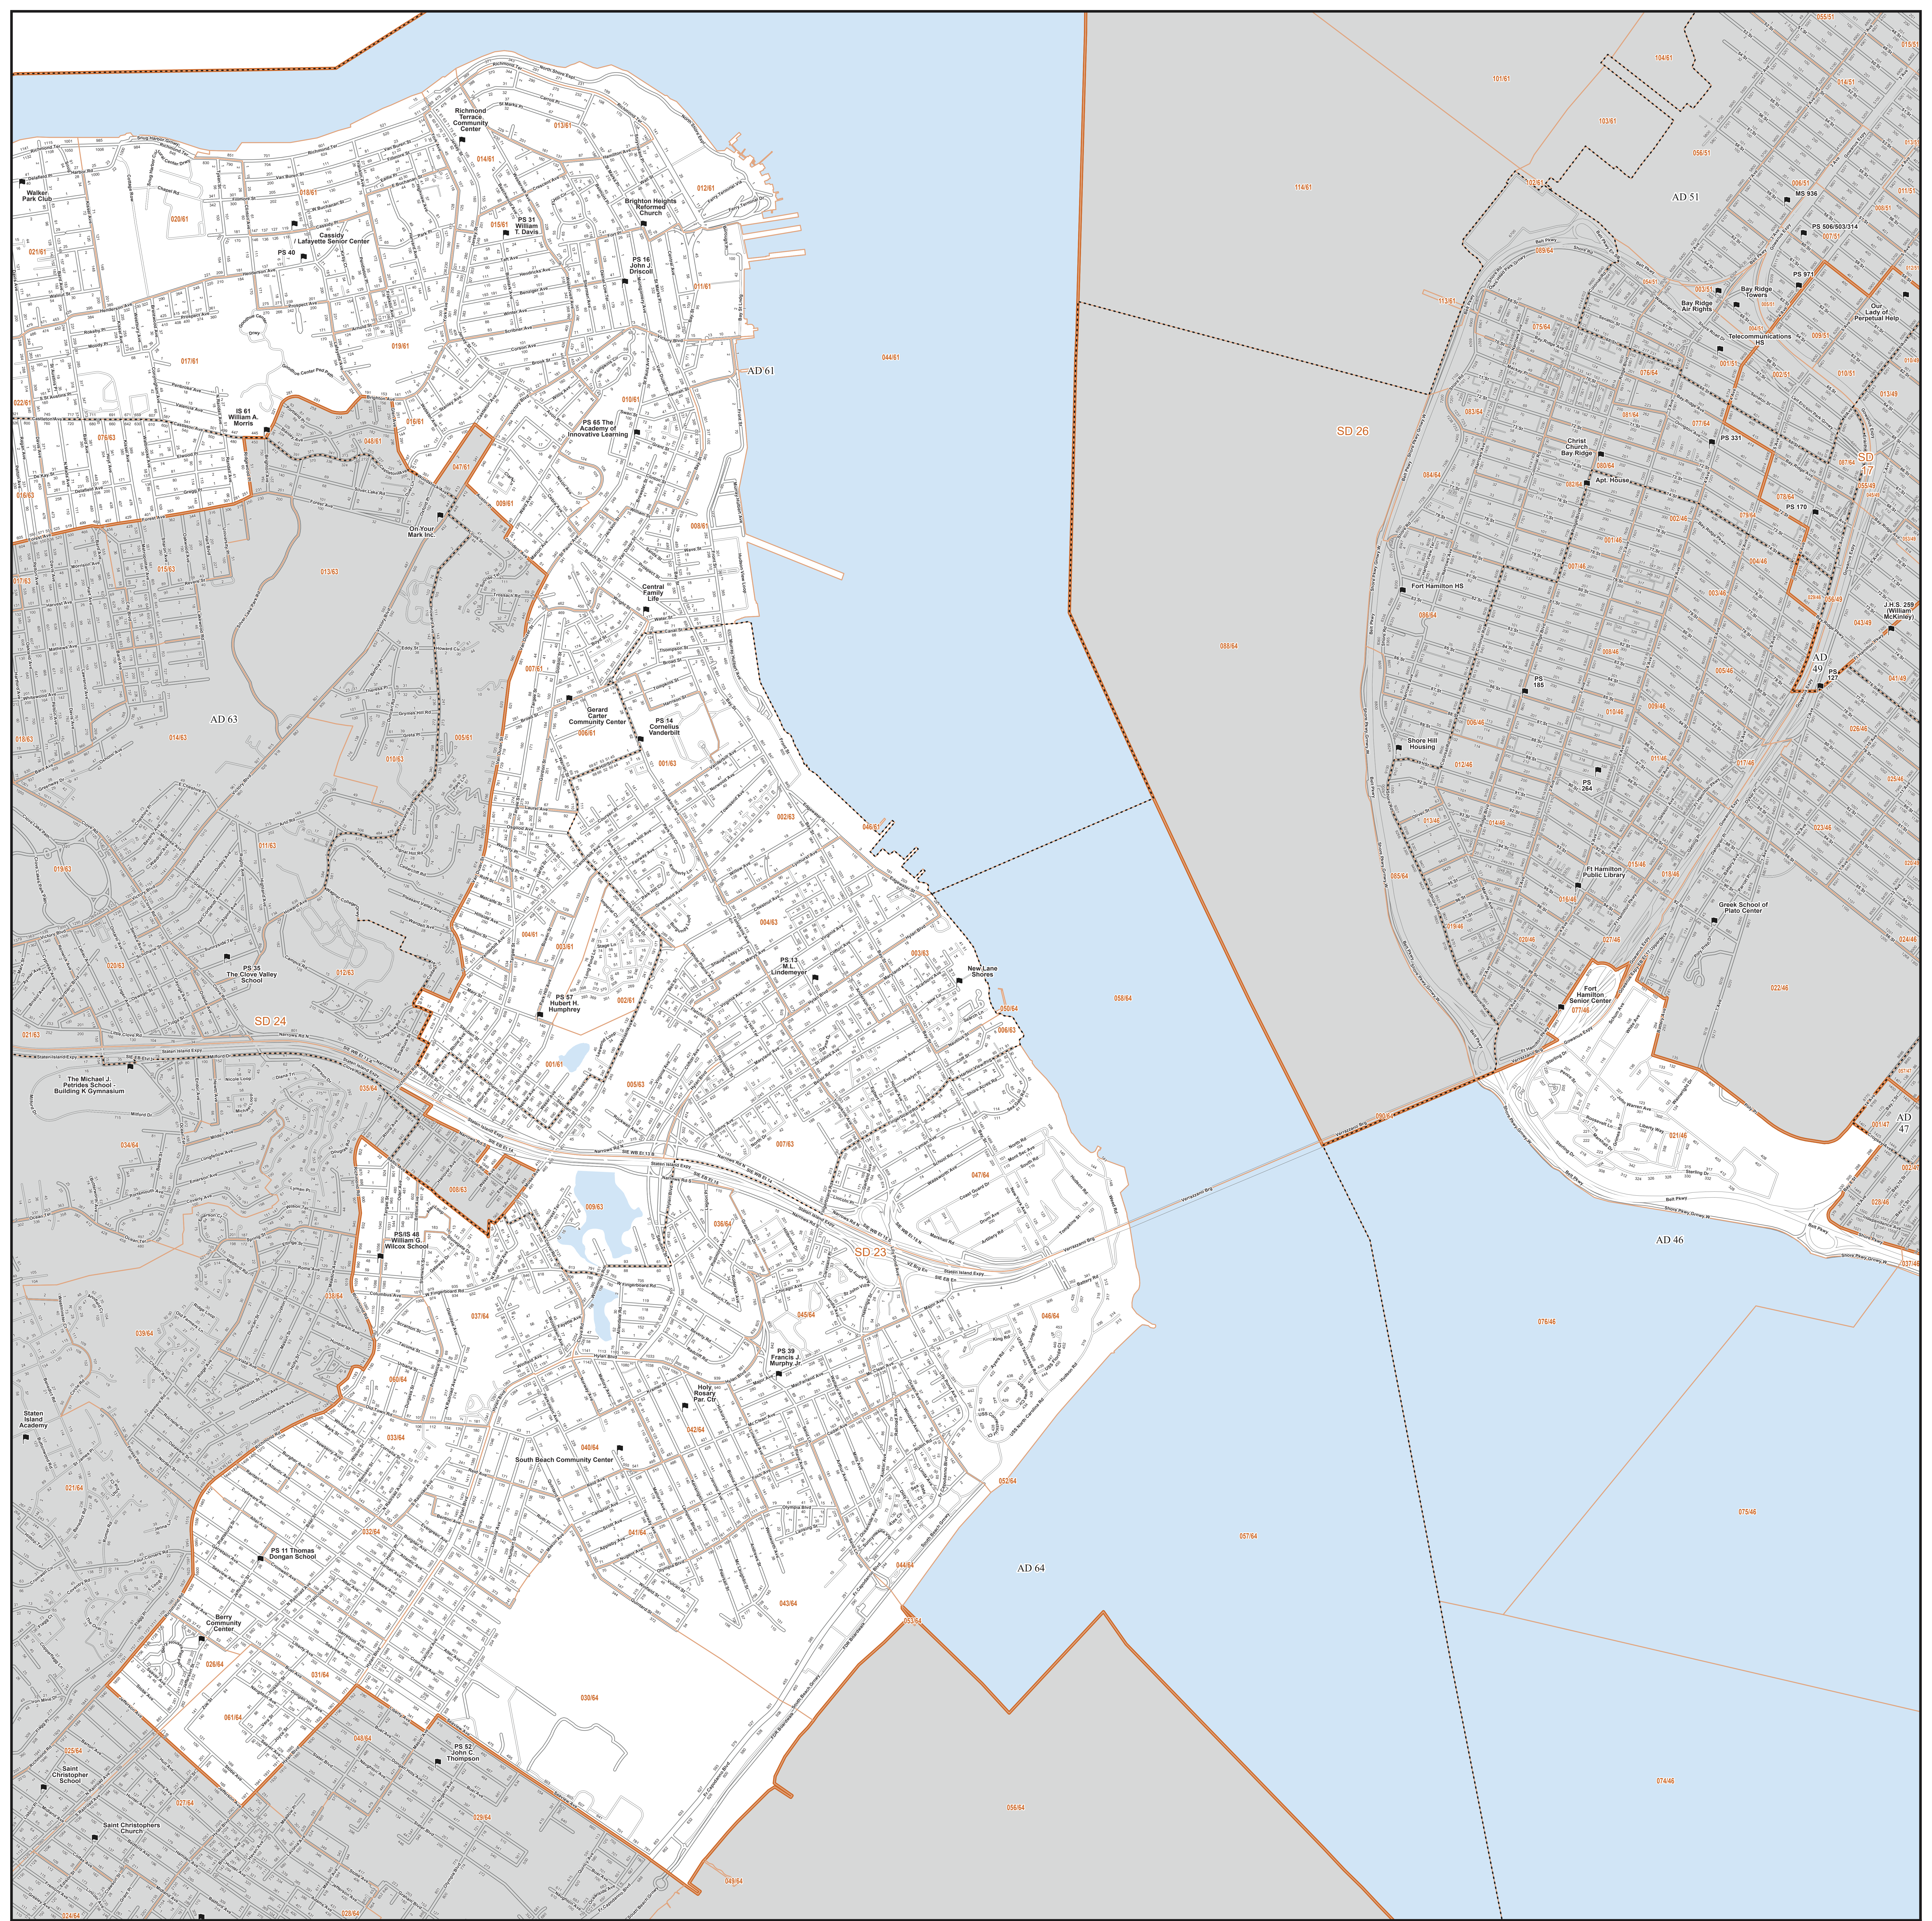

Board of Elections
in the City of New York

Senate District

23

Part 1 of 3
Kings and Richmond

NOTES

Board of Elections in the City of New York
Created: 7/19/2024

- Polling Place
- Assembly District
- Senate District
- Streets
- Water

Source Data Statement:
All data available at <https://opendata.cityofnewyork.us/>

Board of Elections
in the City of New York

Senate District
23
Part 2 of 3
Kings and Richmond

NOTES

Board of Elections in the City of New York
Created: 7/19/2024

Miles
0 0.25 0.5 1

- Polling Place
- Locations of Polling Places are subject to change.
- ▭ Election District
- ▭ Assembly District
- ▭ Senate District
- Streets
- Water

Source Data Statement:
All data available at <https://opendata.cityofnewyork.us/>