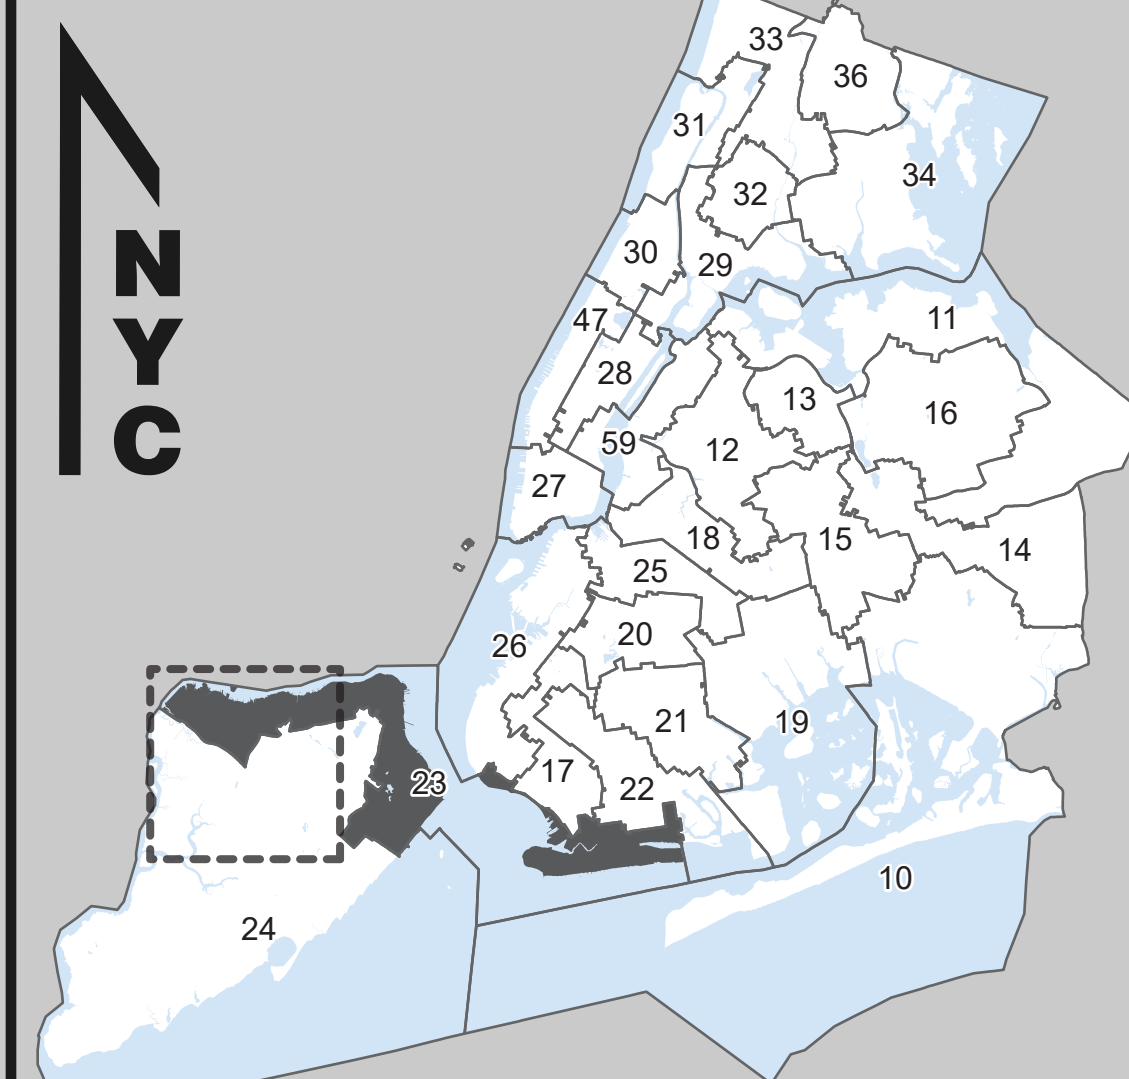

Board of Elections
in the City of New York

Senate District

23

Part 1 of 3
Kings and Richmond

NOTES

Board of Elections in the City of New York
Created: 7/19/2024

- Polling Place
- Assembly District
- Senate District
- Streets
- Water

Source Data Statement:
All data available at <https://opendata.cityofnewyork.us/>

Board of Elections
in the City of New York

Senate District
23
Part 2 of 3
Kings and Richmond

NOTES

Board of Elections in the City of New York
Created: 7/19/2024

Miles
0 0.25 0.5 1

- Polling Place
- Locations of Polling Places are subject to change.
- ▭ Election District
- ▭ Assembly District
- ▭ Senate District
- Streets
- Water

Source Data Statement:
All data available at <https://opendata.cityofnewyork.us/>