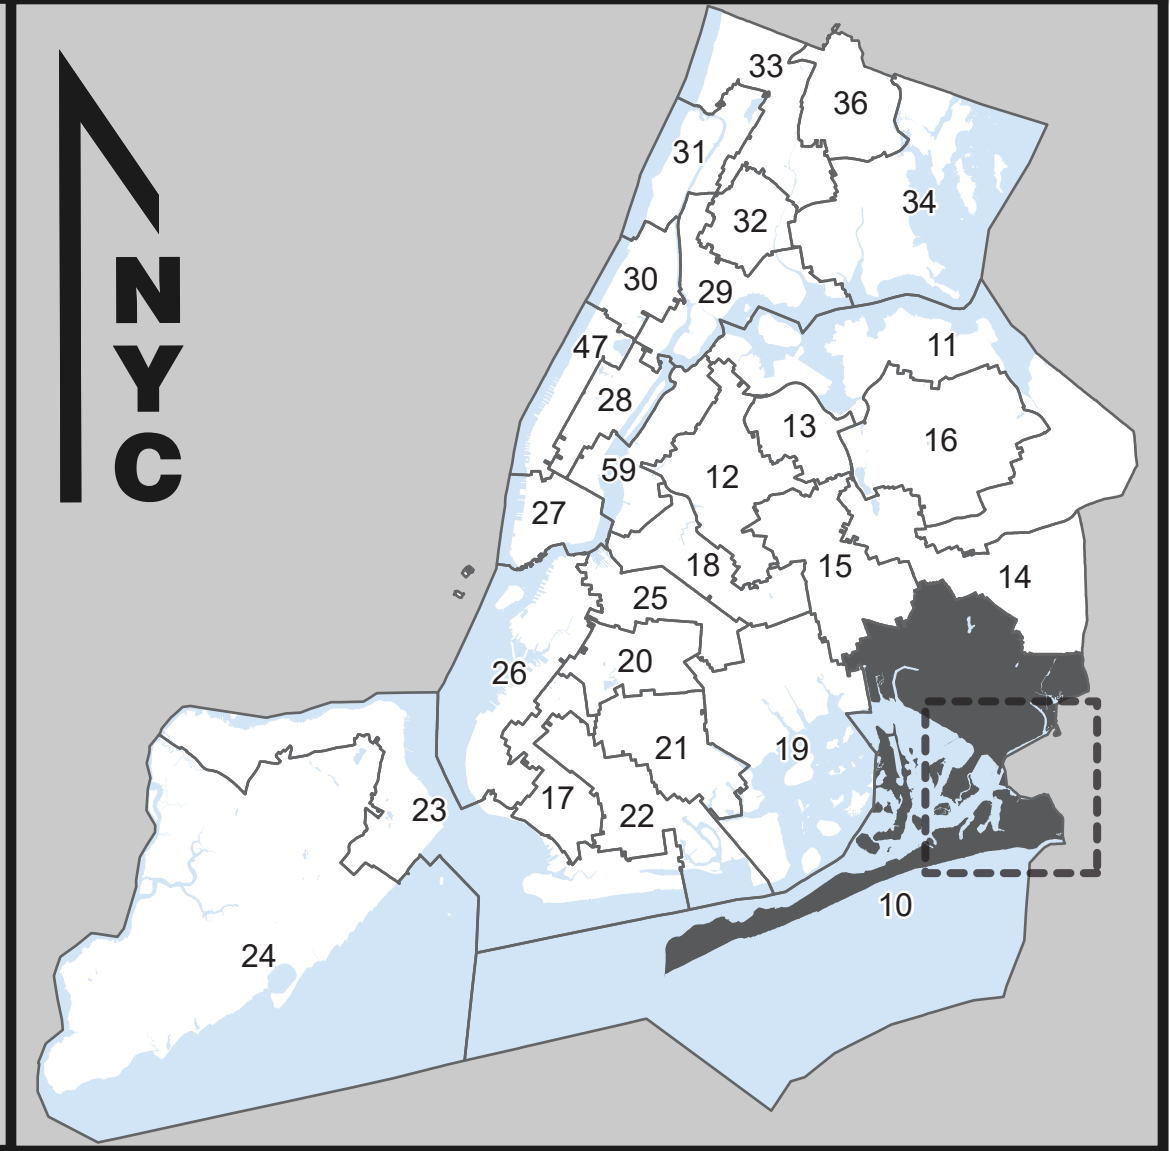

Board of Elections
in the City of New York

Senete District
10
Part 3 of 5
Queens

NOTES

Board of Elections in the City of New York
Created: 7/17/2024

0   0.25   0.5   1
Miles

- Polling Place
- Election District
- Assembly District
- Senete District
- Streets
- Water

Locations of Polling Places are subject to change.

Source Data Statement:
All data available at <https://opendata.cityofnewyork.us/>