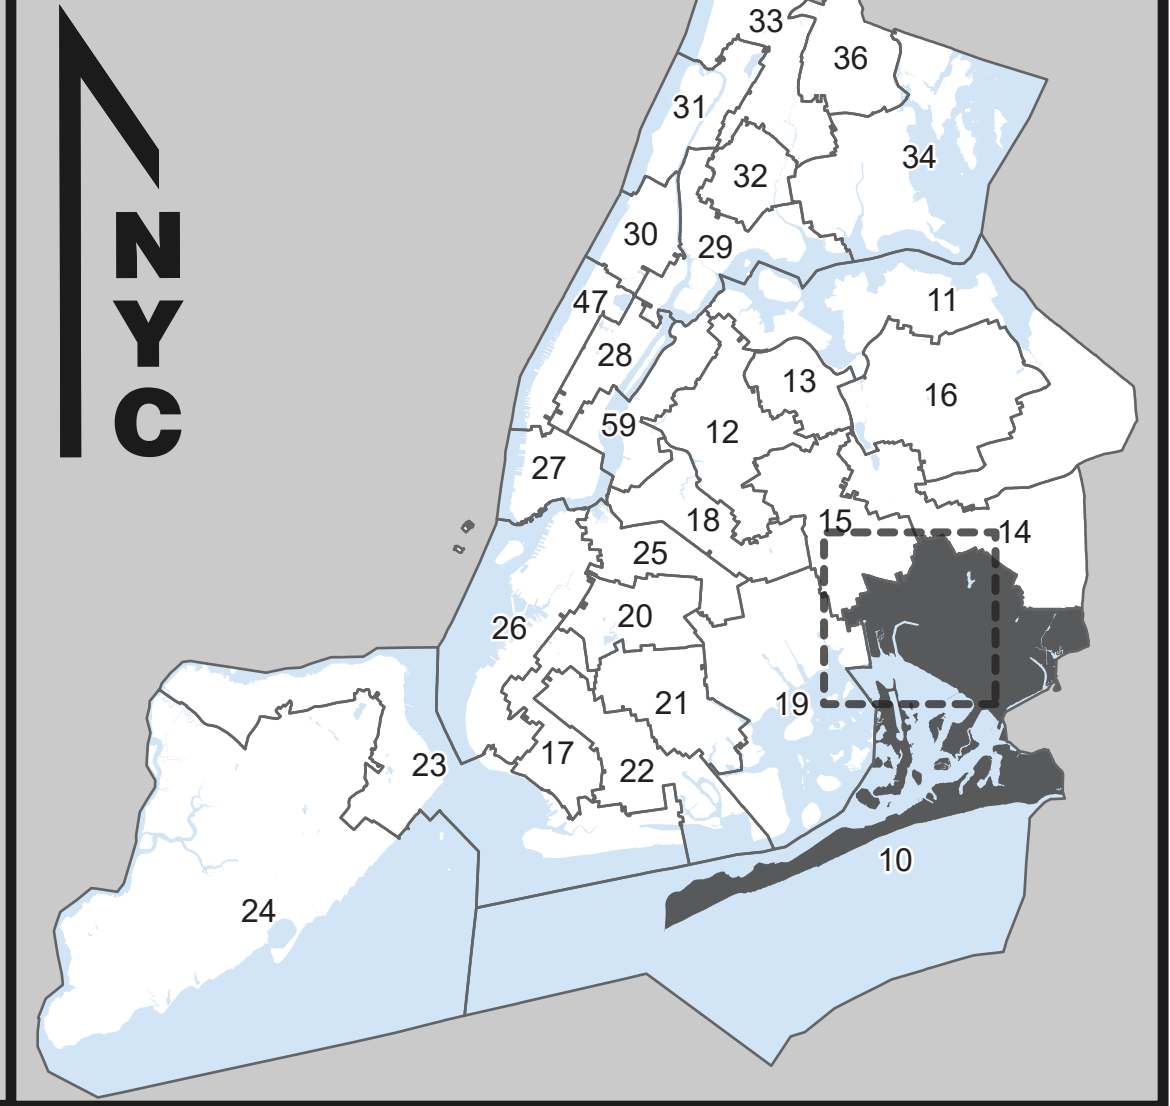

Board of Elections
in the City of New York

Senate District
10
Part 4 of 5
Queens

NOTES	

Board of Elections in the City of New York
Created: 7/17/2024

Miles
0 0.25 0.5 1

- Polling Place
- Election District
- Assembly District
- Senate District
- Streets
- Water

Locations of Polling Places are subject to change.

Source Data Statement:
All data available at <https://opendata.cityofnewyork.us/>