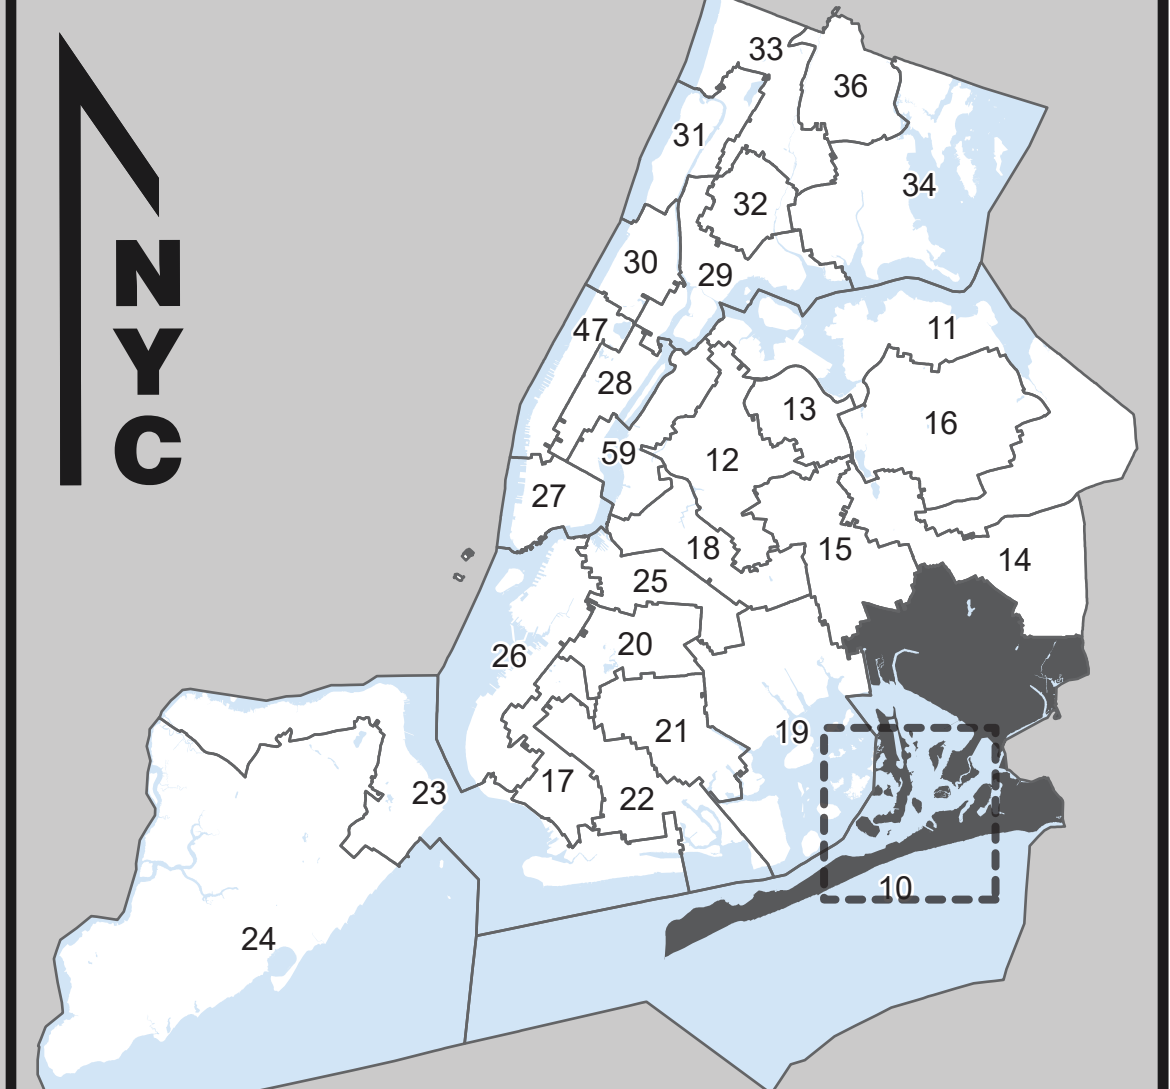

06159
SD 19
AD 59

AD 23

SD 10

AD 31

Board of Elections
in the City of New York

Senate District
10
Part 2 of 5
Queens

NOTES

Board of Elections in the City of New York
Created: 7/17/2024

1. Polling Place
   - Assembly District
   - Senate District
   - Streets
   - Water
2. Locations of Polling Places are subject to change.

Source Data Statement:
All data available at <https://opendata.cityofnewyork.us/>