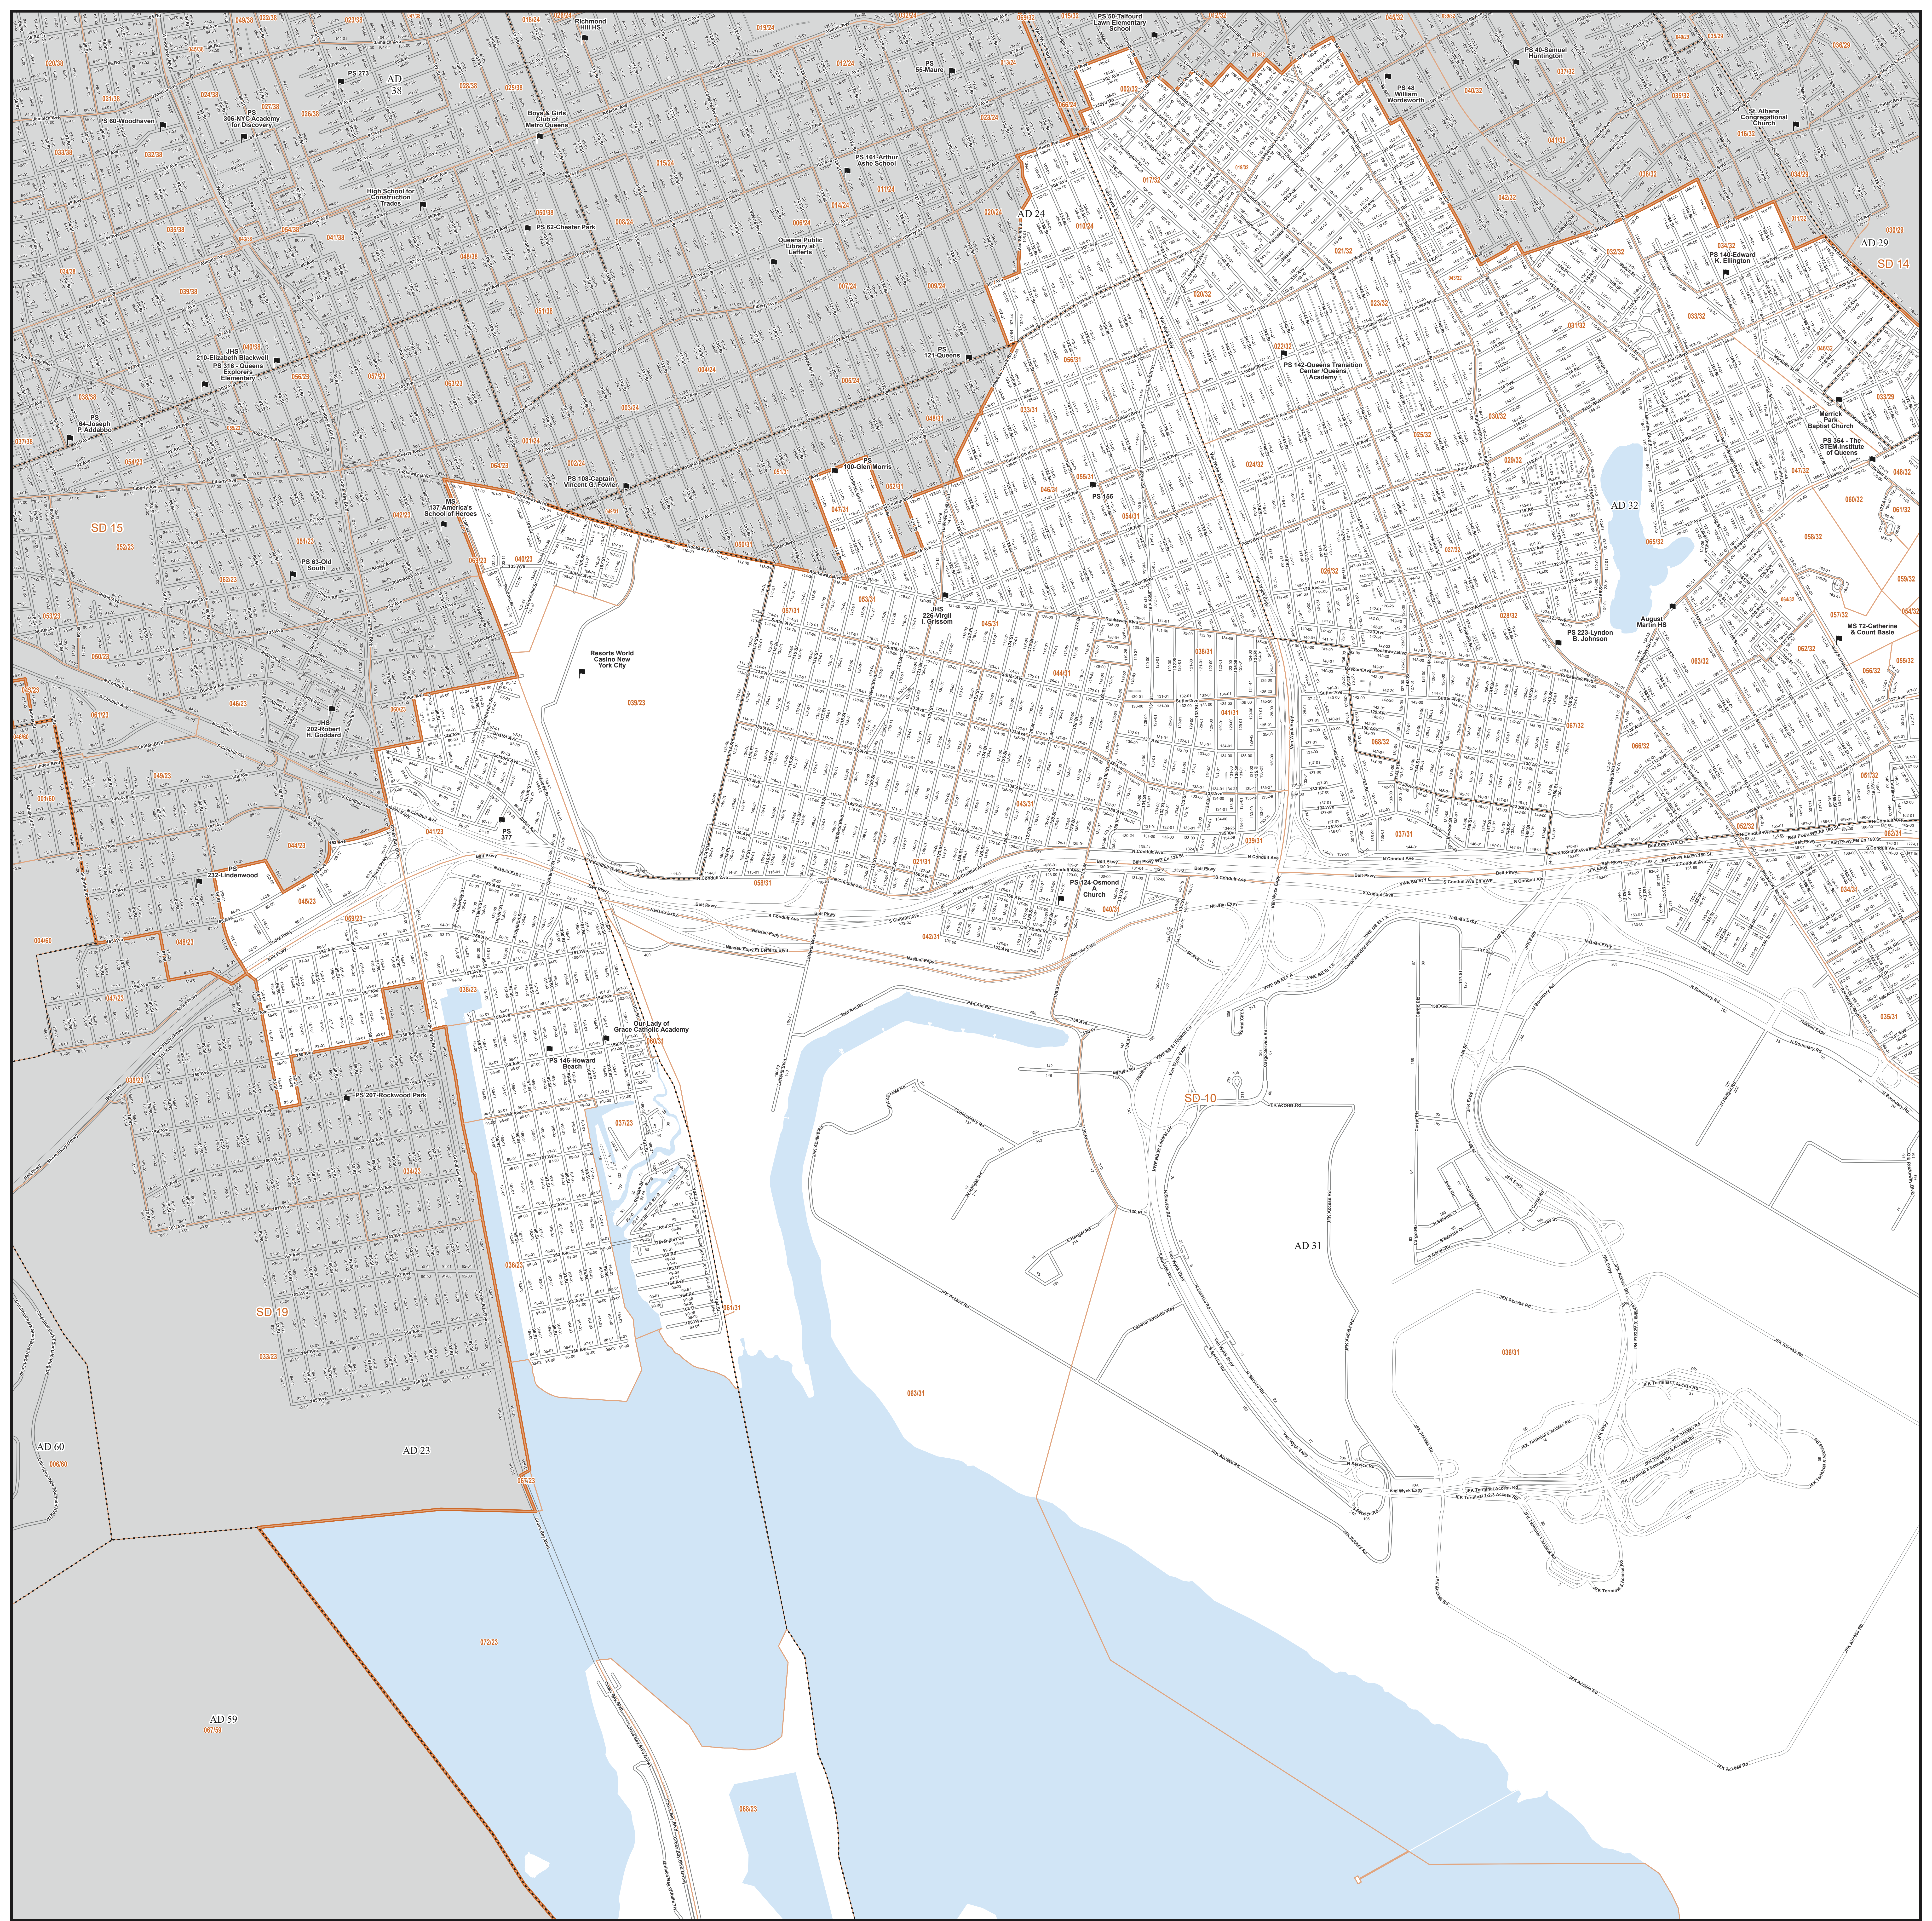

0      0.25      0.5      1  
Miles

- Polling Place
- Election District
- Assembly District
- Senete District
- Streets
- Water

Locations of Polling Places are subject to change.

**Source Data Statement:**  
All data available at <https://opendata.cityofnewyork.us/>