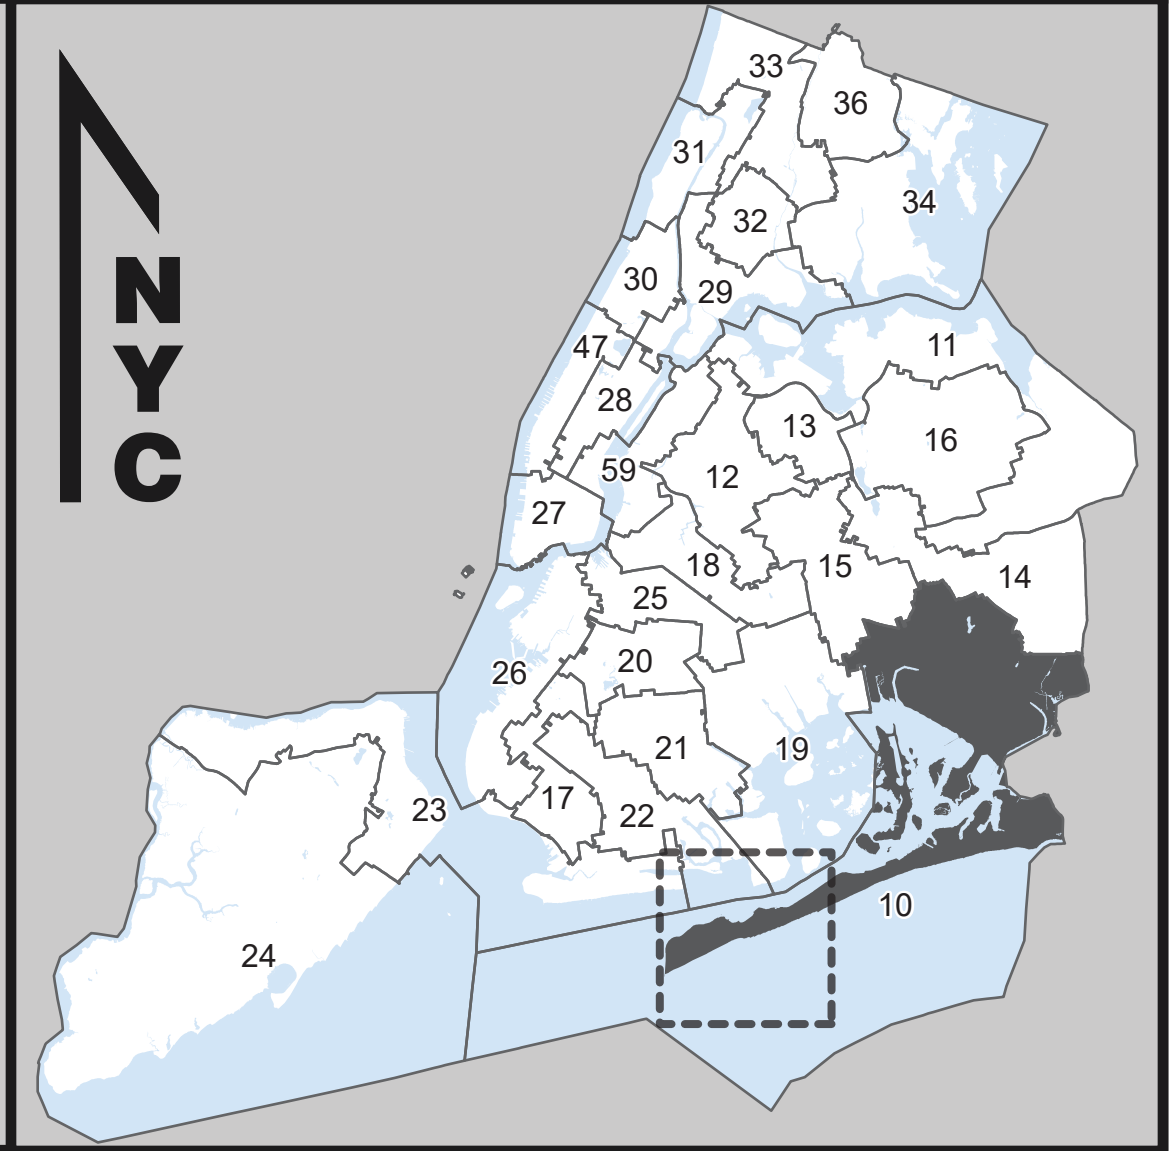

**Board of Elections**  
in the City of New York

**Senete District**  
**10**  
Part 1 of 5  
Queens

NOTES	

Board of Elections in the City of New York  
Created: 7/17/2024

0 0.25 0.5 1 Miles

- Polling Place
- ▭ Election District
- ▭ Assembly District
- ▭ Senate District
- Streets
- Water

Locations of Polling Places are subject to change.

**Source Data Statement:**  
All data available at <https://opendata.cityofnewyork.us/>

06159  
SD 19  
AD 59

AD 23

SD 10

AD 31

**Board of Elections**  
in the City of New York