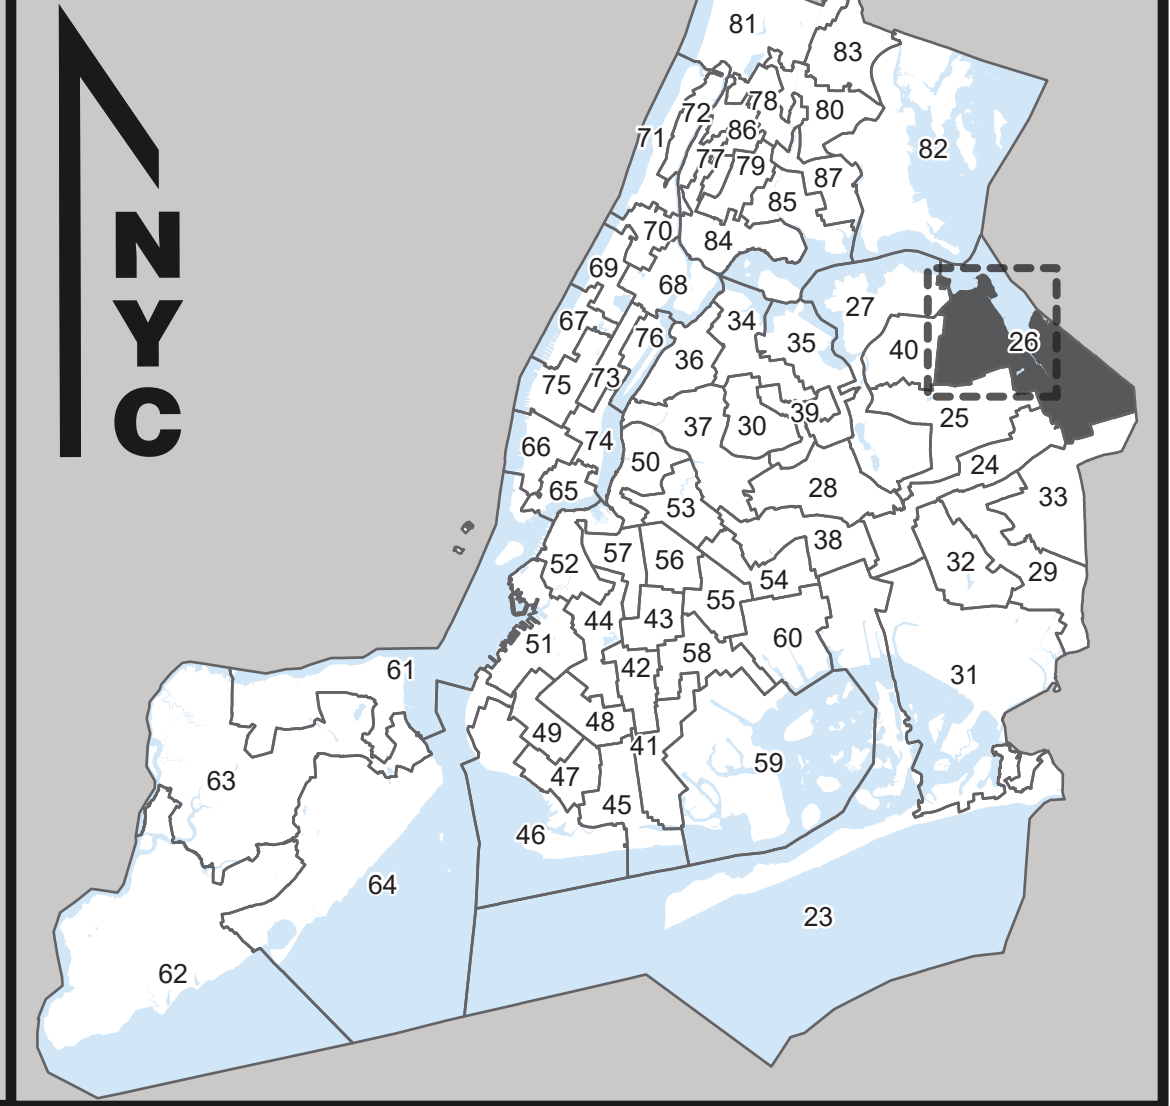

**Board of Elections**  
in the City of New York

**Assembly District**  
**26**  
Part 1 of 2  
Queens

NOTES	

Board of Elections in the City of New York  
Created: 1/15/2025

Miles  
0 0.25 0.5 1

- Polling Place
- ▭ Election District
- ▭ Assembly District
- Streets
- Water

Locations of Polling Places are subject to change.

**Source Data Statement:**  
All data available at <https://opendata.cityofnewyork.us/>

**Board of Elections**  
in the City of New York

**Assembly District**  
**26**  
Part 2 of 2  
Queens