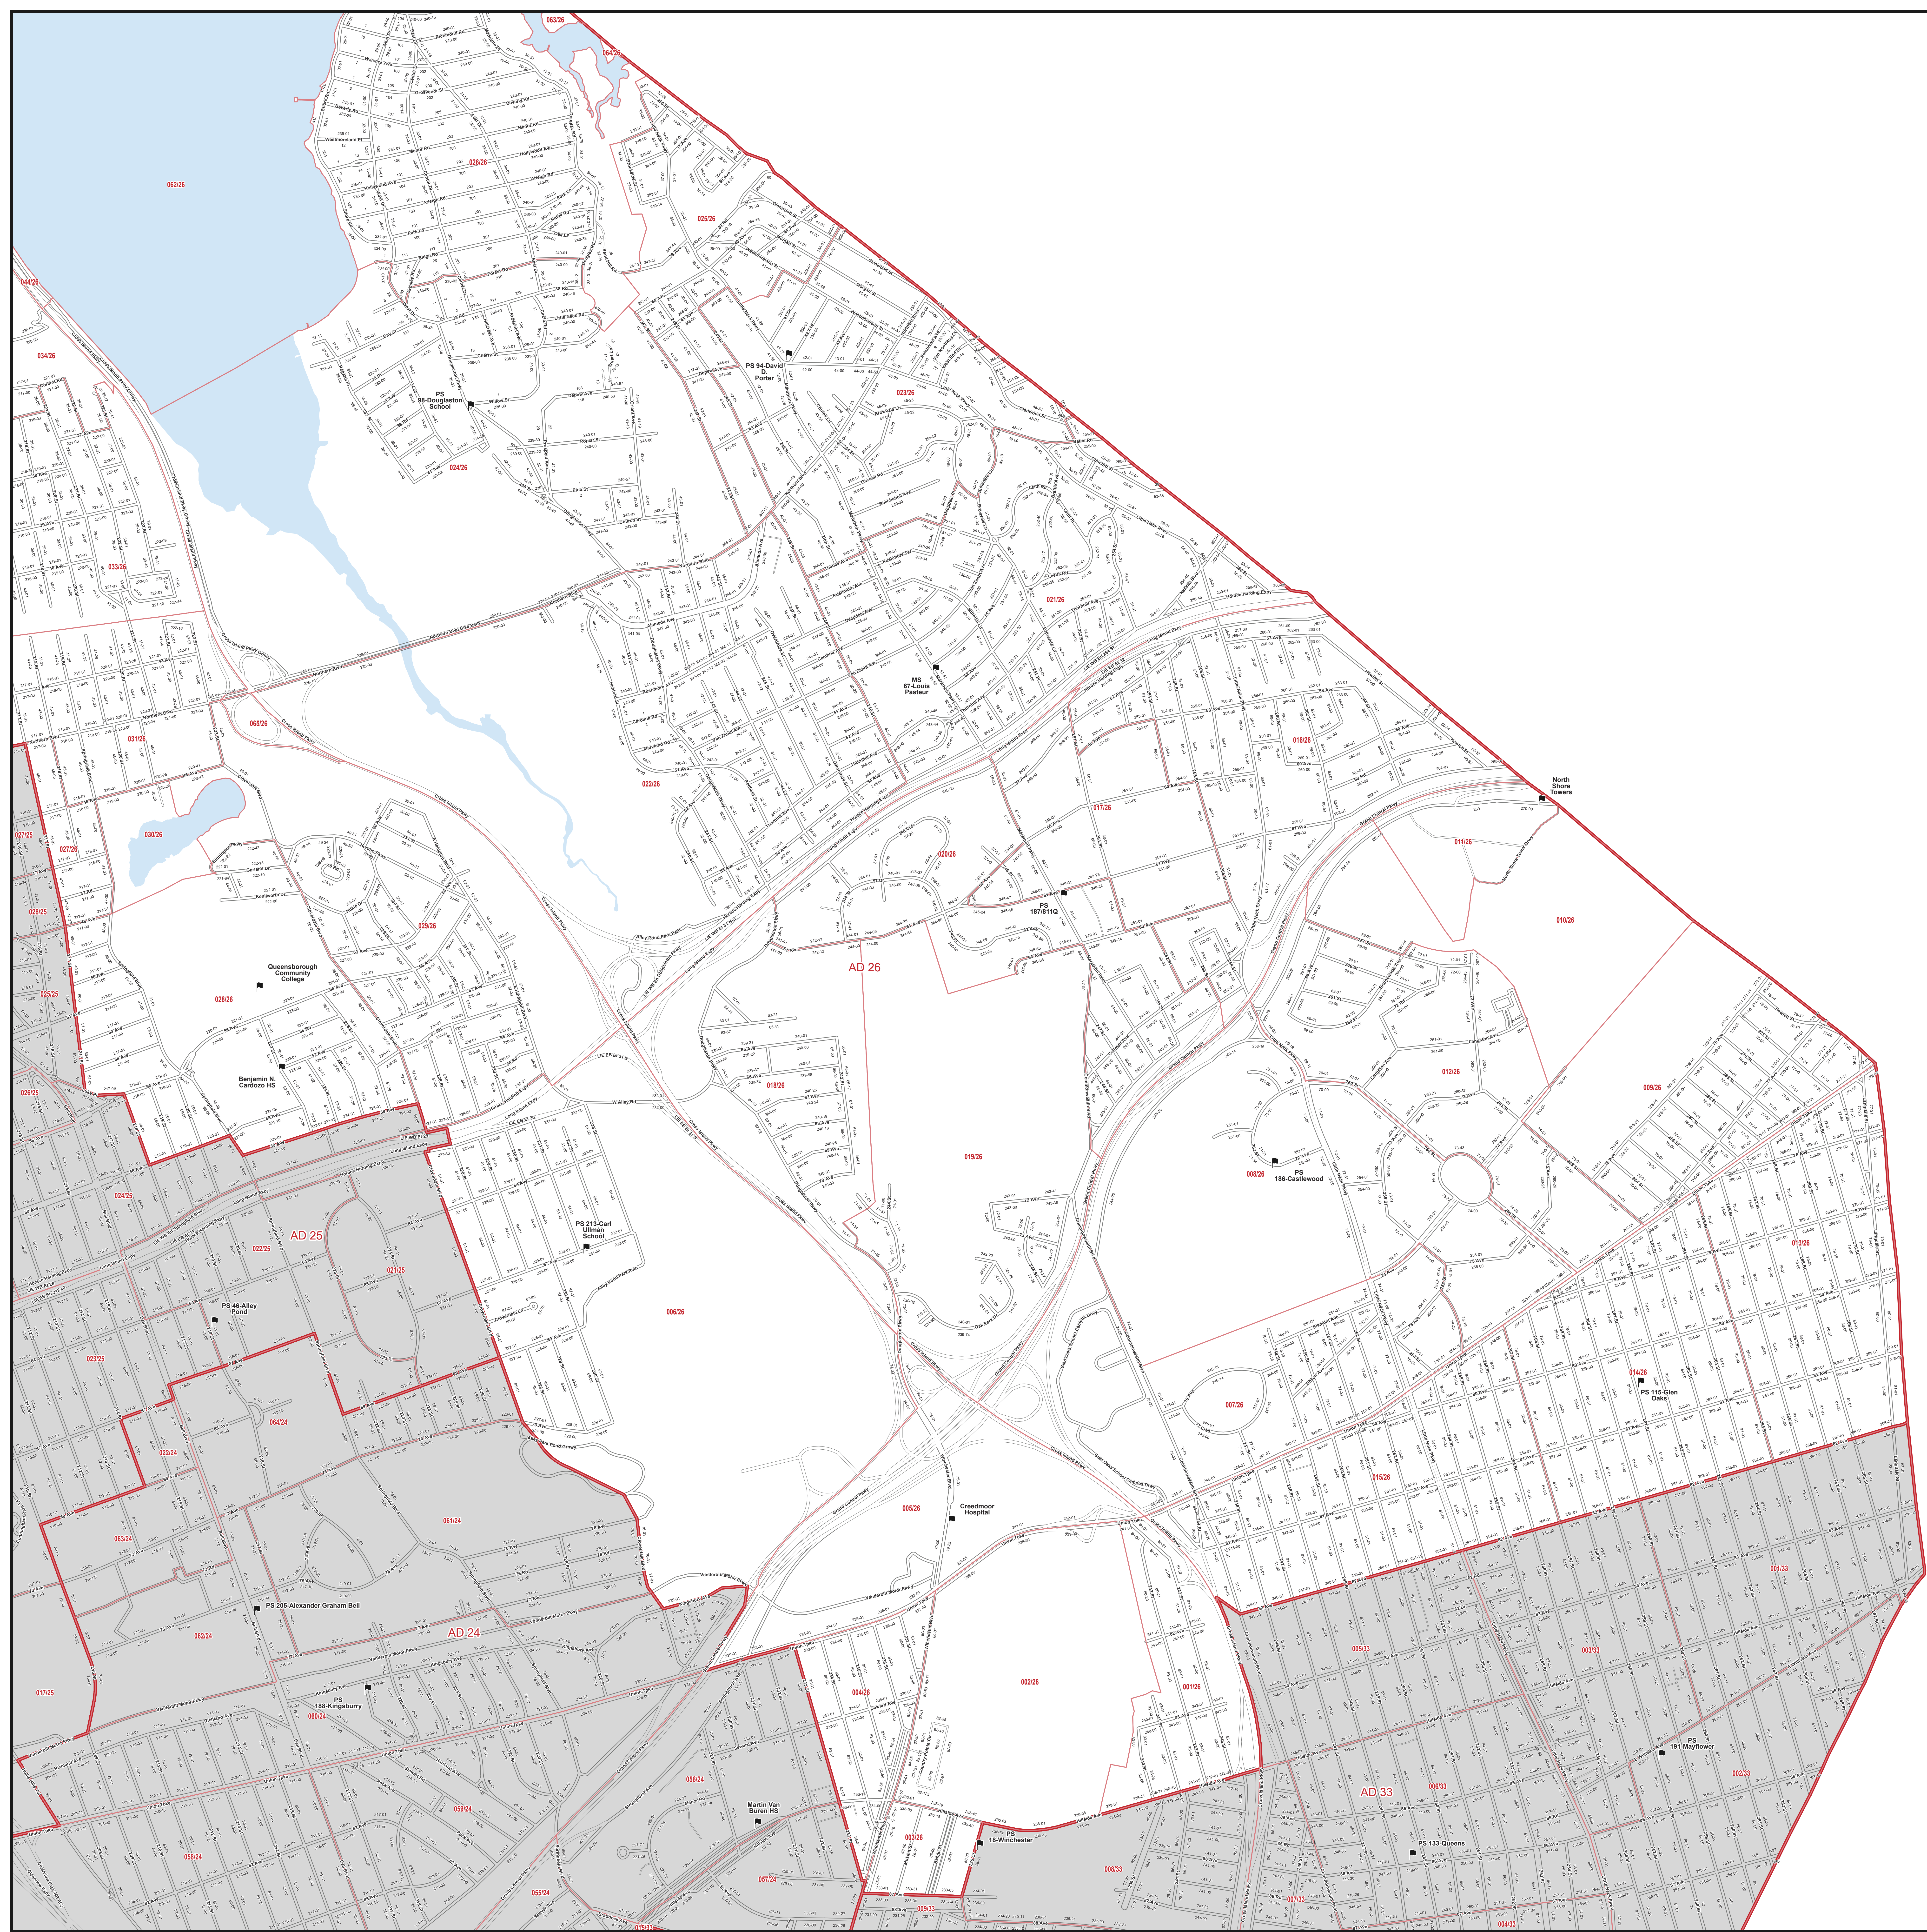

**Board of Elections**  
in the City of New York

**Assembly District**  
**26**  
Part 1 of 2  
Queens

NOTES	

Board of Elections in the City of New York  
Created: 1/15/2025

Miles  
0 0.25 0.5 1

- Polling Place
- ▭ Election District
- ▭ Assembly District
- Streets
- Water

Locations of Polling Places are subject to change.

**Source Data Statement:**  
All data available at <https://opendata.cityofnewyork.us/>

**Board of Elections**  
in the City of New York

**Assembly District**  
**26**  
Part 2 of 2  
Queens