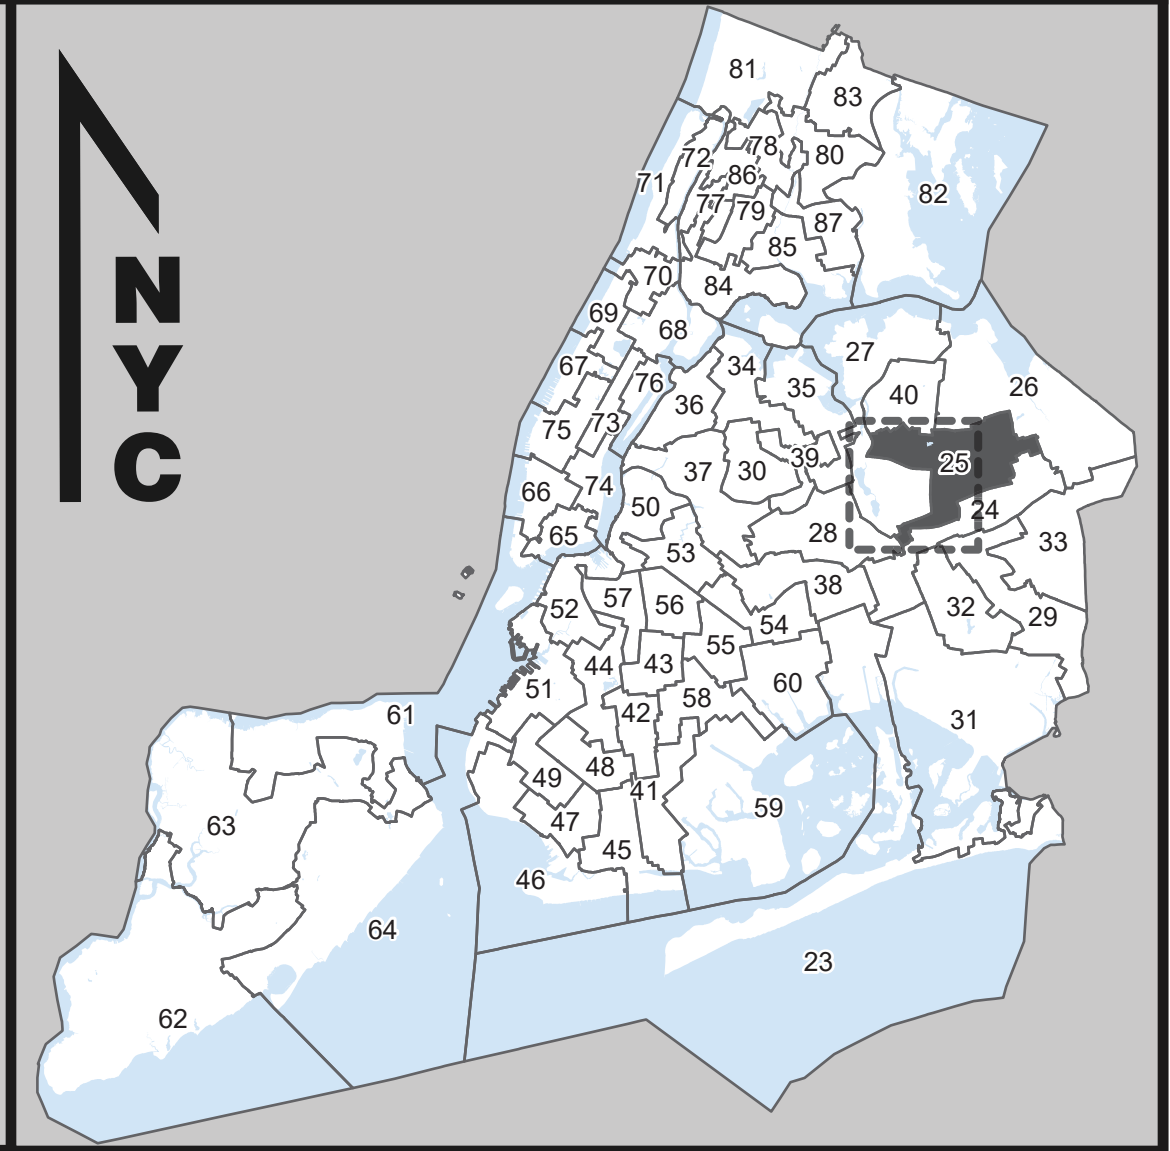

Board of Elections
in the City of New York

Assembly District
25
Part 1 of 2
Queens

NOTES

Board of Elections in the City of New York
Created: 1/15/2025

Miles
0 0.25 0.5 1

- Polling Place
- ▭ Election District
- ▭ Assembly District
- Streets
- Water

Locations of Polling Places are subject to change.

Source Data Statement:
All data available at <https://opendata.cityofnewyork.us/>

Board of Elections
in the City of New York

Assembly District
25
Part 2 of 2
Queens