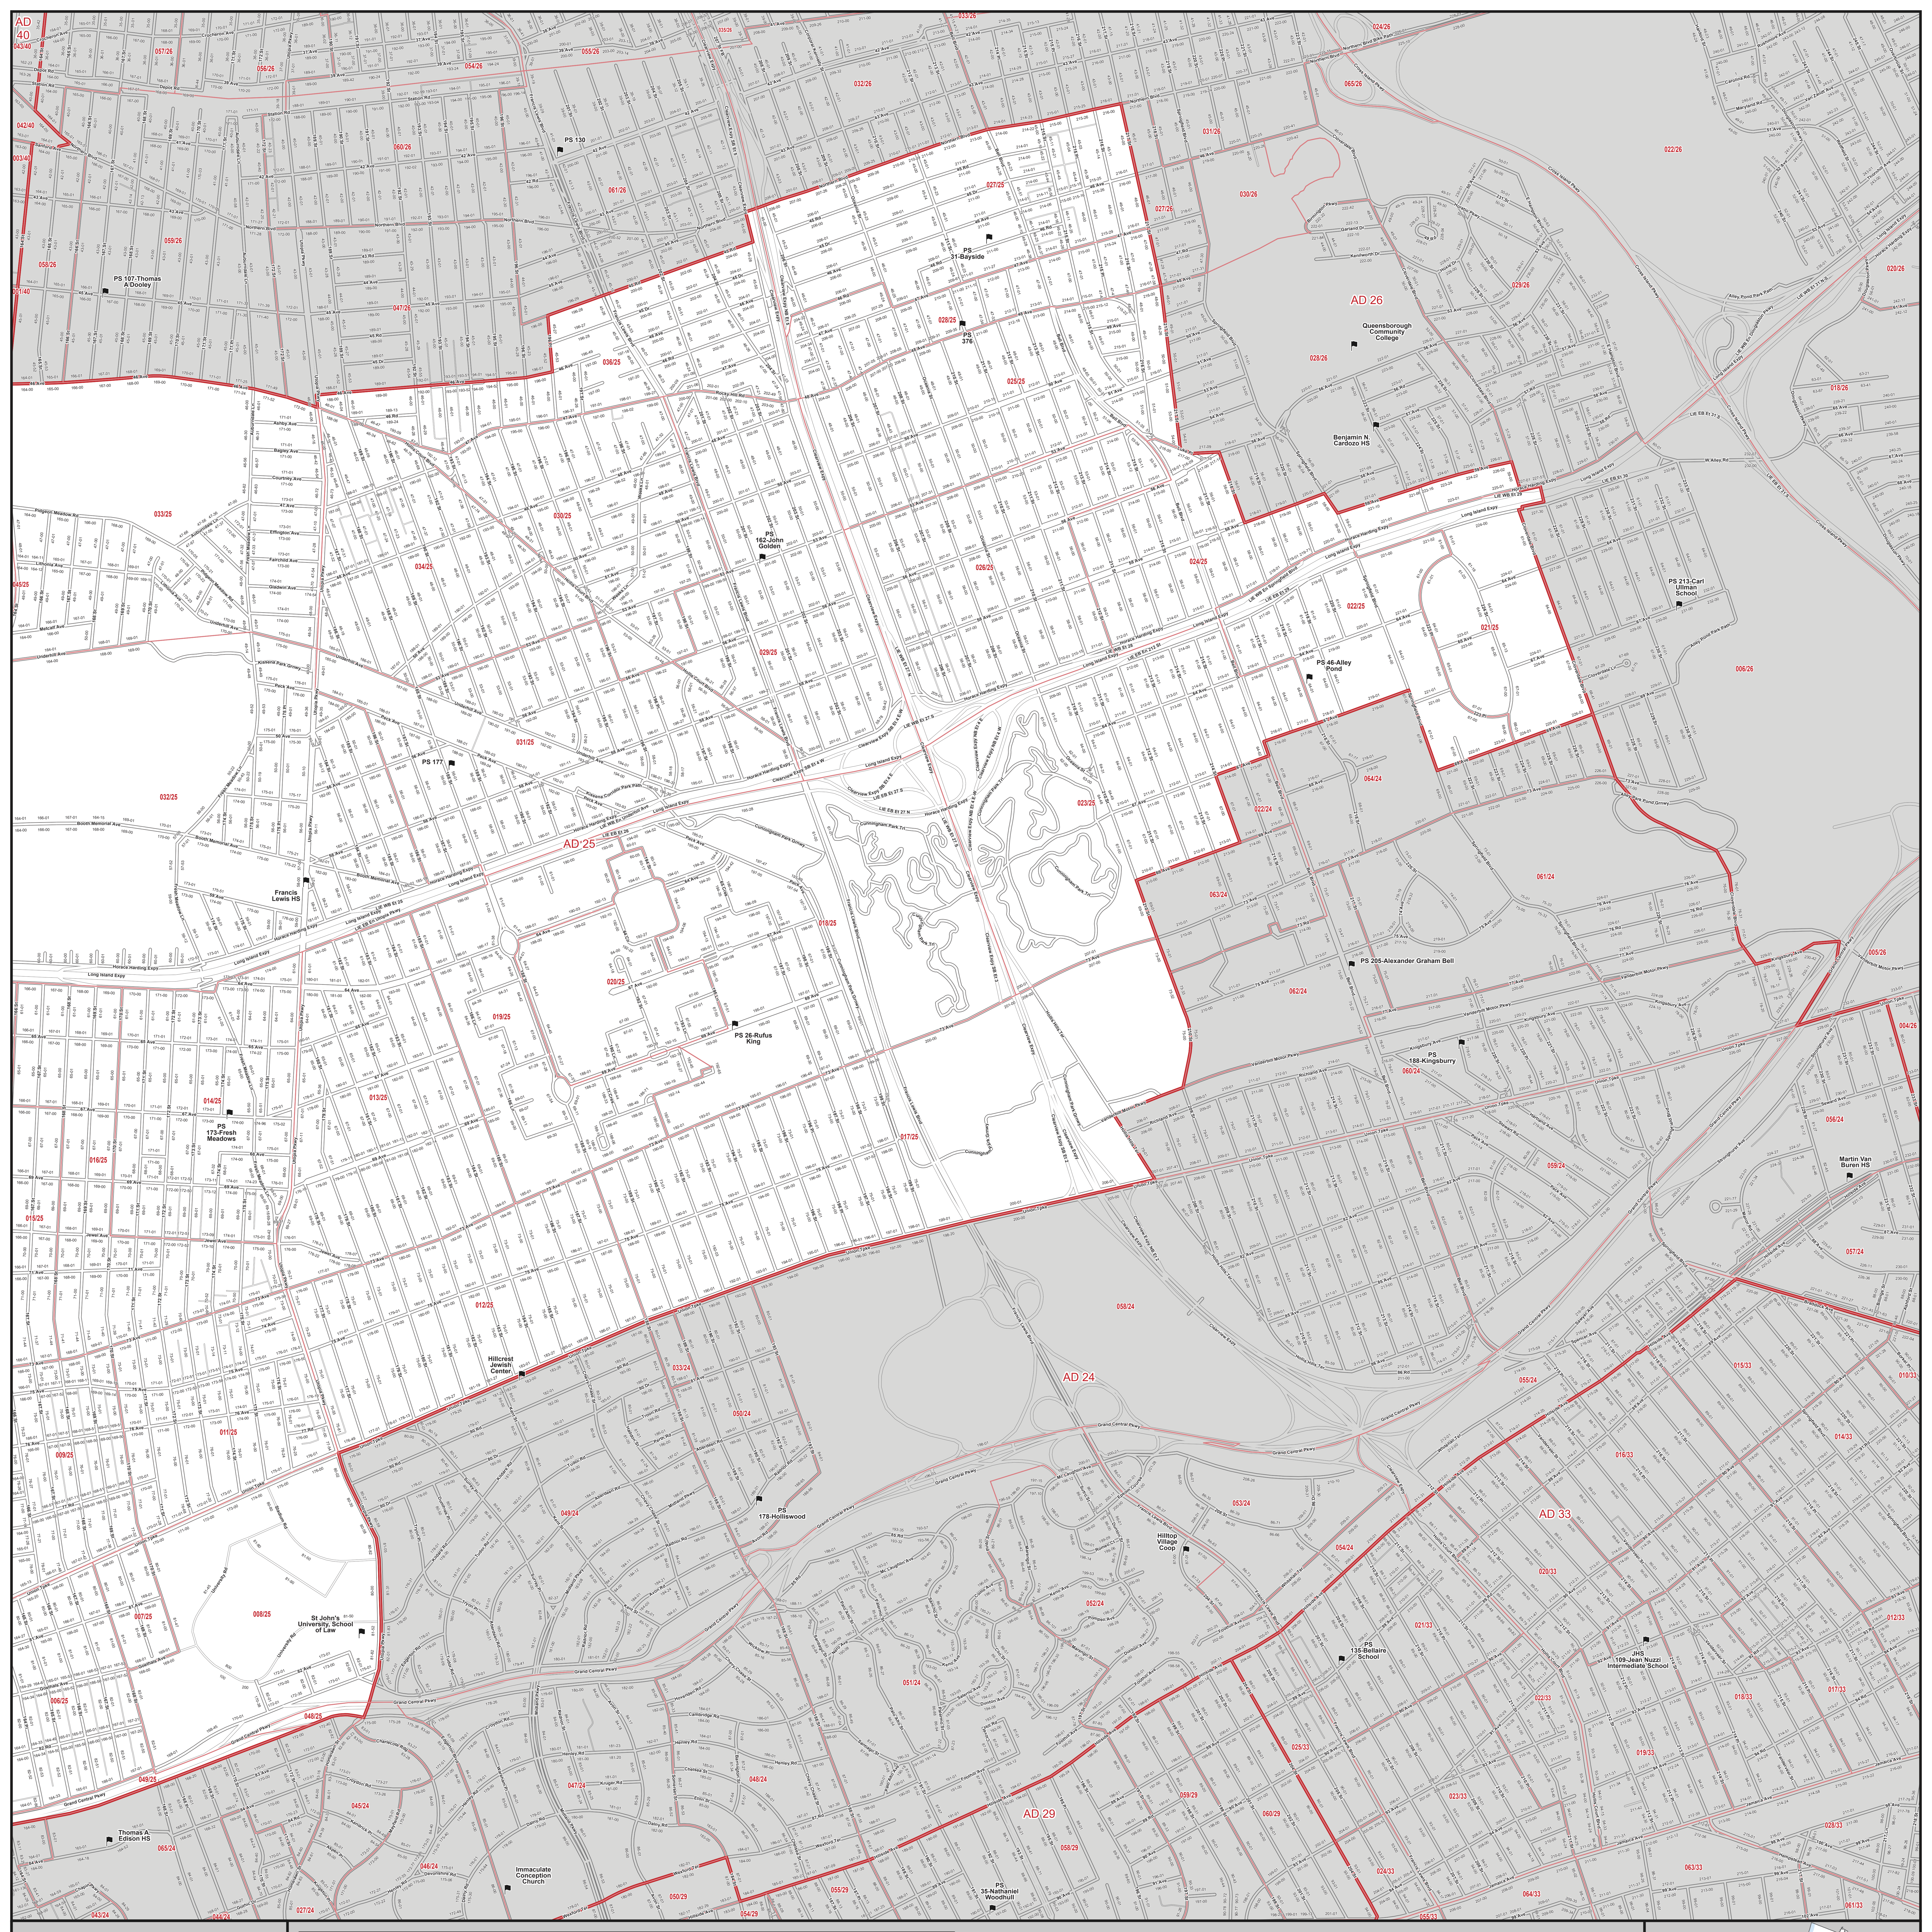

Board of Elections
in the City of New York

Assembly District
25
Part 1 of 2
Queens

NOTES

Board of Elections in the City of New York
Created: 1/15/2025

Miles
0 0.25 0.5 1

- Polling Place
- ▭ Election District
- ▭ Assembly District
- Streets
- Water

Locations of Polling Places are subject to change.

Source Data Statement:
All data available at <https://opendata.cityofnewyork.us/>

Board of Elections
in the City of New York

Assembly District
25
Part 2 of 2
Queens

NOTES

Source Data Statement:
All data available at <https://opendata.cityofnewyork.us/>