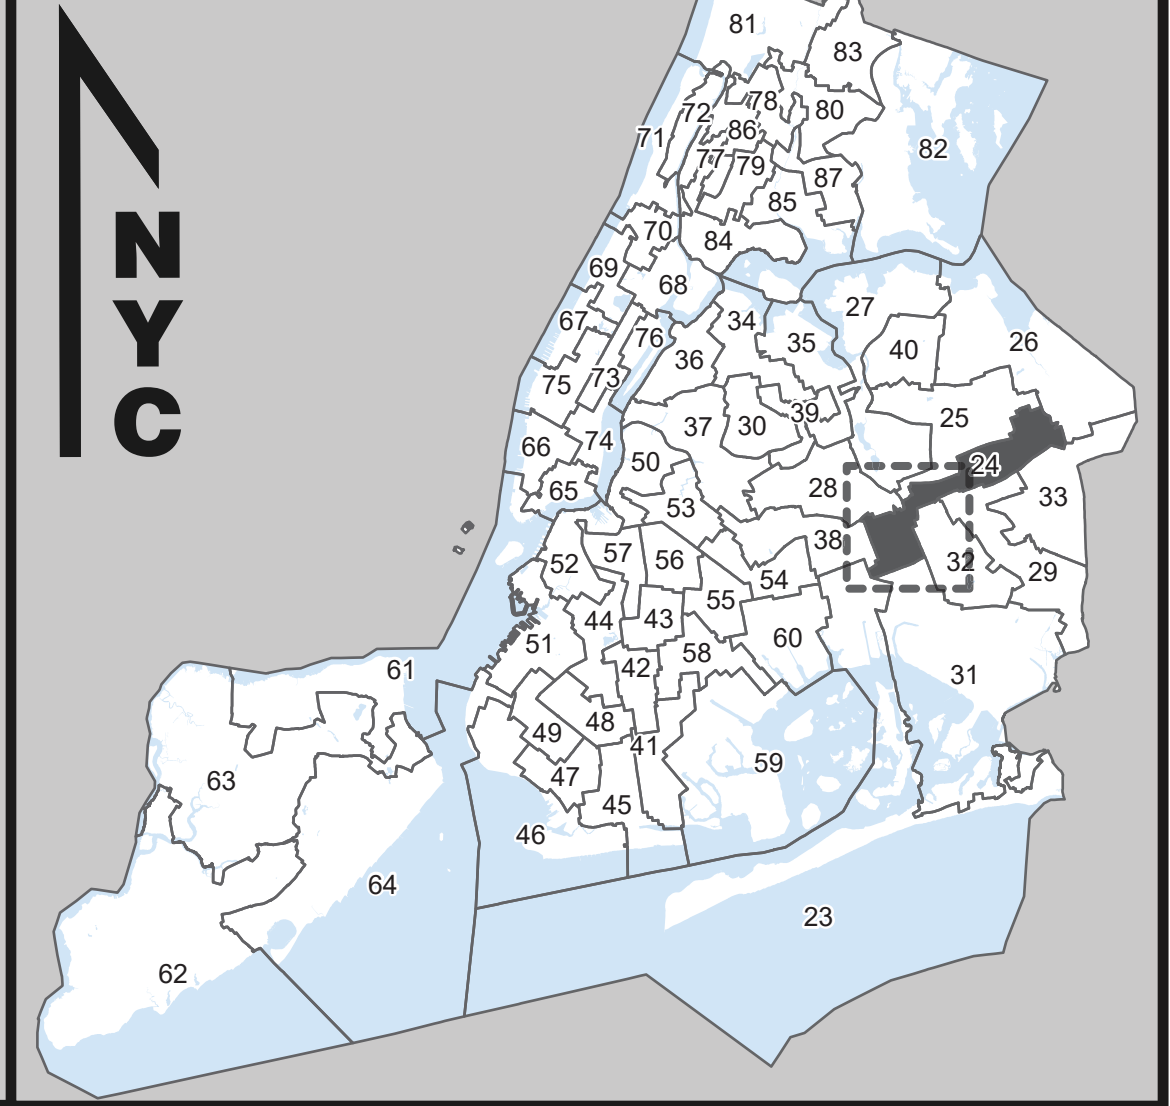

Board of Elections
in the City of New York

Assembly District
24
Part 1 of 2
Queens

NOTES

0 0.25 0.5 1 Miles

Polling Place
 Election District
 Streets
 Water

Locations of Polling Places are subject to change.

Source Data Statement:
All data available at <https://opendata.cityofnewyork.us/>