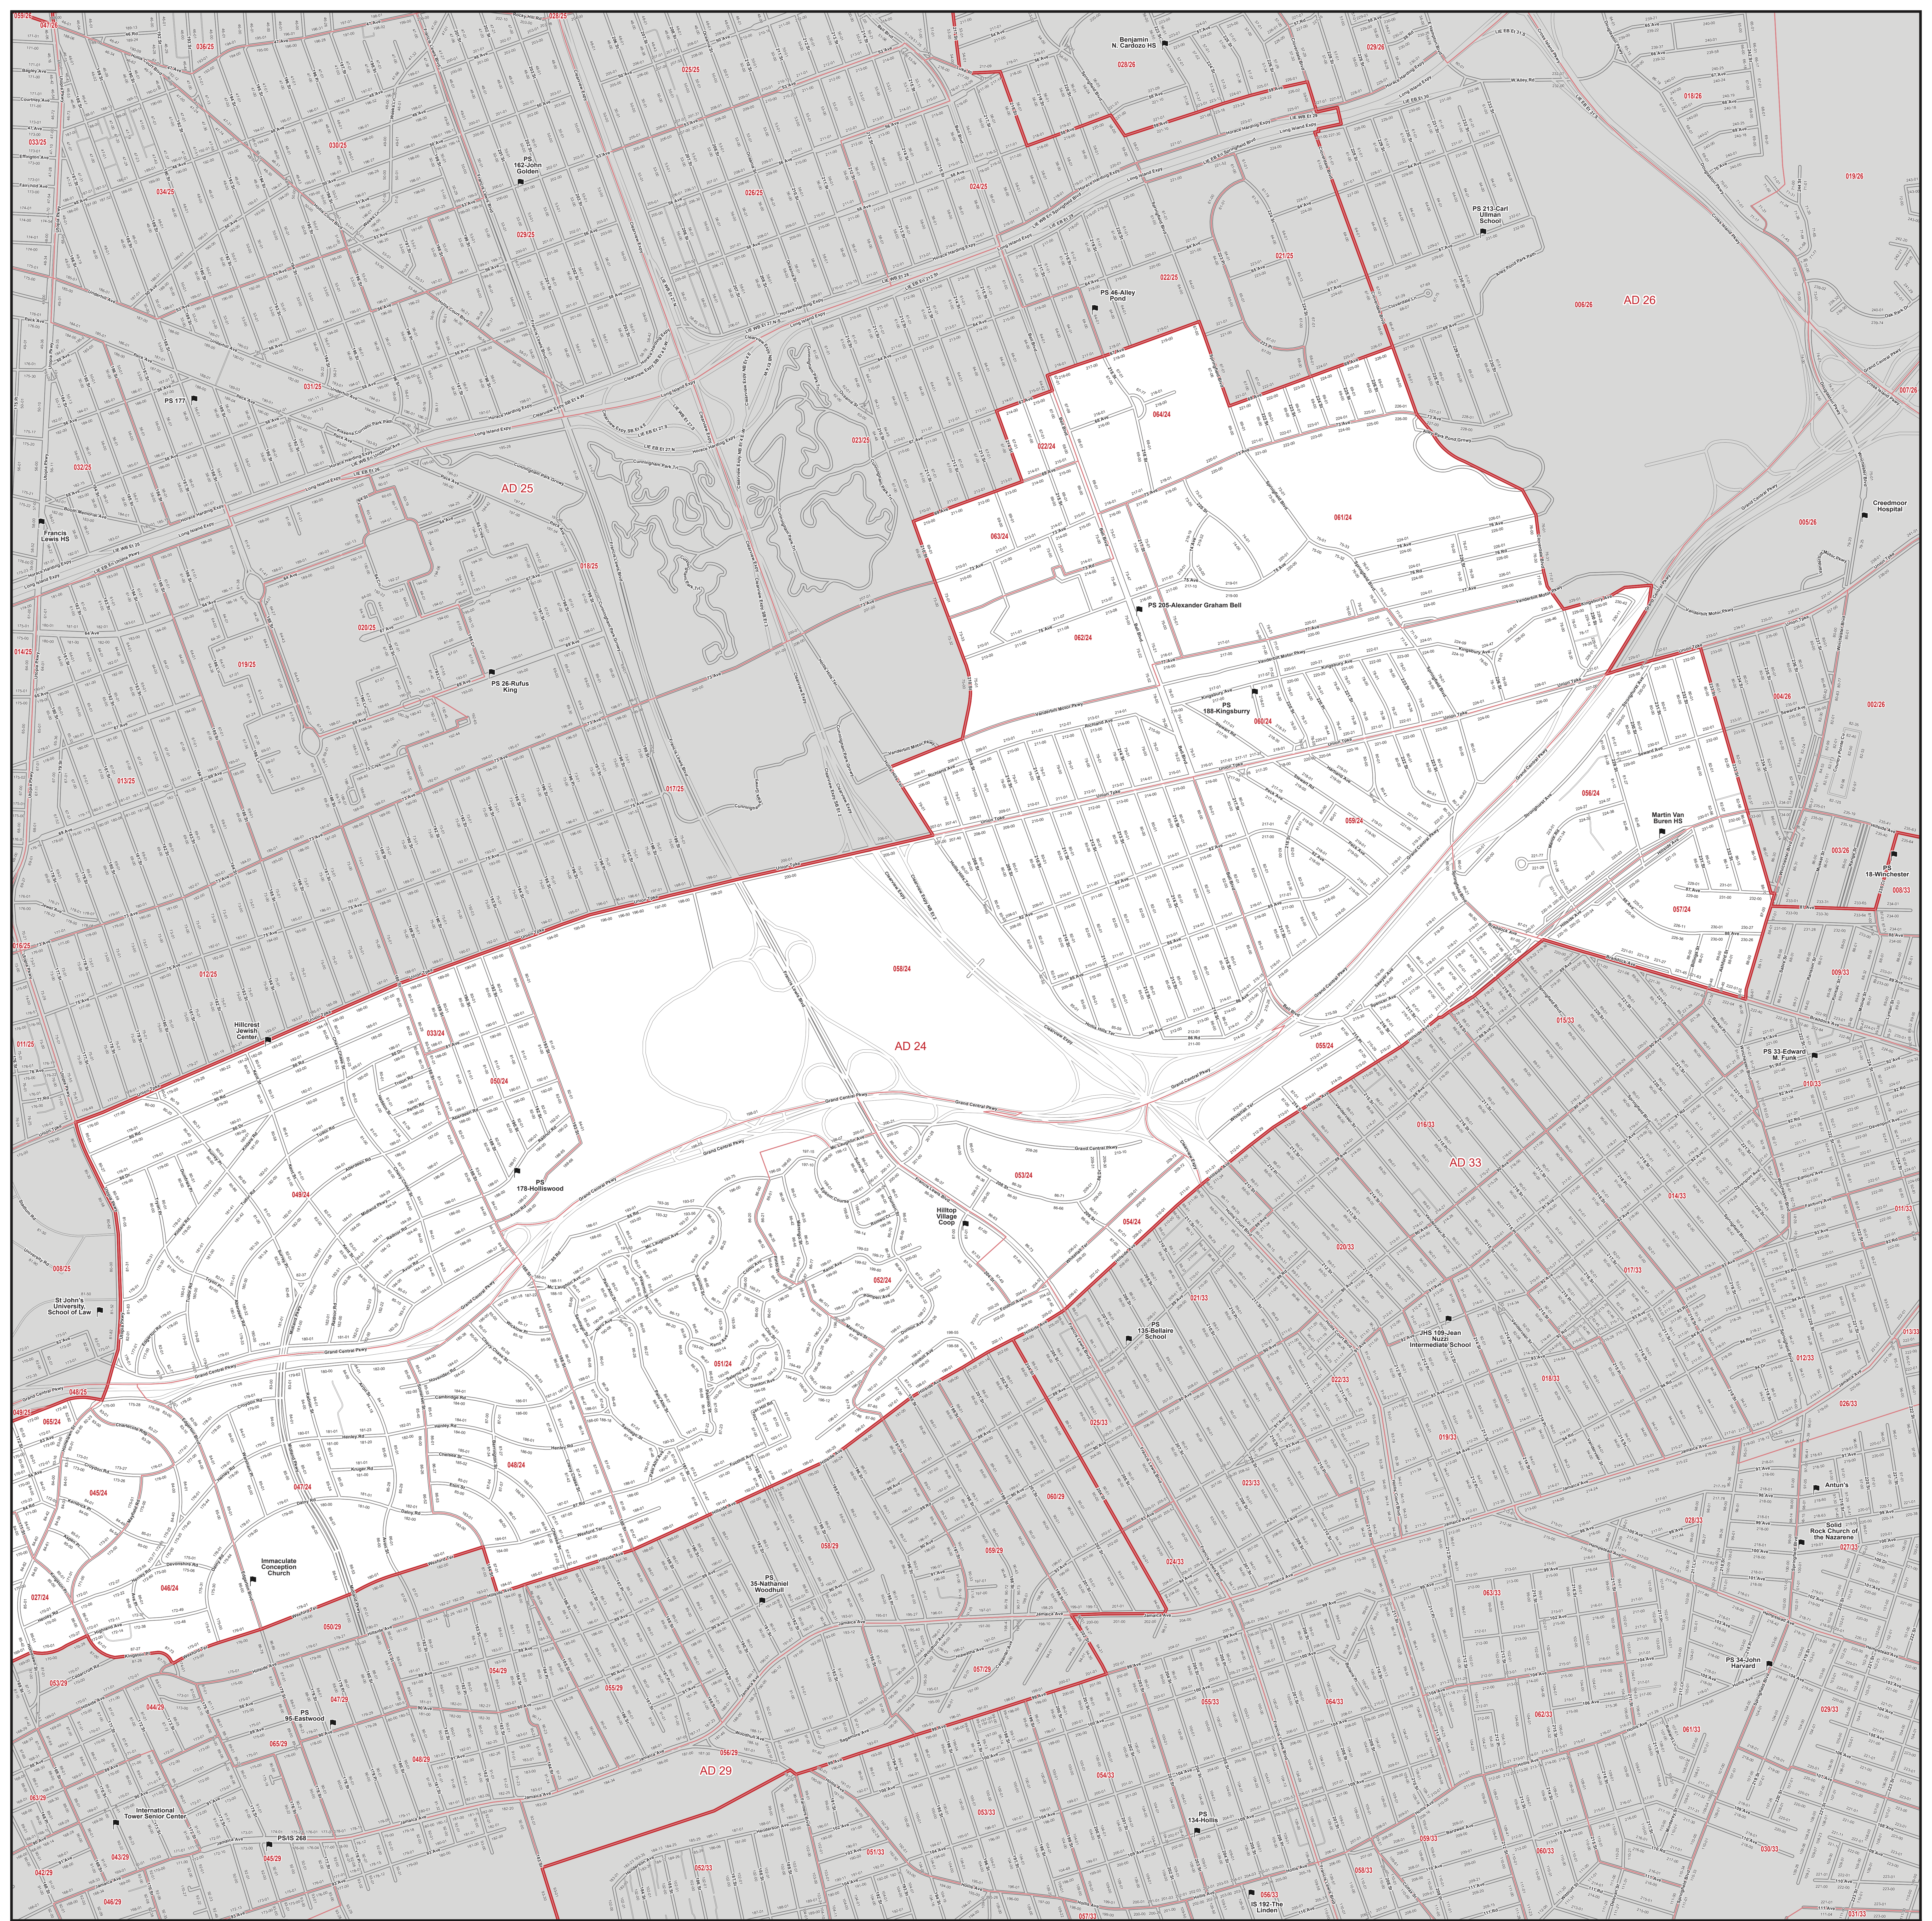

**Board of Elections**  
in the City of New York

**Assembly District**  
**24**  
Part 1 of 2  
Queens

**NOTES**

0 0.25 0.5 1 Miles

Polling Place  
 Election District  
 Streets  
 Water

Locations of Polling Places are subject to change.

**Source Data Statement:**  
All data available at <https://opendata.cityofnewyork.us/>

**Board of Elections**  
in the City of New York

**Assembly District**  
**24**  
Part 2 of 2  
Queens

NOTES	

Board of Elections in the City of New York  
Created: 1/15/2025

**Scale:**  
0 0.25 Miles 0.5 1

**Legend:**

- Polling Place
- ▭ Election District
- ▭ Assembly District
- Streets
- ▭ Water

**Source Data Statement:**  
All data available at <https://opendata.cityofnewyork.us/>