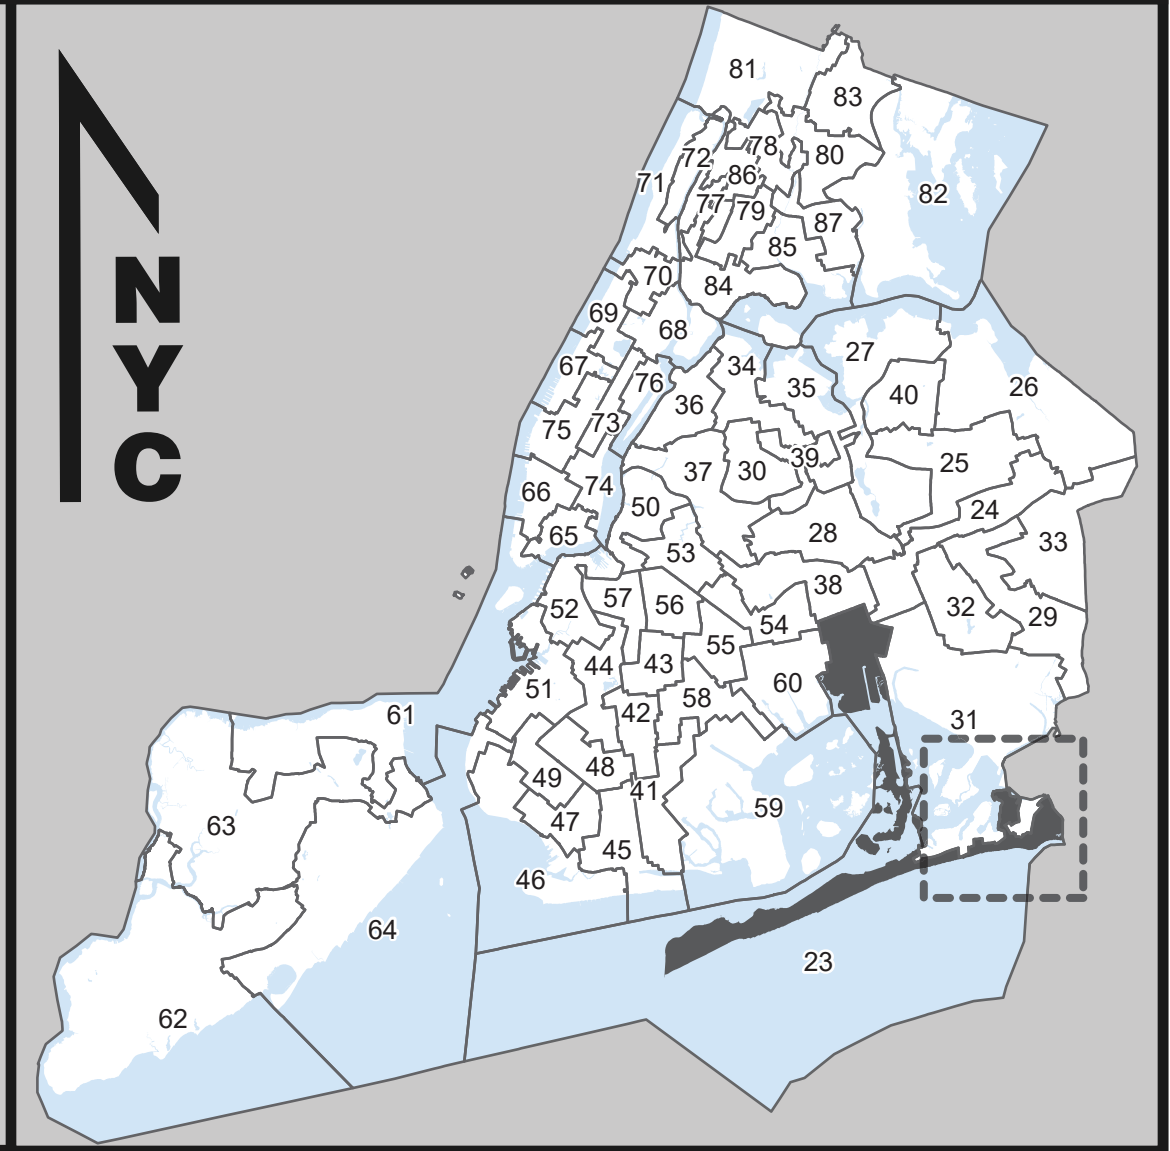

Source Data Statement:
All data available at <https://opendata.cityofnewyork.us/>