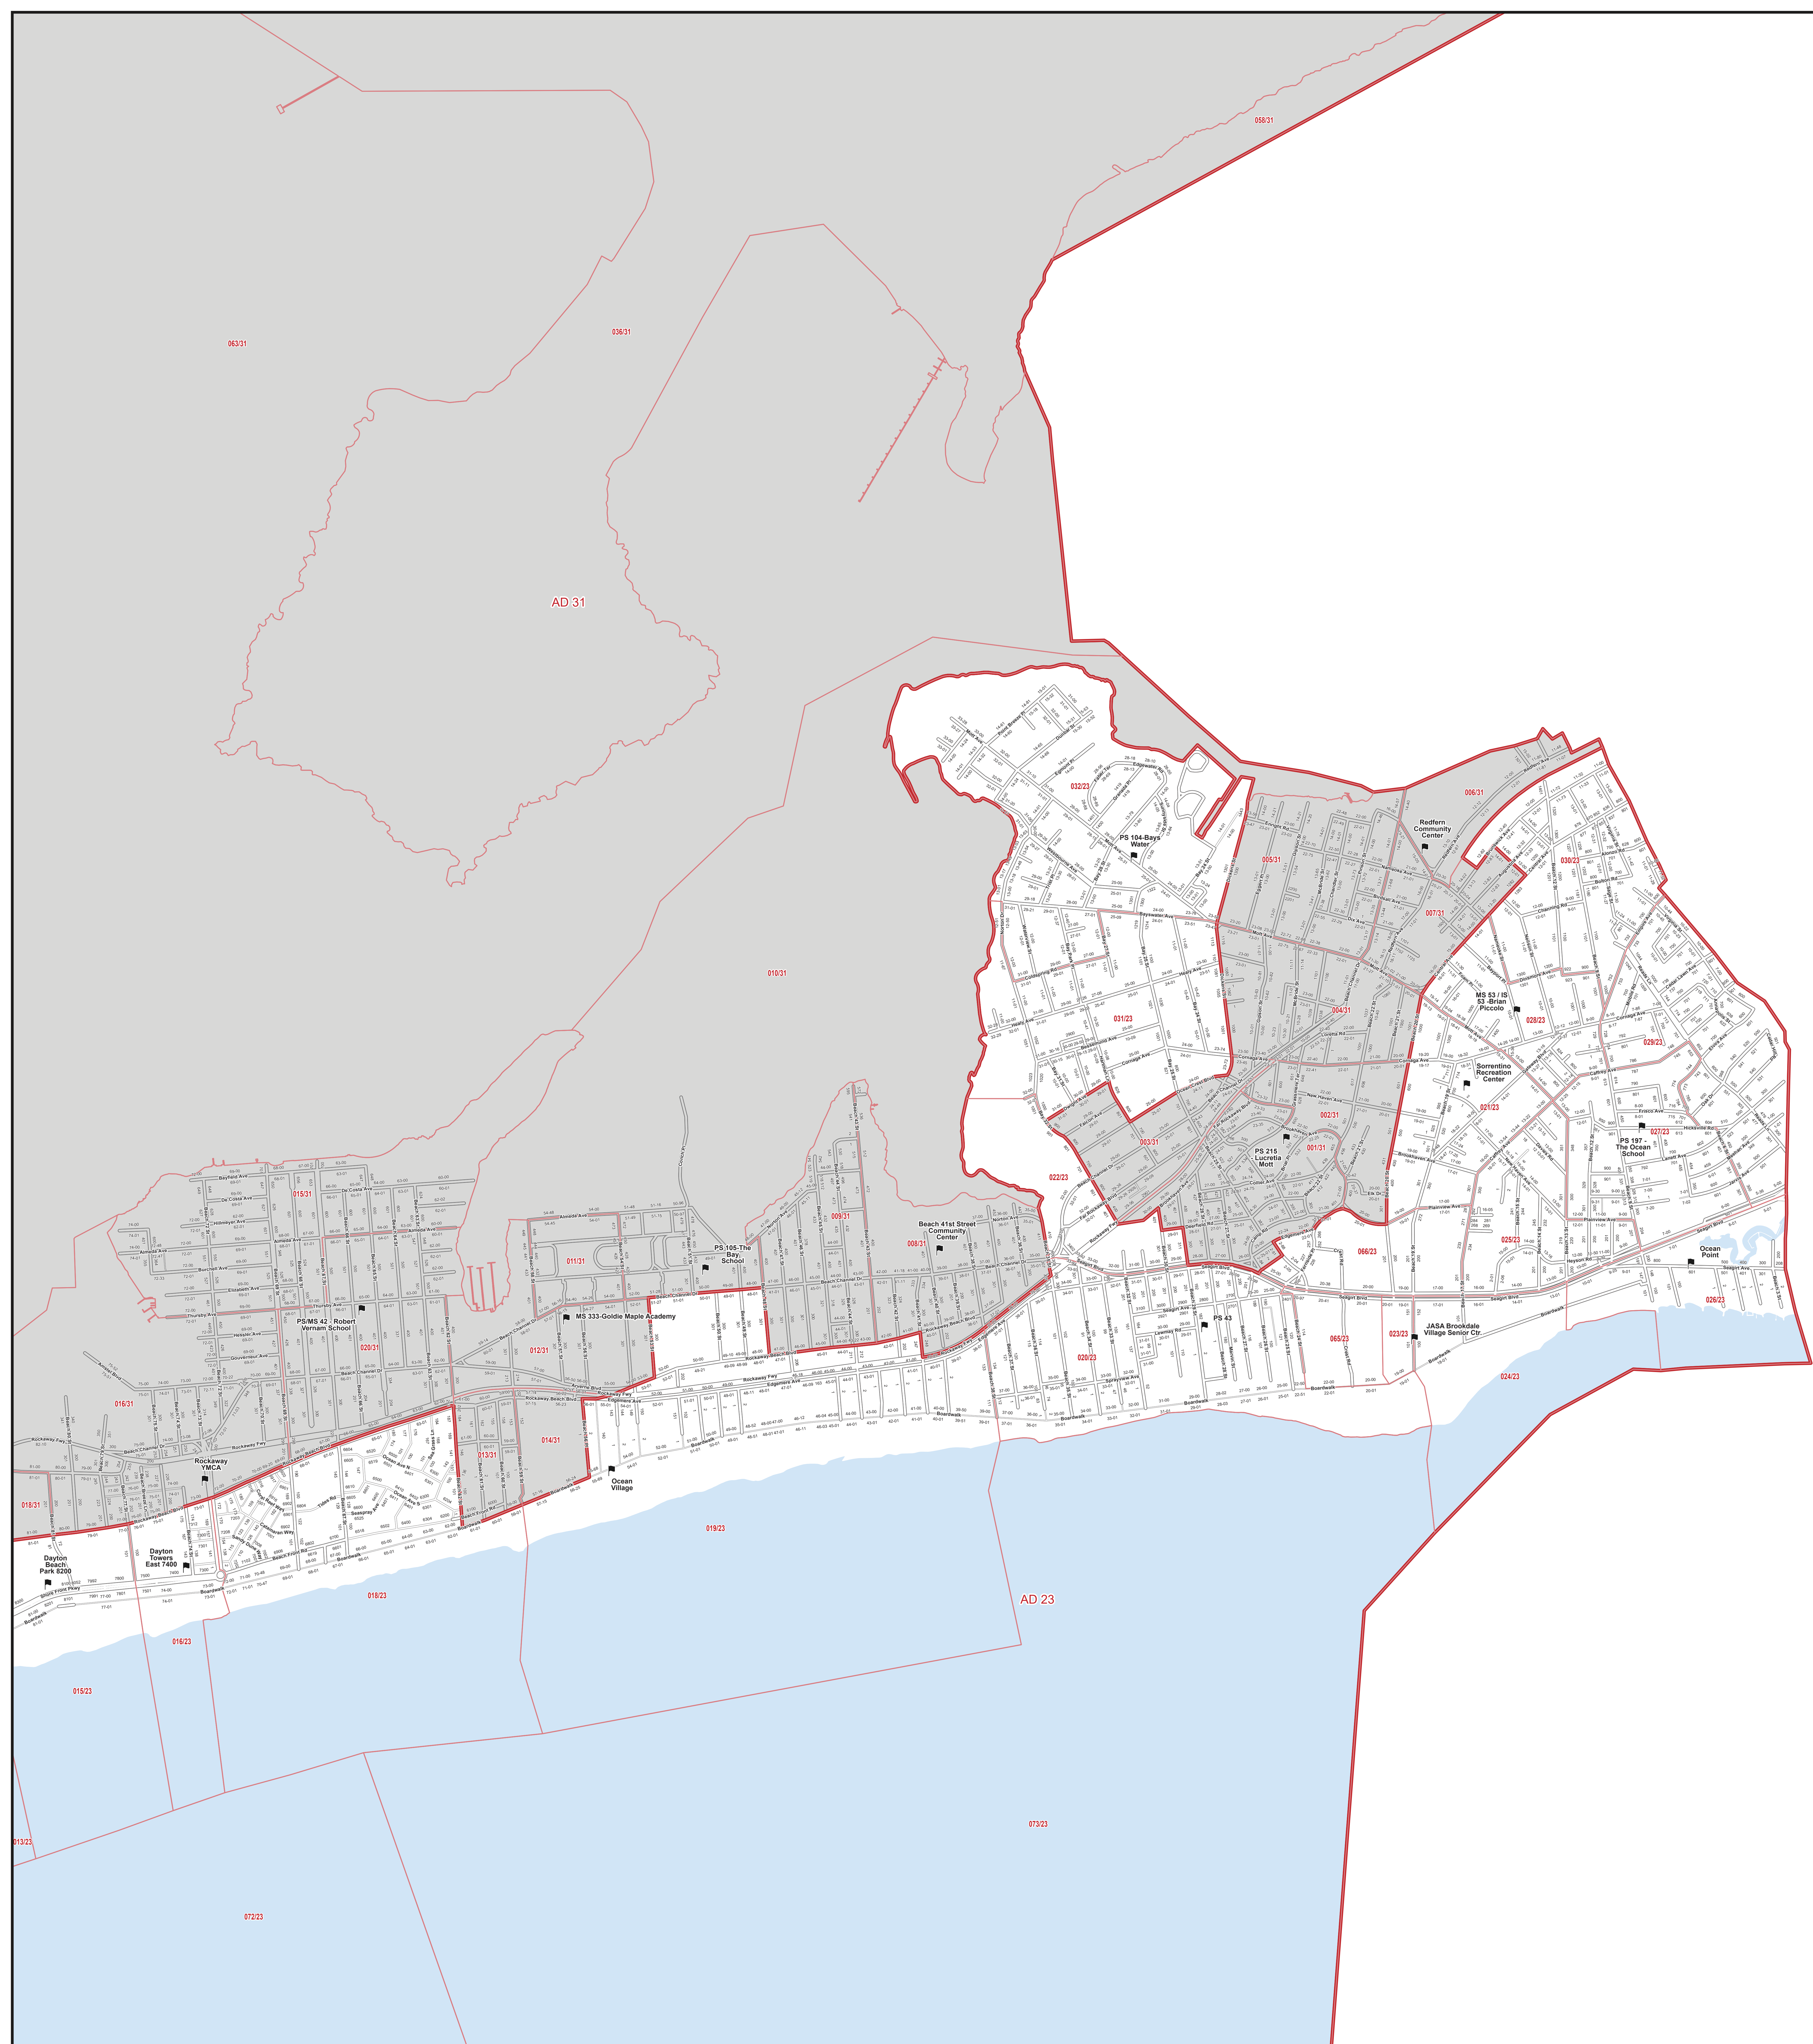

Board of Elections
in the City of New York

Assembly District
23
Part 3 of 4
Queens

NOTES	

Board of Elections in the City of New York
Created: 1/15/2025