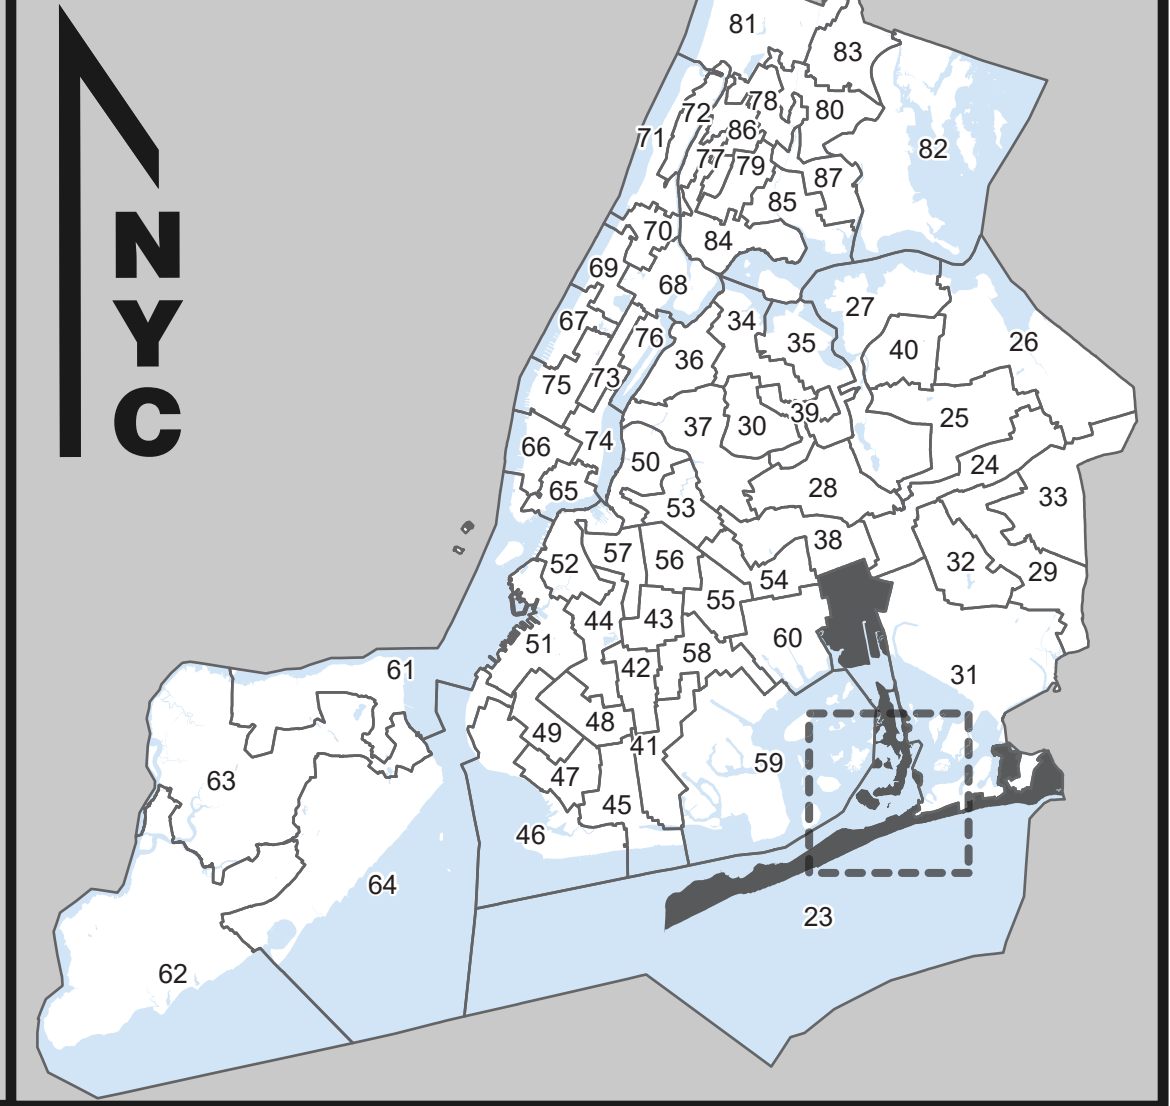

Board of Elections
in the City of New York

Assembly District
23
Part 2 of 4
Queens

NOTES

Board of Elections in the City of New York
Created: 1/15/2025

0   0.25   0.5   1
Miles

Polling Place
 Election District
 Assembly District
 Streets
 Water

Locations of Polling Places are subject to change.

Source Data Statement:
All data available at <https://opendata.cityofnewyork.us/>