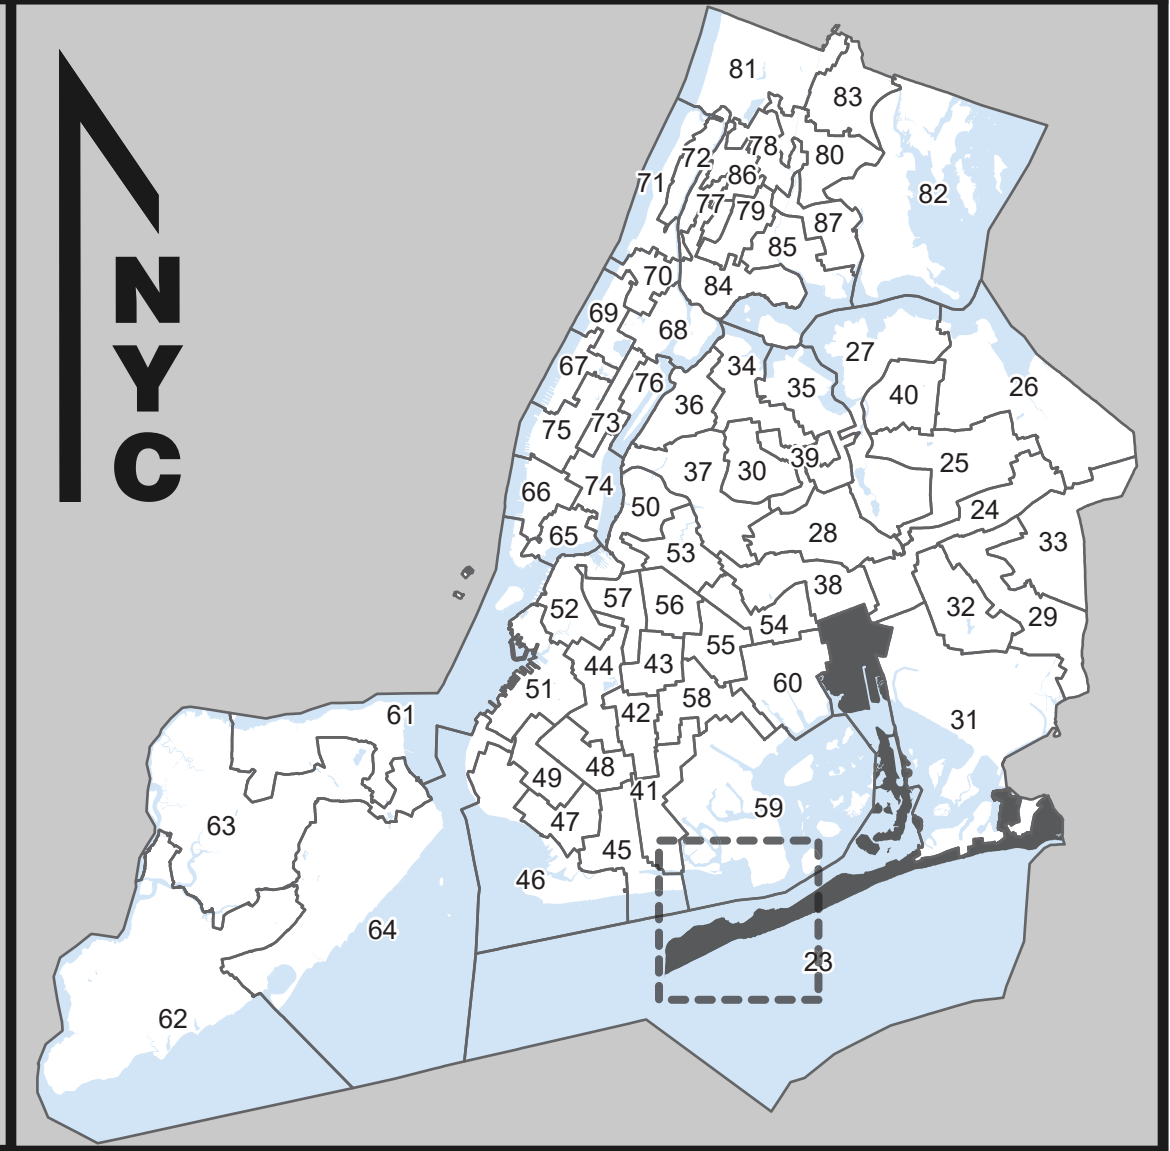

**Board of Elections**  
in the City of New York

**Assembly District**  
**23**  
Part 1 of 4  
Queens

NOTES	

Board of Elections in the City of New York  
Created: 1/15/2025

0 0.25 0.5 1  
Miles

- Polling Place
- Election District
- Assembly District
- Streets
- Water

Locations of Polling Places are subject to change.

**Source Data Statement:**  
All data available at <https://opendata.cityofnewyork.us/>

**Board of Elections**  
in the City of New York

**Assembly District**  
**23**  
Part 2 of 4  
Queens