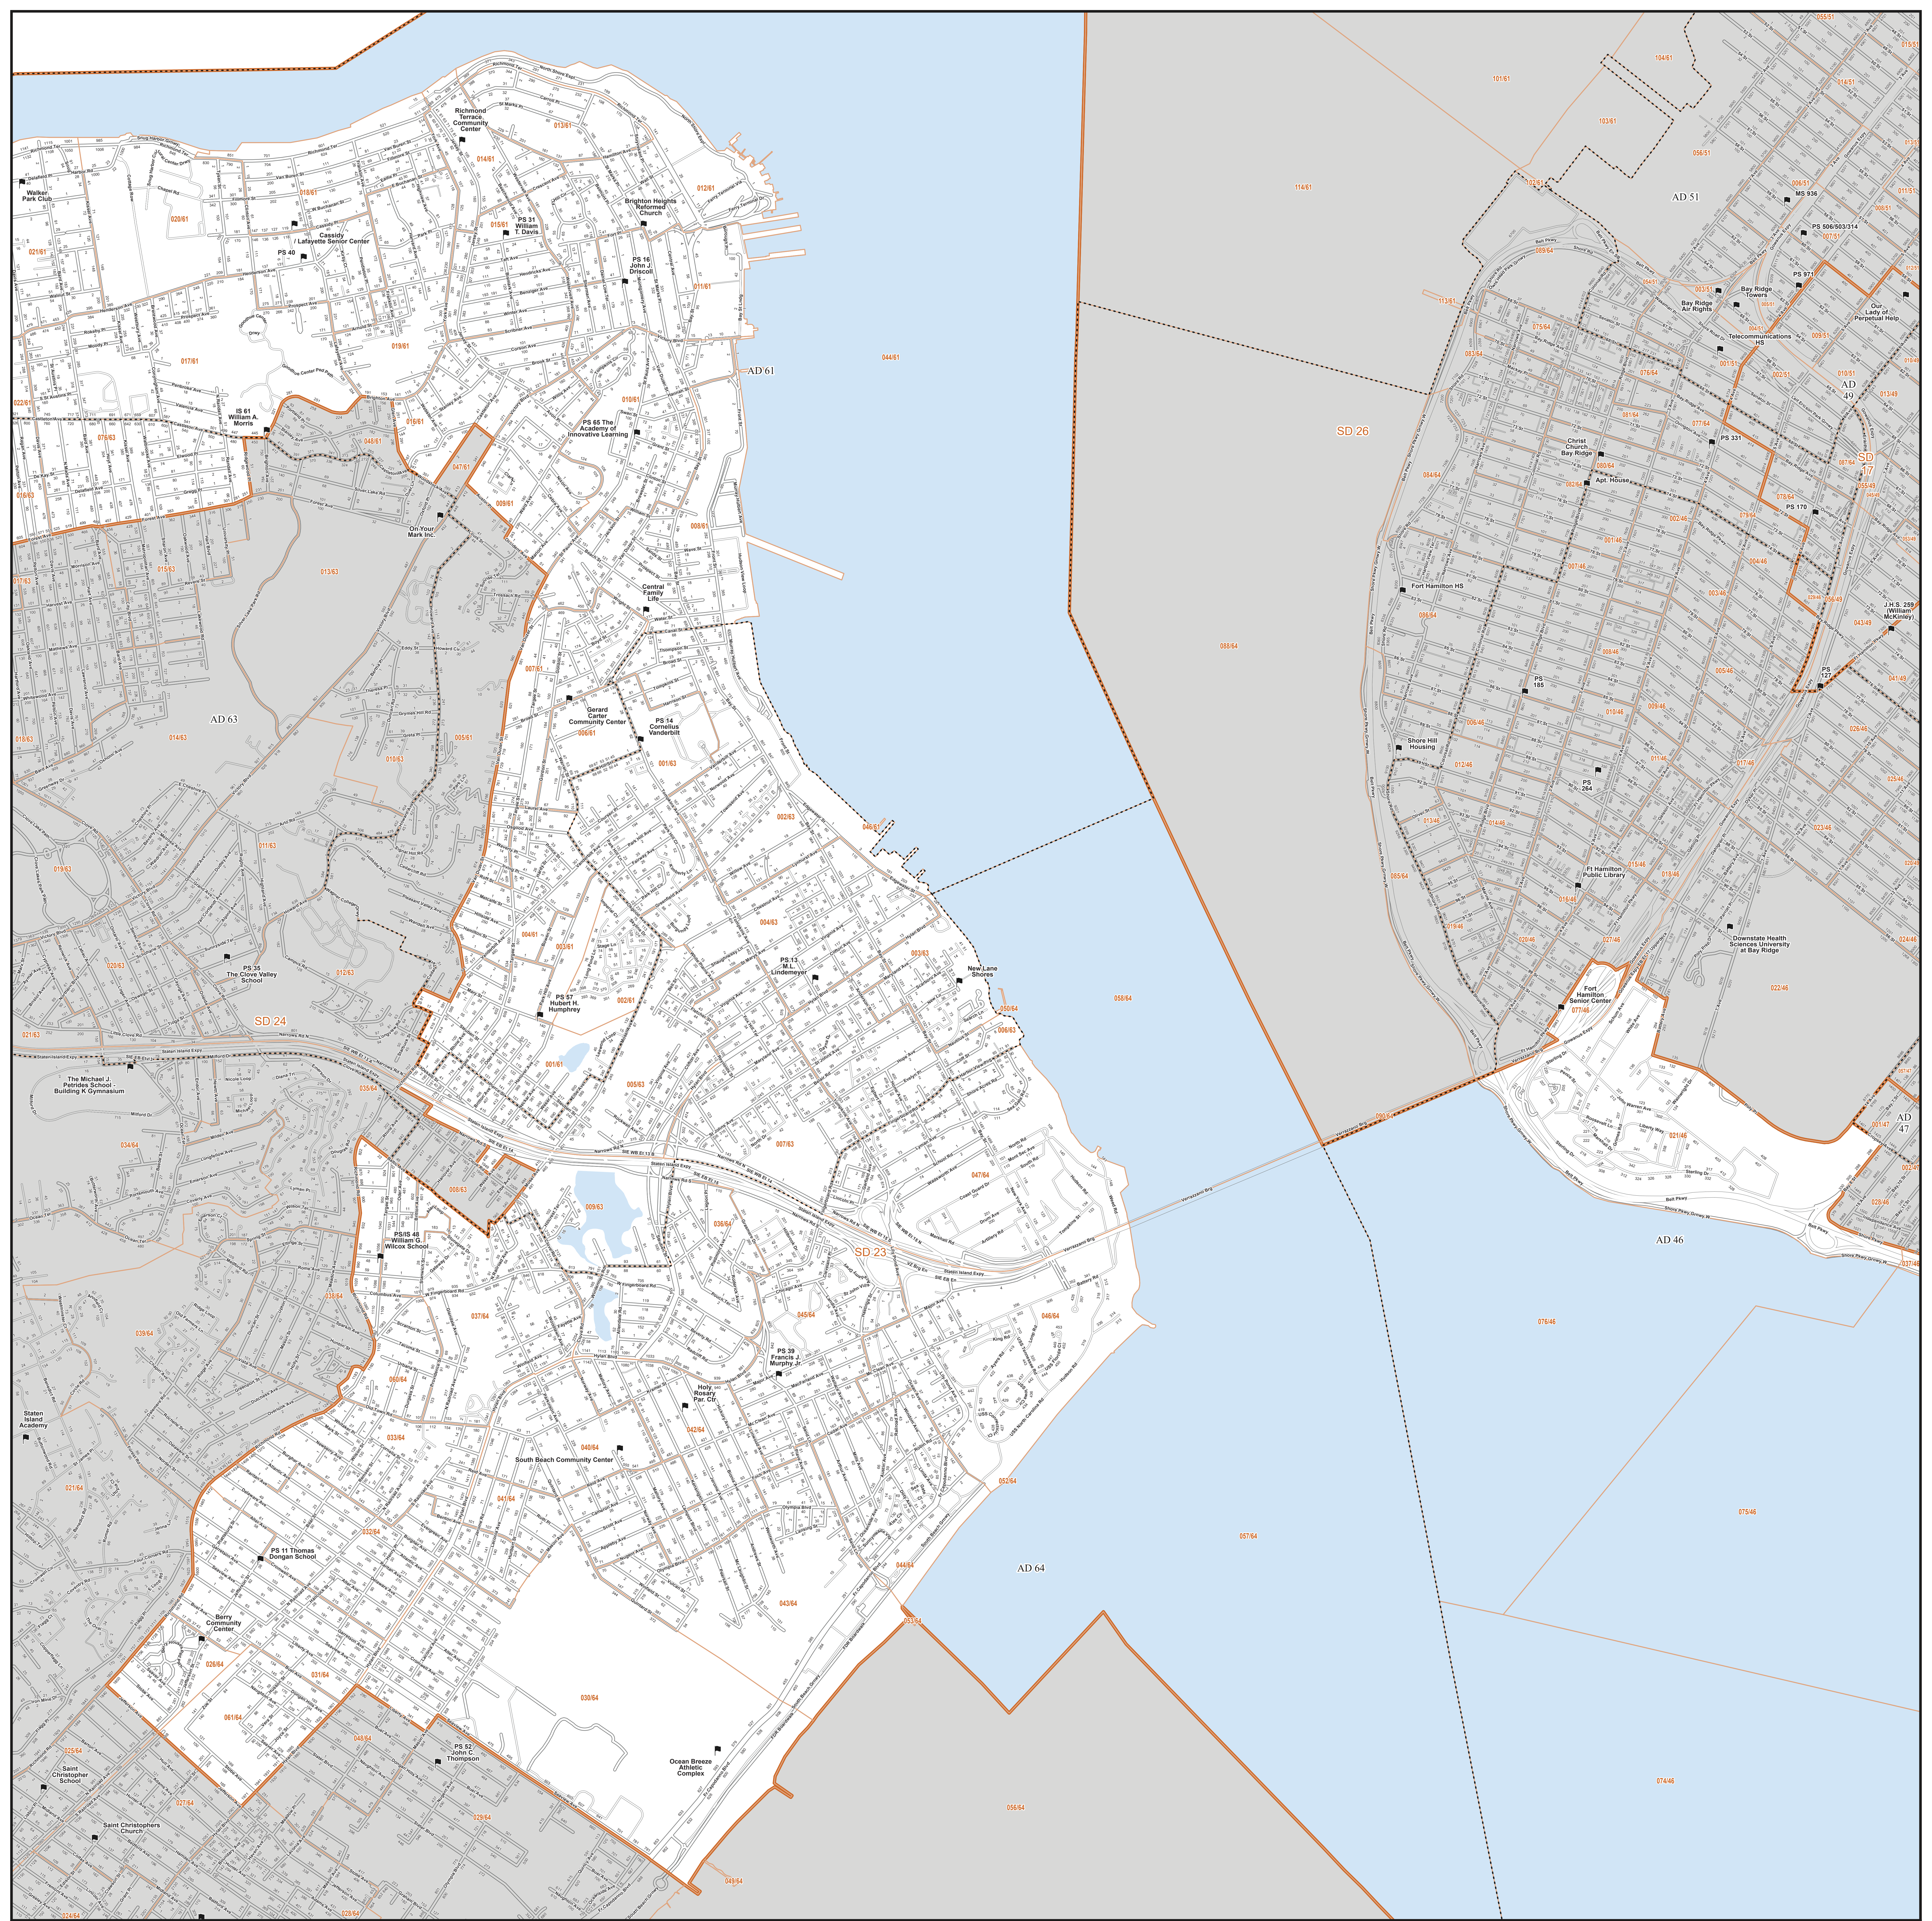

Board of Elections
in the City of New York

Senate District
23
Part 1 of 3
Kings and Richmond

NOTES

Board of Elections in the City of New York
Created: 11/21/2023

Miles
0 0.25 0.5 1

- Polling Place
- Election District
- Assembly District
- Senate District
- Streets
- Water

Locations of Polling Places are subject to change.

Source Data Statement:
All data available at <https://opendata.cityofnewyork.us/>

Board of Elections
in the City of New York

Senate District
23
Part 2 of 3
Kings and Richmond

NOTES	

Board of Elections in the City of New York
Created: 11/21/2023

0 0.25 0.5 1 Miles

- Polling Place
- ▭ Election District
- ▭ Assembly District
- ▭ Senate District
- Streets
- Water

Locations of Polling Places are subject to change.