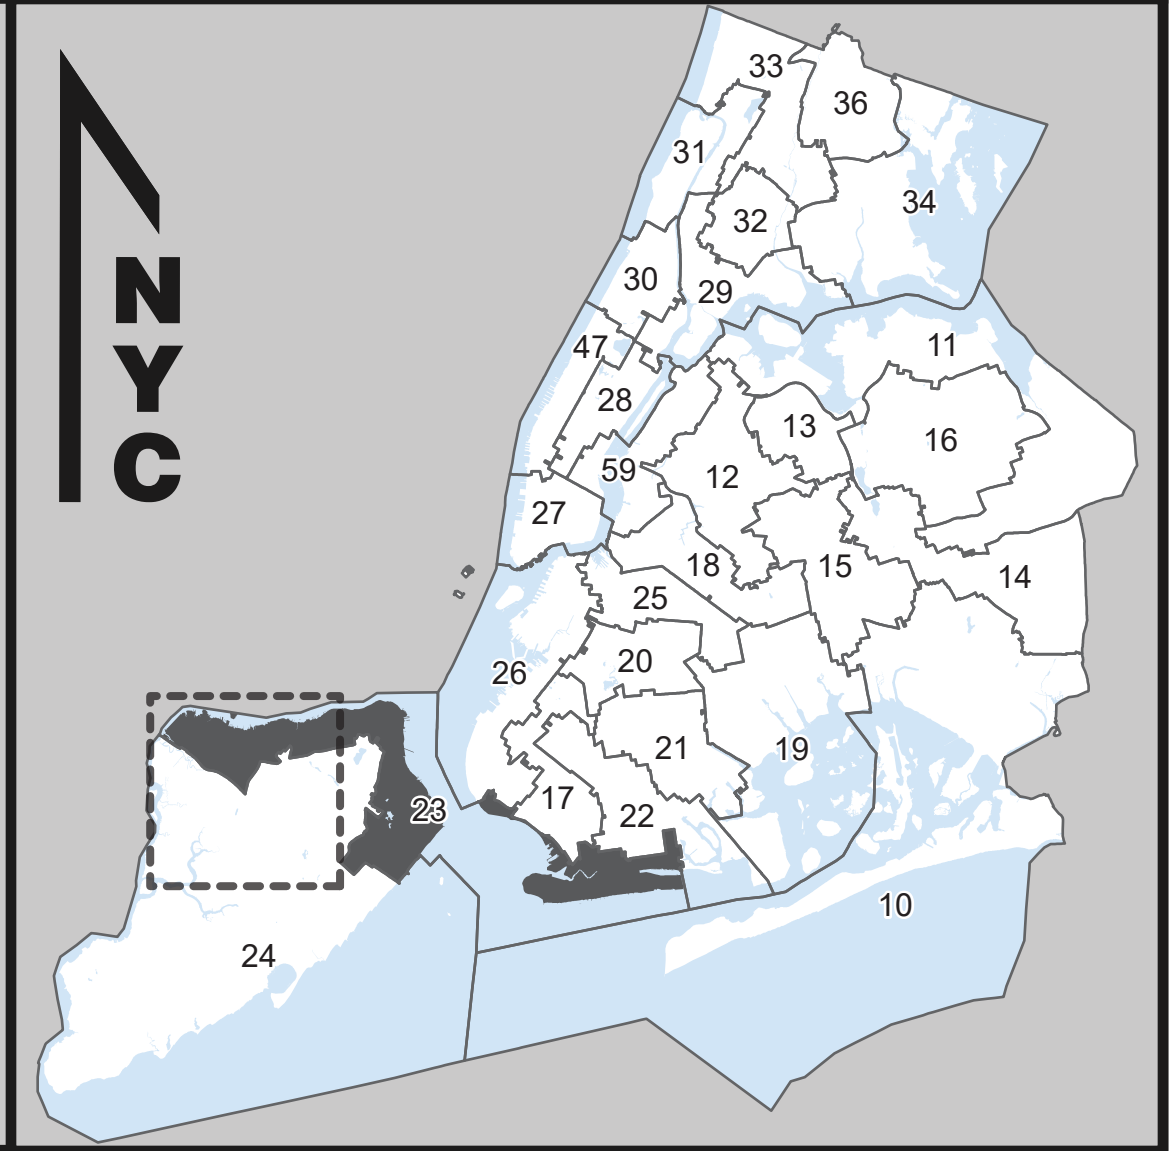

Board of Elections
in the City of New York

Senate District
23
Part 1 of 3
Kings and Richmond

NOTES

Board of Elections in the City of New York
Created: 11/21/2023

Miles
0 0.25 0.5 1

- Polling Place
- Election District
- Assembly District
- Senate District
- Streets
- Water

Locations of Polling Places are subject to change.

Source Data Statement:
All data available at <https://opendata.cityofnewyork.us/>

Board of Elections
in the City of New York

Senate District
23
Part 2 of 3
Kings and Richmond