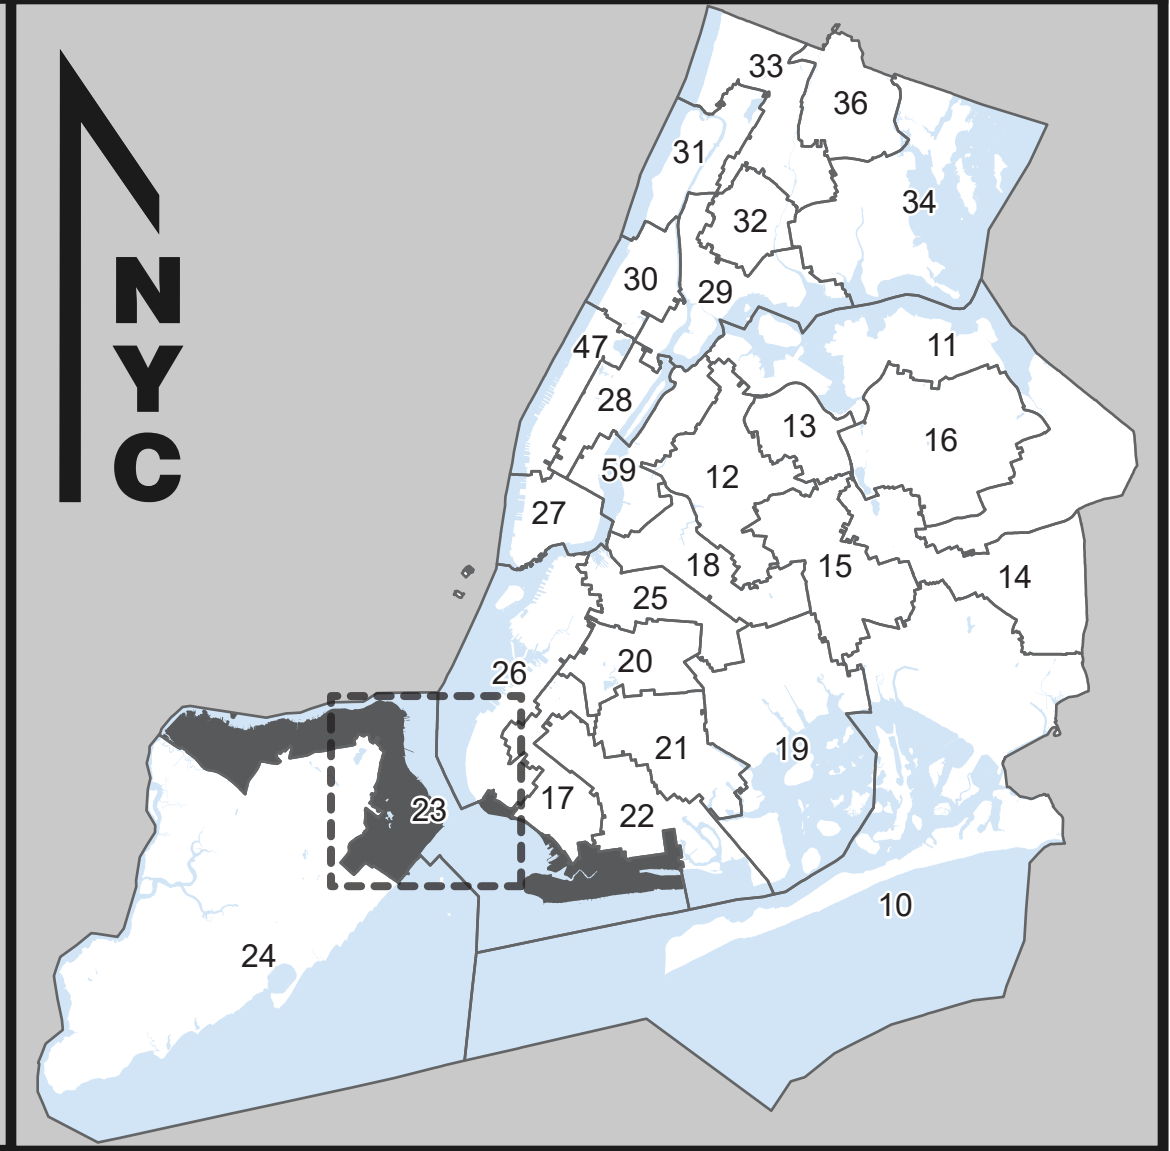

Board of Elections
in the City of New York

Senate District
23
Part 2 of 3
Kings and Richmond

NOTES	

Board of Elections in the City of New York
Created: 11/21/2023

0 0.25 0.5 1 Miles

- Polling Place
- ▭ Election District
- ▭ Assembly District
- ▭ Senate District
- Streets
- Water

Locations of Polling Places are subject to change.

Source Data Statement:
All data available at <https://opendata.cityofnewyork.us/>