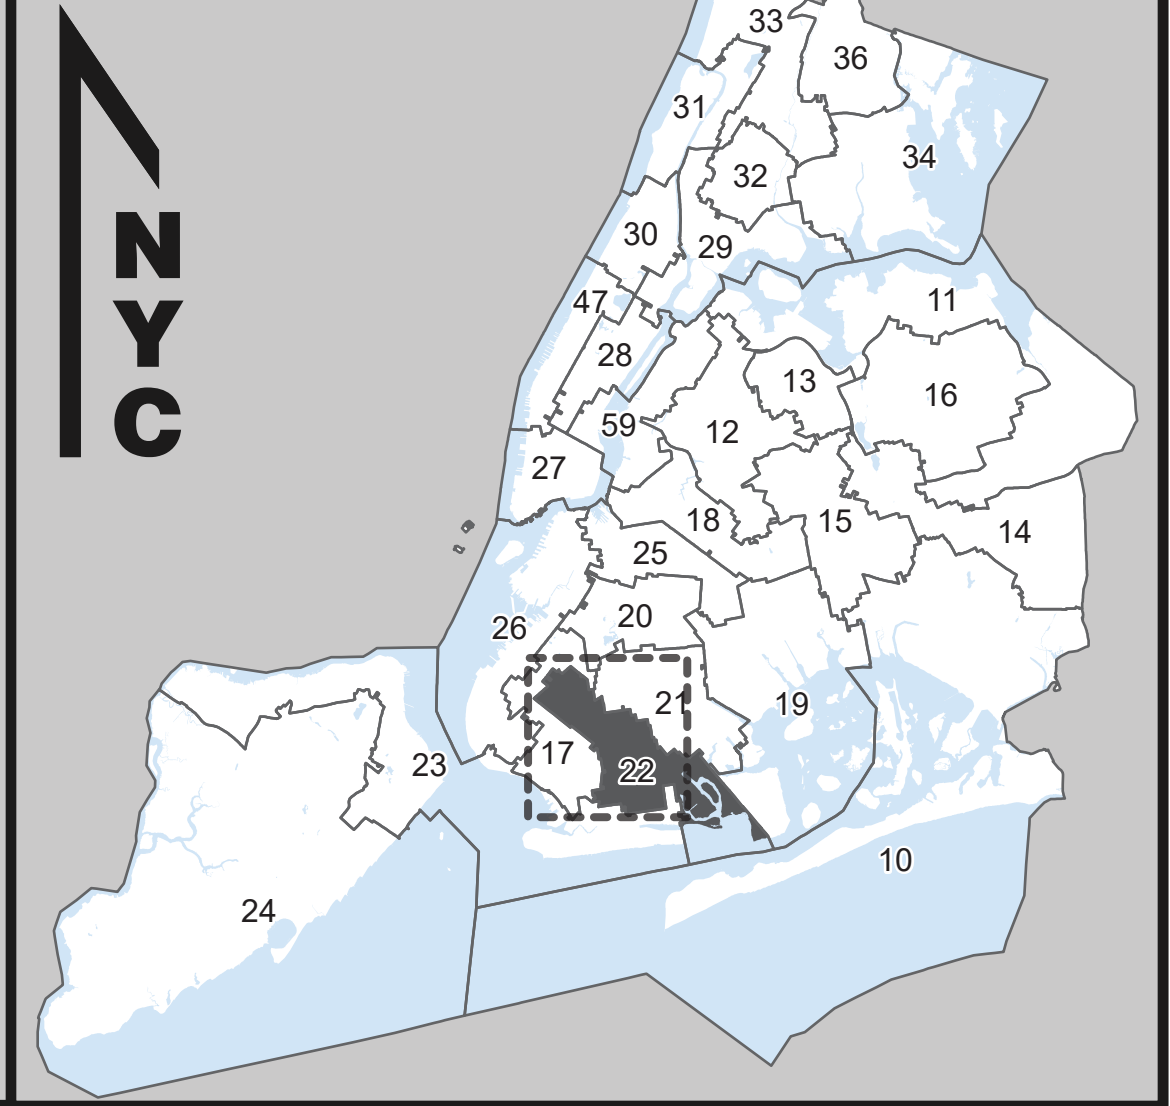

Board of Elections
in the City of New York

VOTE NYC

Senate District
22
Part 1 of 2
Kings

NOTES

Board of Elections in the City of New York
Created: 11/20/2023

Miles
0 0.25 0.5 1

■ Polling Place
▭ Election District
▭ Assembly District
▭ Senate District

— Streets
— Water

Locations of Polling Places are subject to change.

Source Data Statement:
All data available at <https://opendata.cityofnewyork.us/>