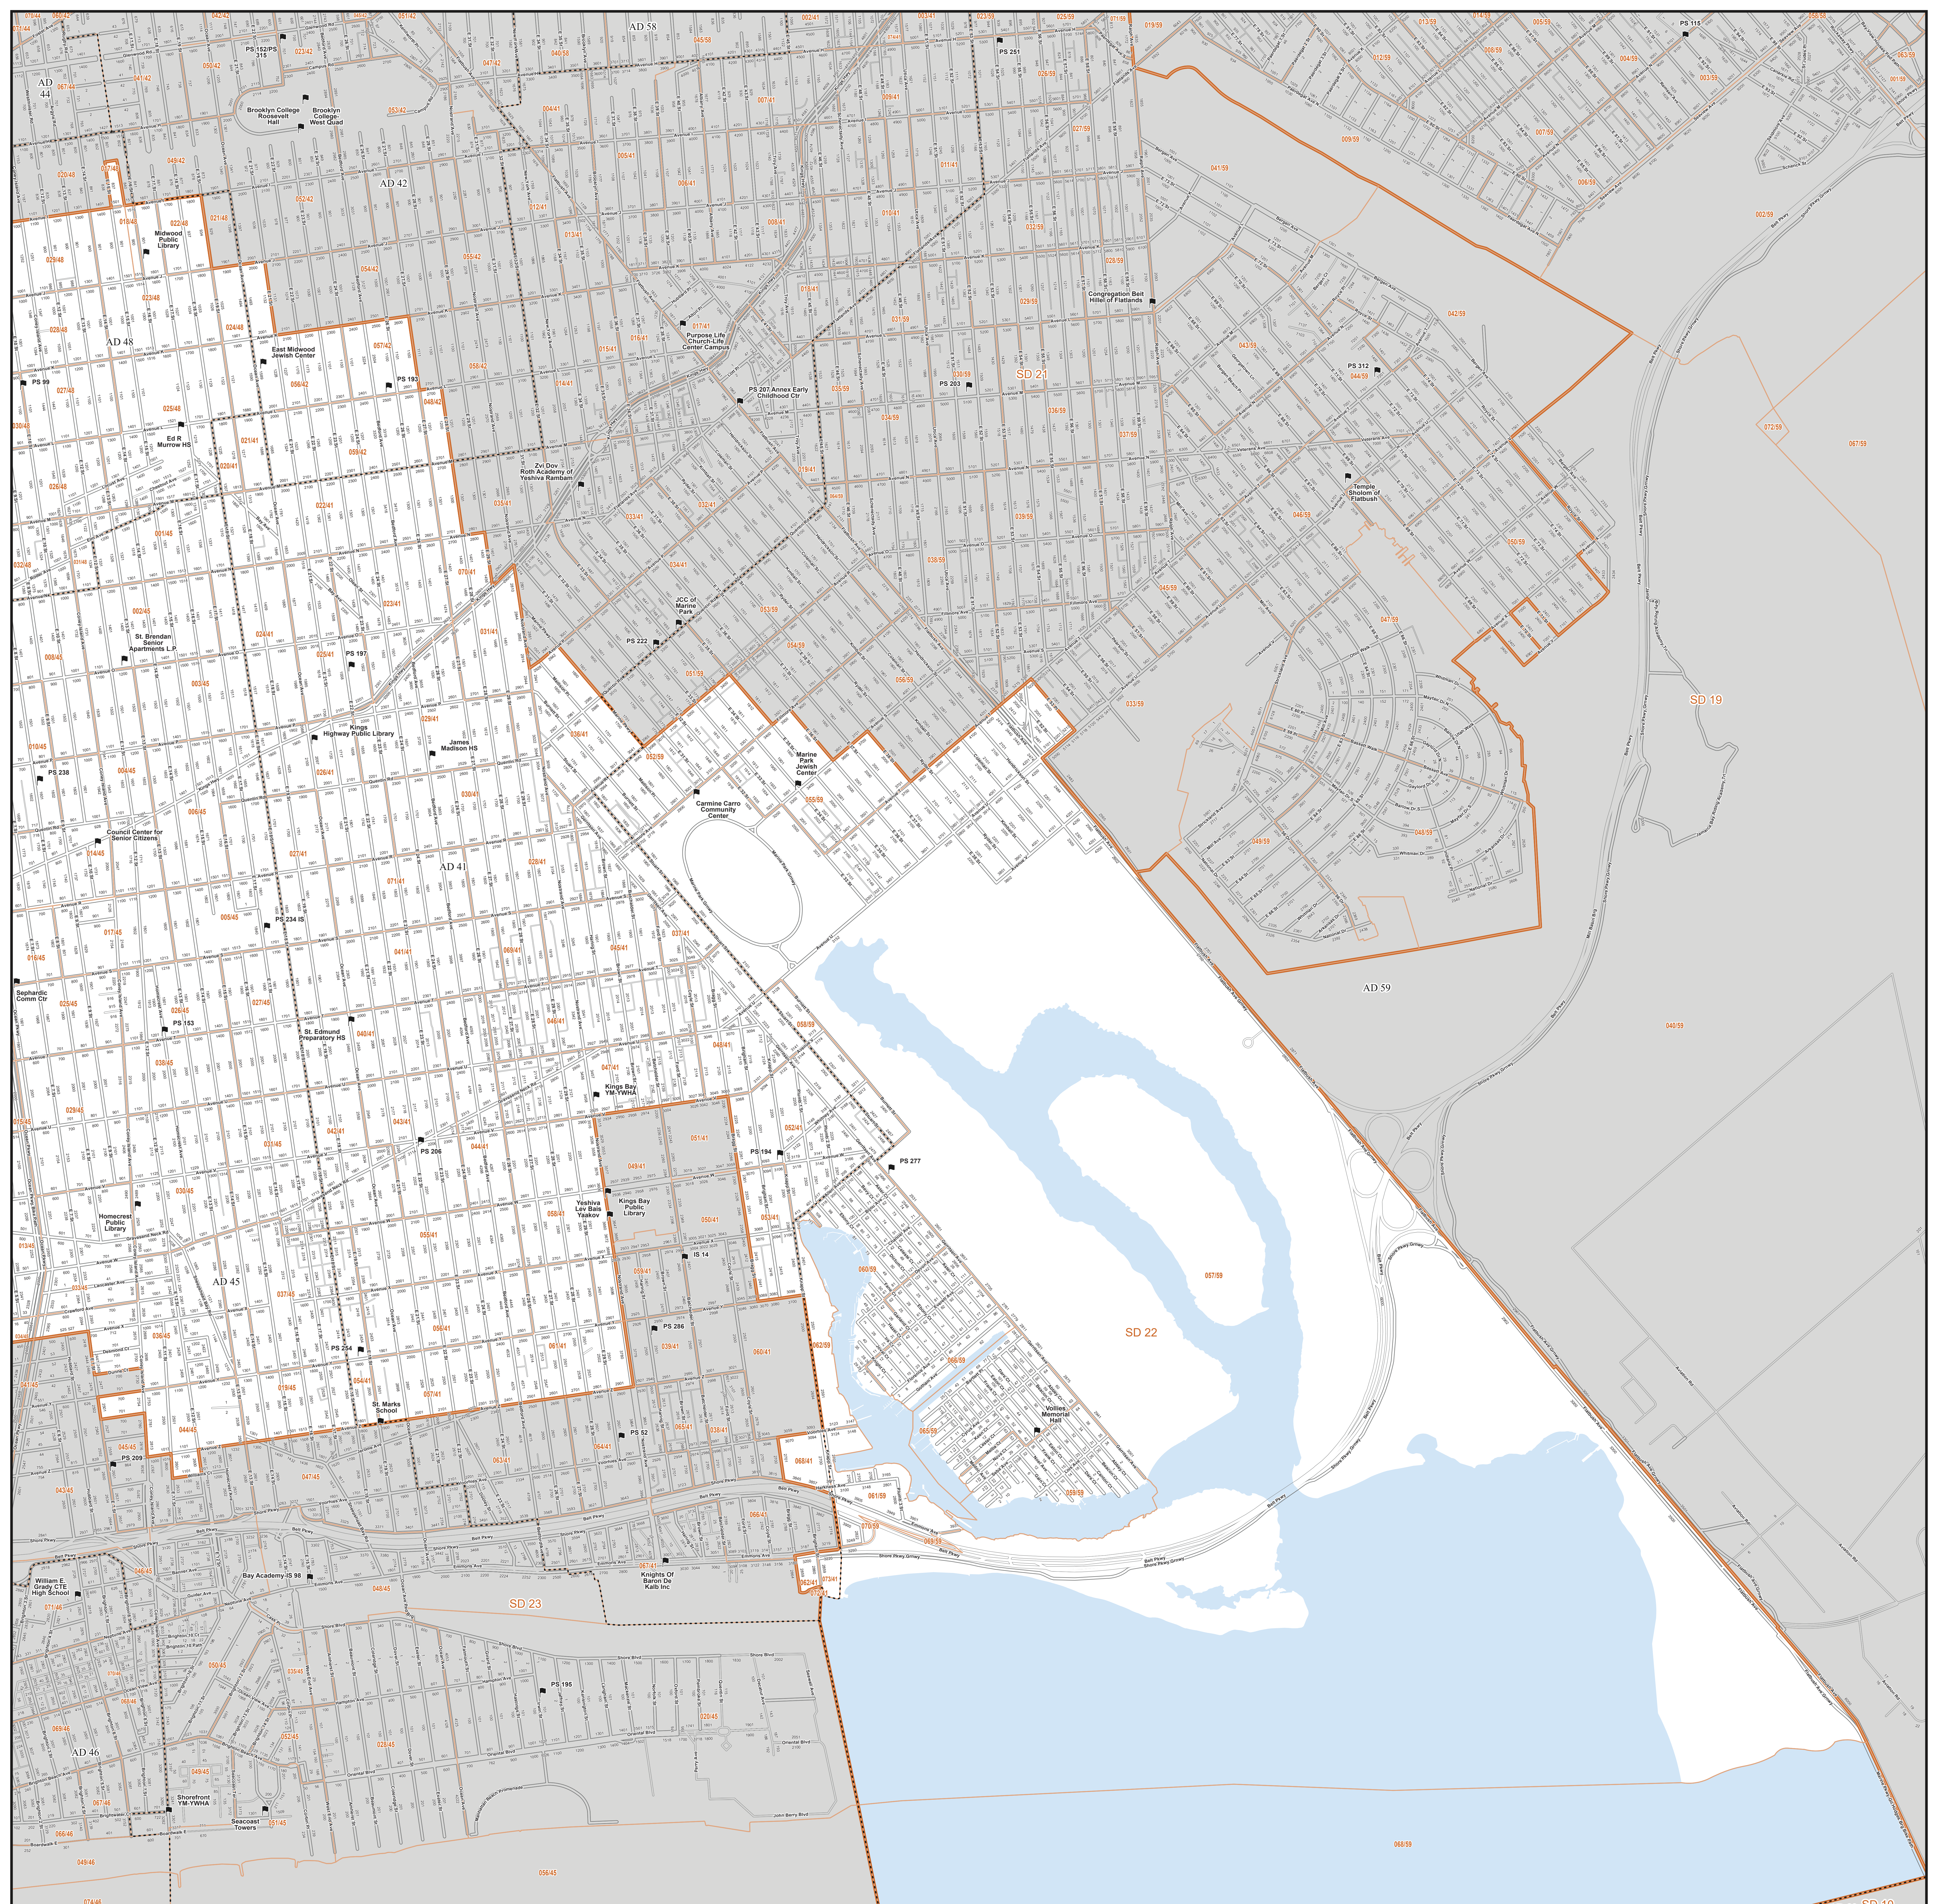

Board of Elections
in the City of New York

Senate District
22
Part 2 of 2
Kings

NOTES

Board of Elections in the City of New York
Created: 11/20/2023

Scale: 0, 0.25, 0.5, 1 Miles

- Polling Place
- Locations of Polling Places are subject to change.
- ▭ Election District
- ▭ Assembly District
- ▭ Senate District
- Streets
- Water

Source Data Statement:
All data available at <https://opendata.cityofnewyork.us/>

NYC