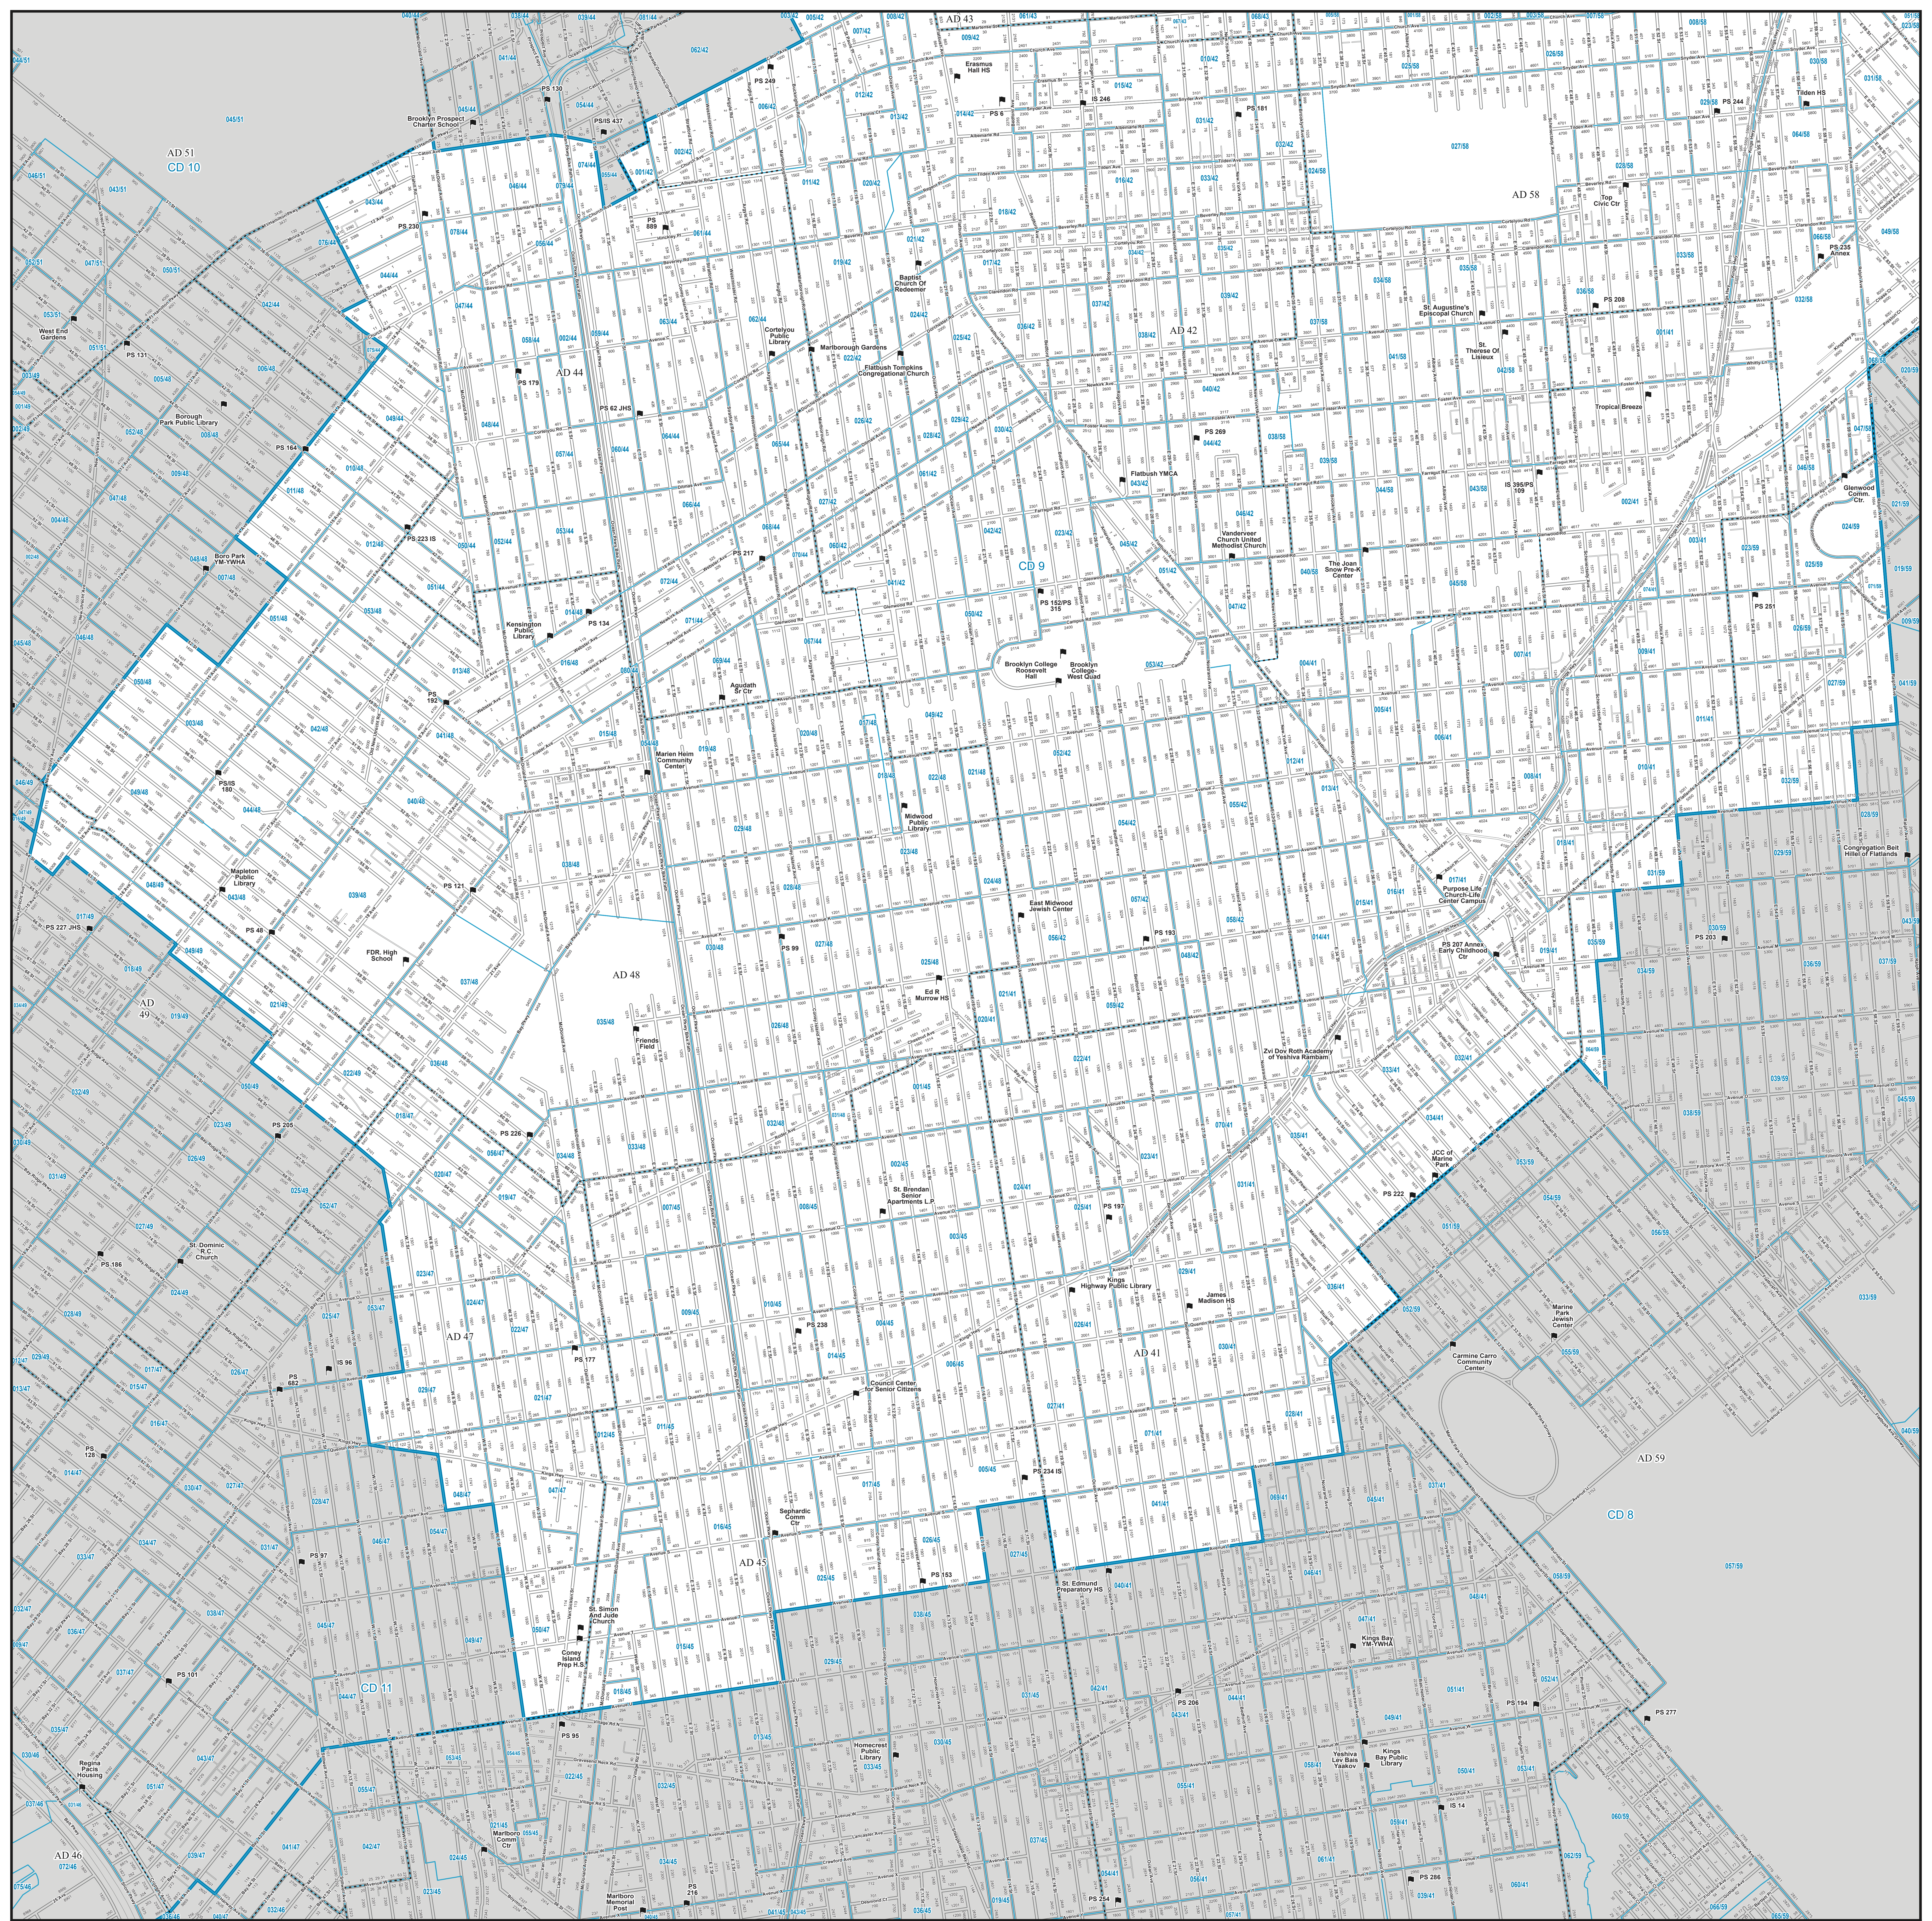

Board of Elections
in the City of New York

CONGRESSIONAL DISTRICT
9

Part 1 of 2
Kings

NOTES

Miles
0 0.25 0.5 1

- Polling Place
- ▭ Election District
- ▭ Assembly District
- ▭ Congressional District
- Streets
- Water

Locations of Polling Places are subject to change.

Source Data Statement:
All data available at <https://opendata.cityofnewyork.us/>

Board of Elections
in the City of New York

Congressional District
9
Part 2 of 2
Kings

NOTES

Miles
0 0.25 0.5 1

- Polling Place
- ▭ Election District
- ▭ Assembly District
- ▭ Congressional District
- Streets
- ▭ Water

Locations of Polling Places are subject to change.

Source Data Statement:
All data available at <https://opendata.cityofnewyork.us/>