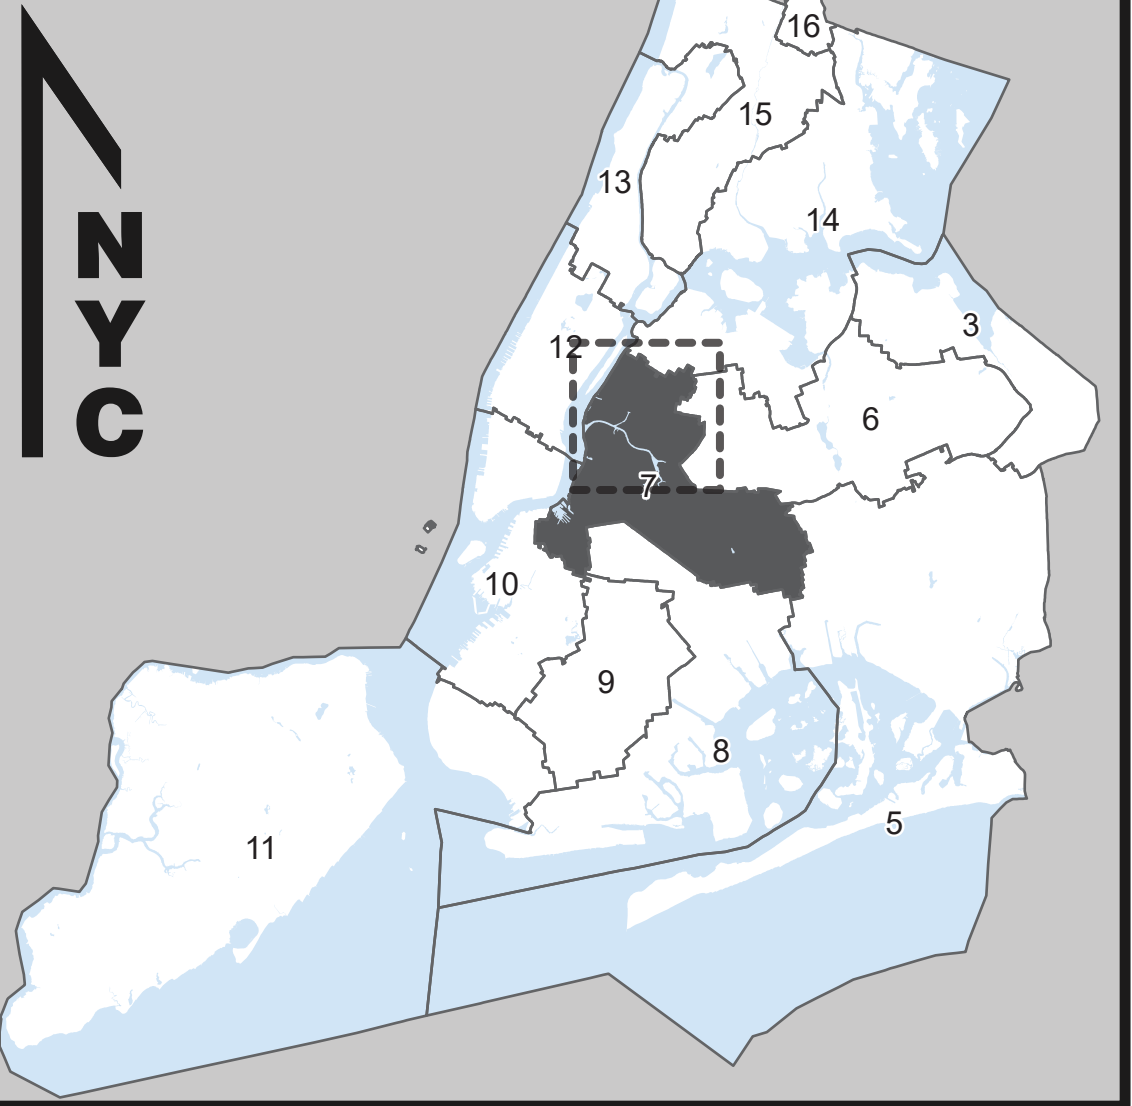

**NOTES**

**Source Data Statement:**  
All data available at <https://opendata.cityofnewyork.us/>

**Board of Elections**  
in the City of New York

**Congressional District**  
**7**  
Part 3 of 3  
**Kings and Queens**

NOTES	

Board of Elections in the City of New York  
Created: 11/28/2023

Miles  
0 0.25 0.5 1

-  Polling Place
-  Election District
-  Assembly District
-  Congressional District
-  Streets
-  Water

Locations of Polling Places are subject to change.