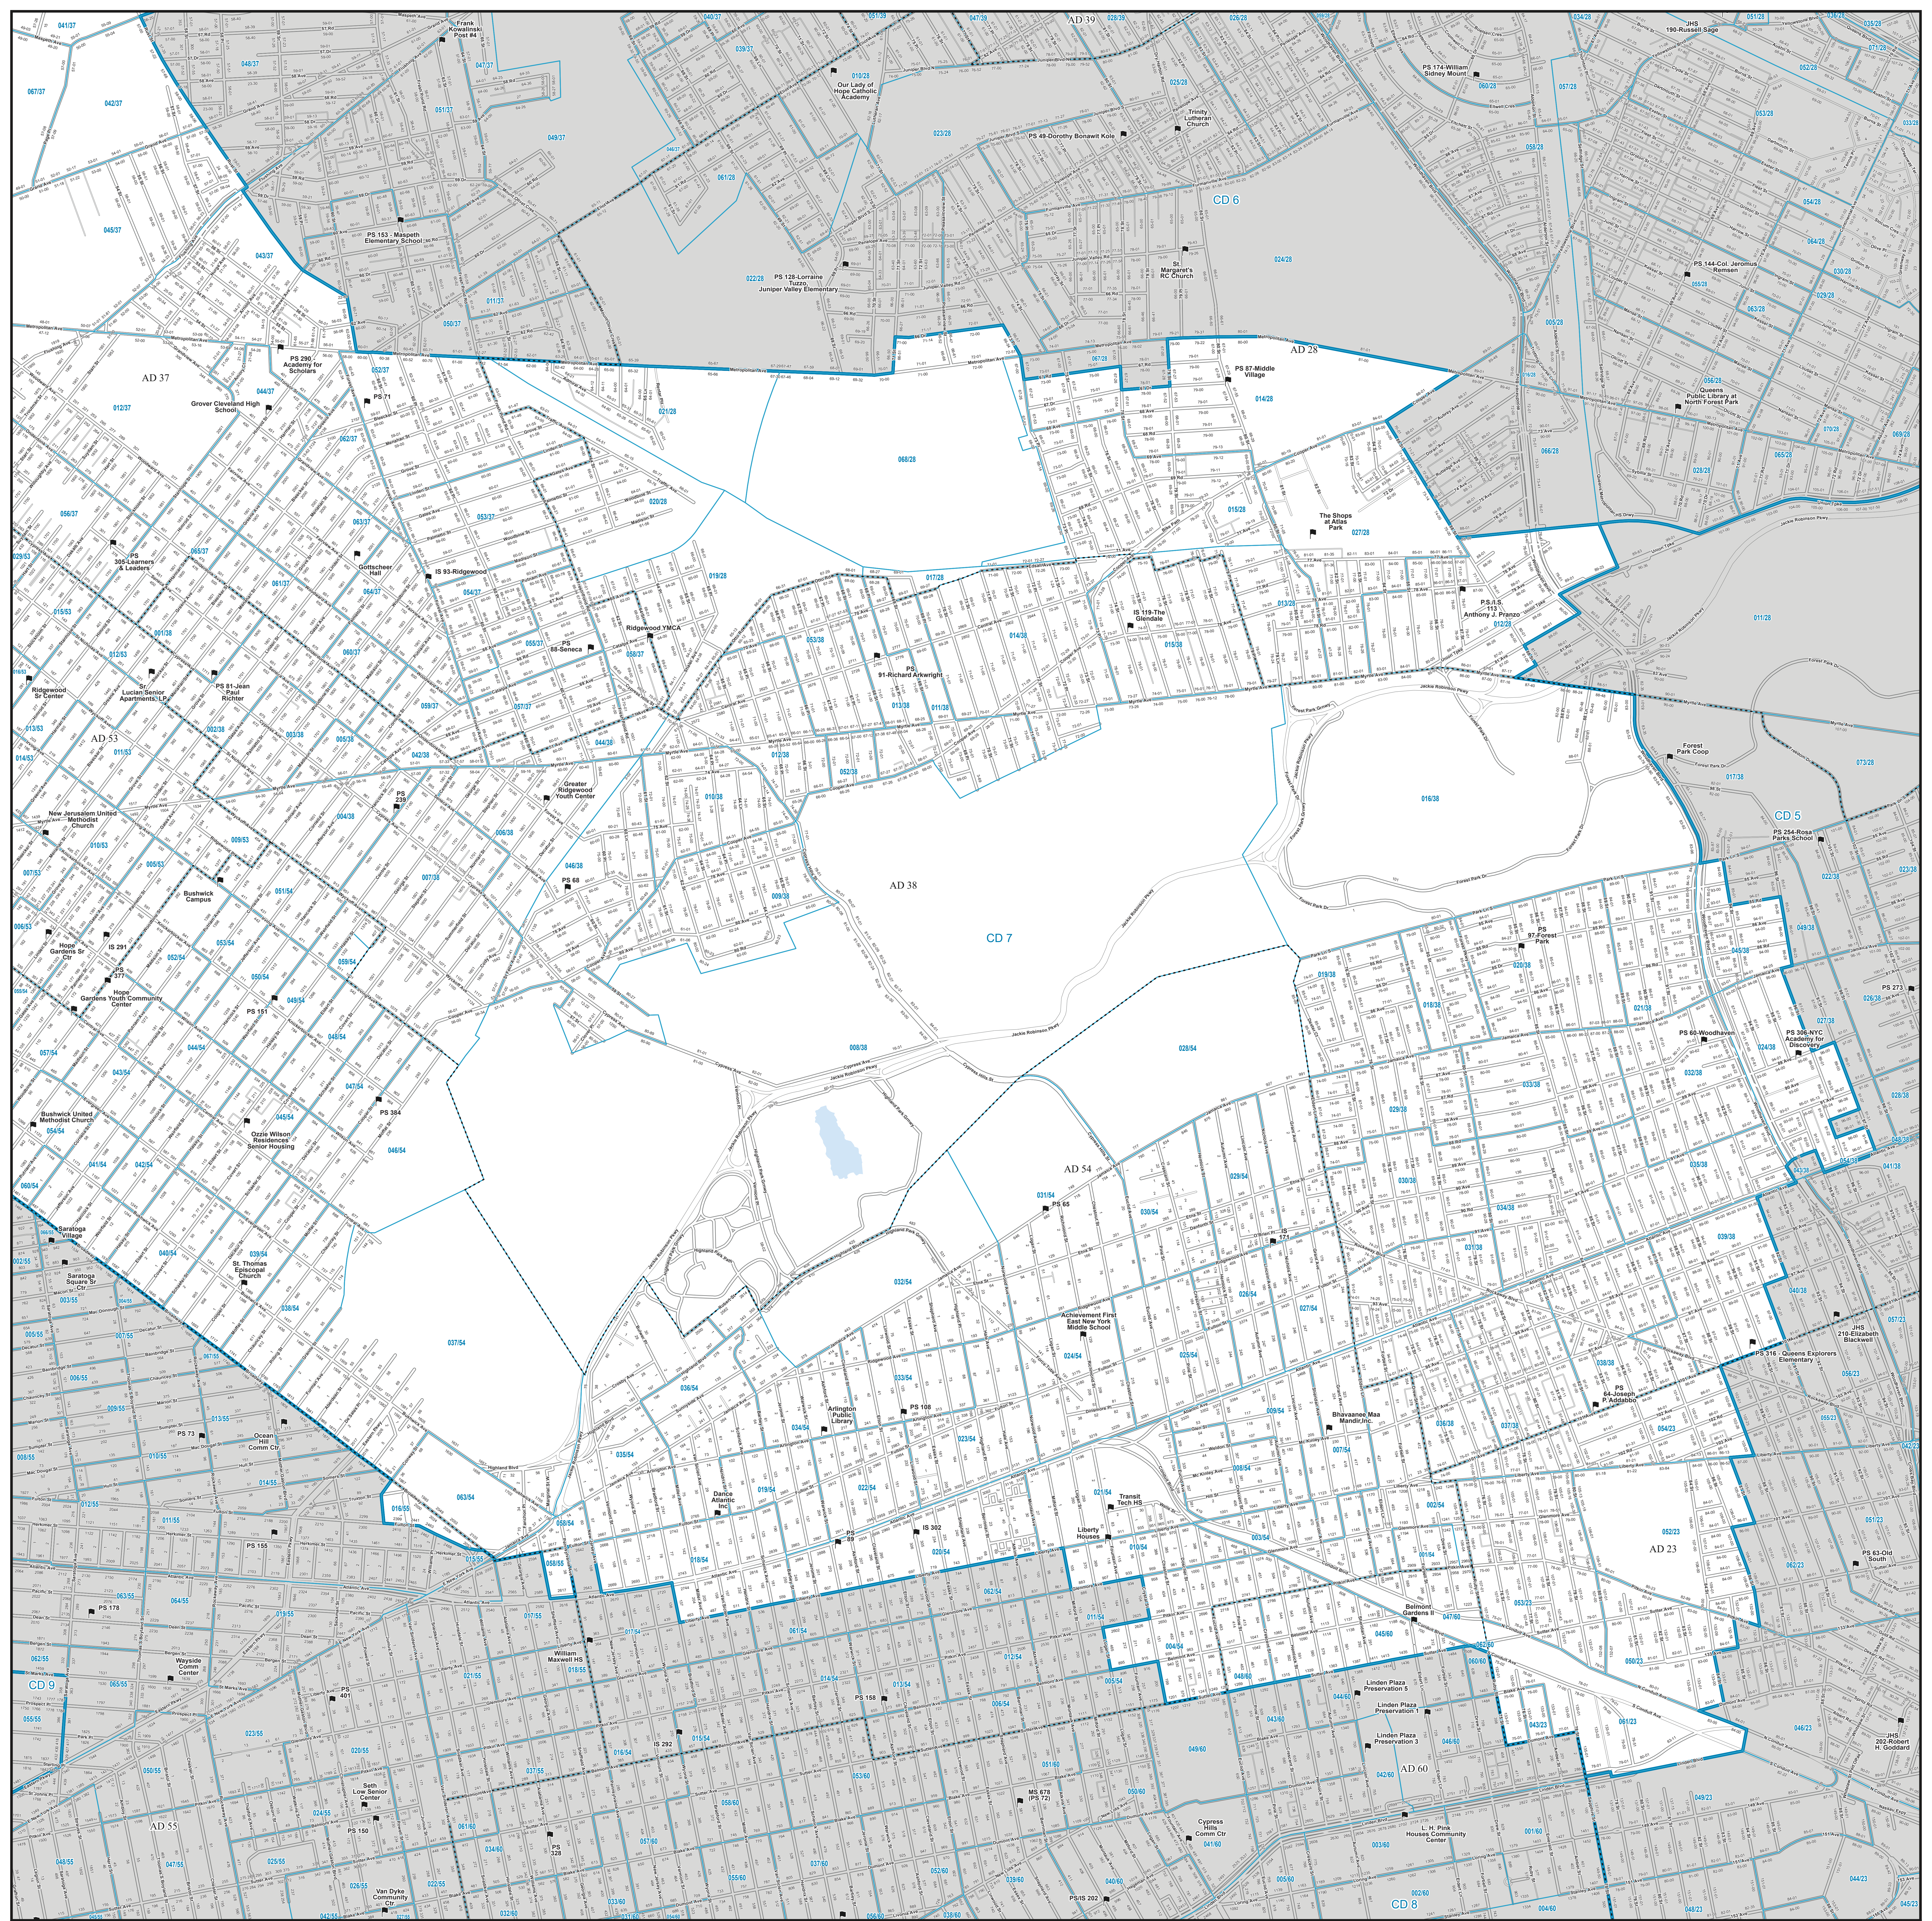

**NOTES**

**Source Data Statement:**  
All data available at <https://opendata.cityofnewyork.us/>

**Board of Elections**  
in the City of New York

**Congressional District**  
**7**  
Part 3 of 3  
**Kings and Queens**

NOTES	

Board of Elections in the City of New York  
Created: 11/28/2023

Miles  
0 0.25 0.5 1

-  Polling Place
-  Election District
-  Assembly District
-  Congressional District
-  Streets
-  Water

Locations of Polling Places are subject to change.

**Source Data Statement:**  
All data available at <https://opendata.cityofnewyork.us/>