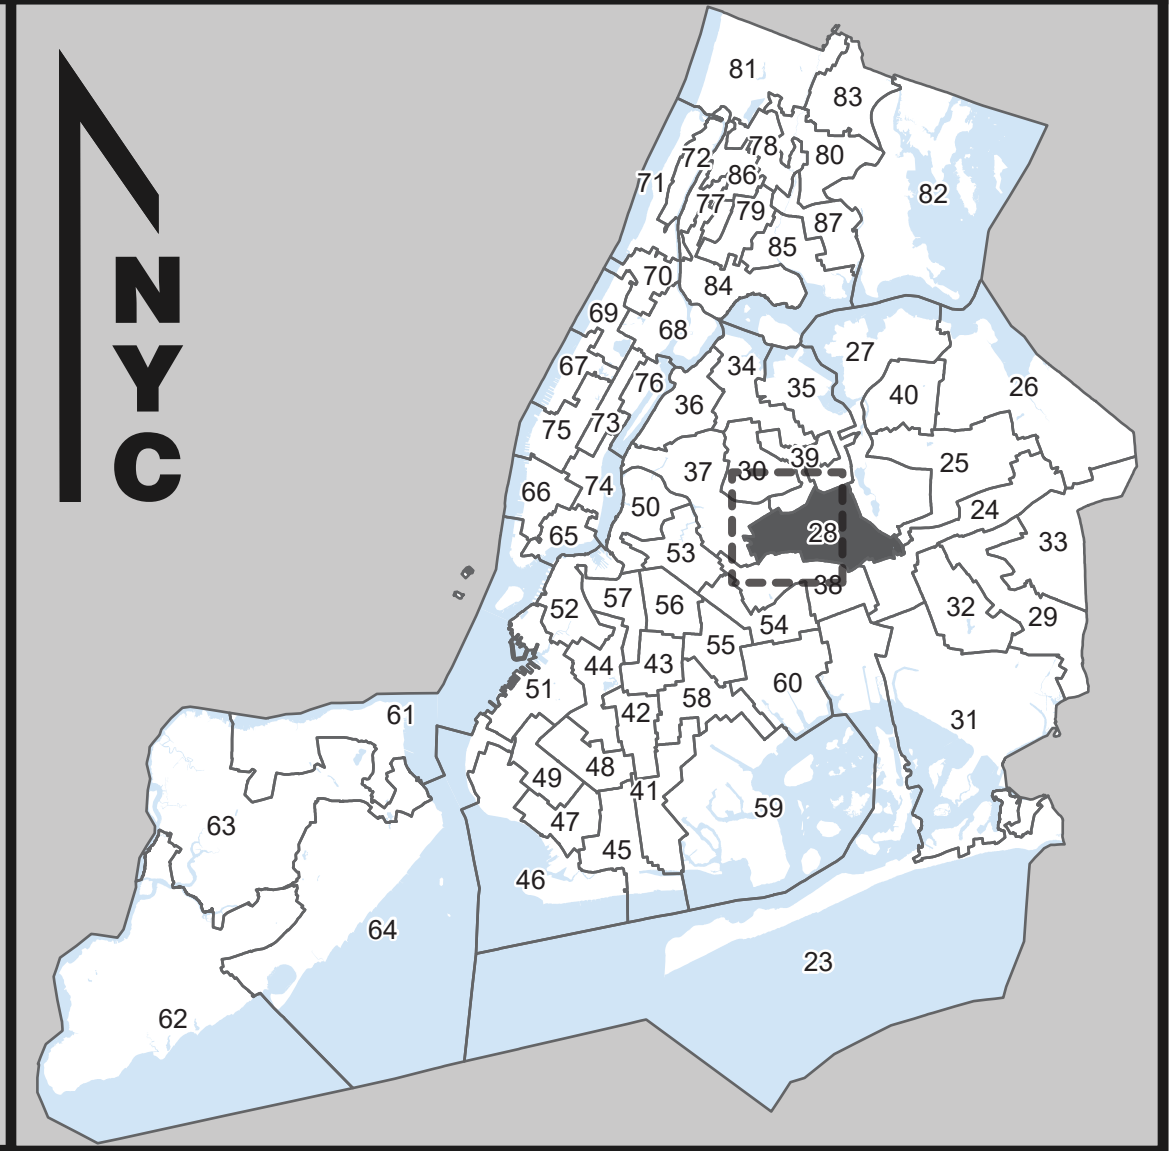

Board of Elections
in the City of New York

Assembly District
28
Part 1 of 2
Queens

NOTES	

Board of Elections in the City of New York
Created: 11/13/2023

Miles
0 0.25 0.5 1

■ Polling Place   □ Election District   — Streets
Locations of Polling Places are subject to change.   □ Assembly District   ■ Water

Source Data Statement:
All data available at <https://opendata.cityofnewyork.us/>