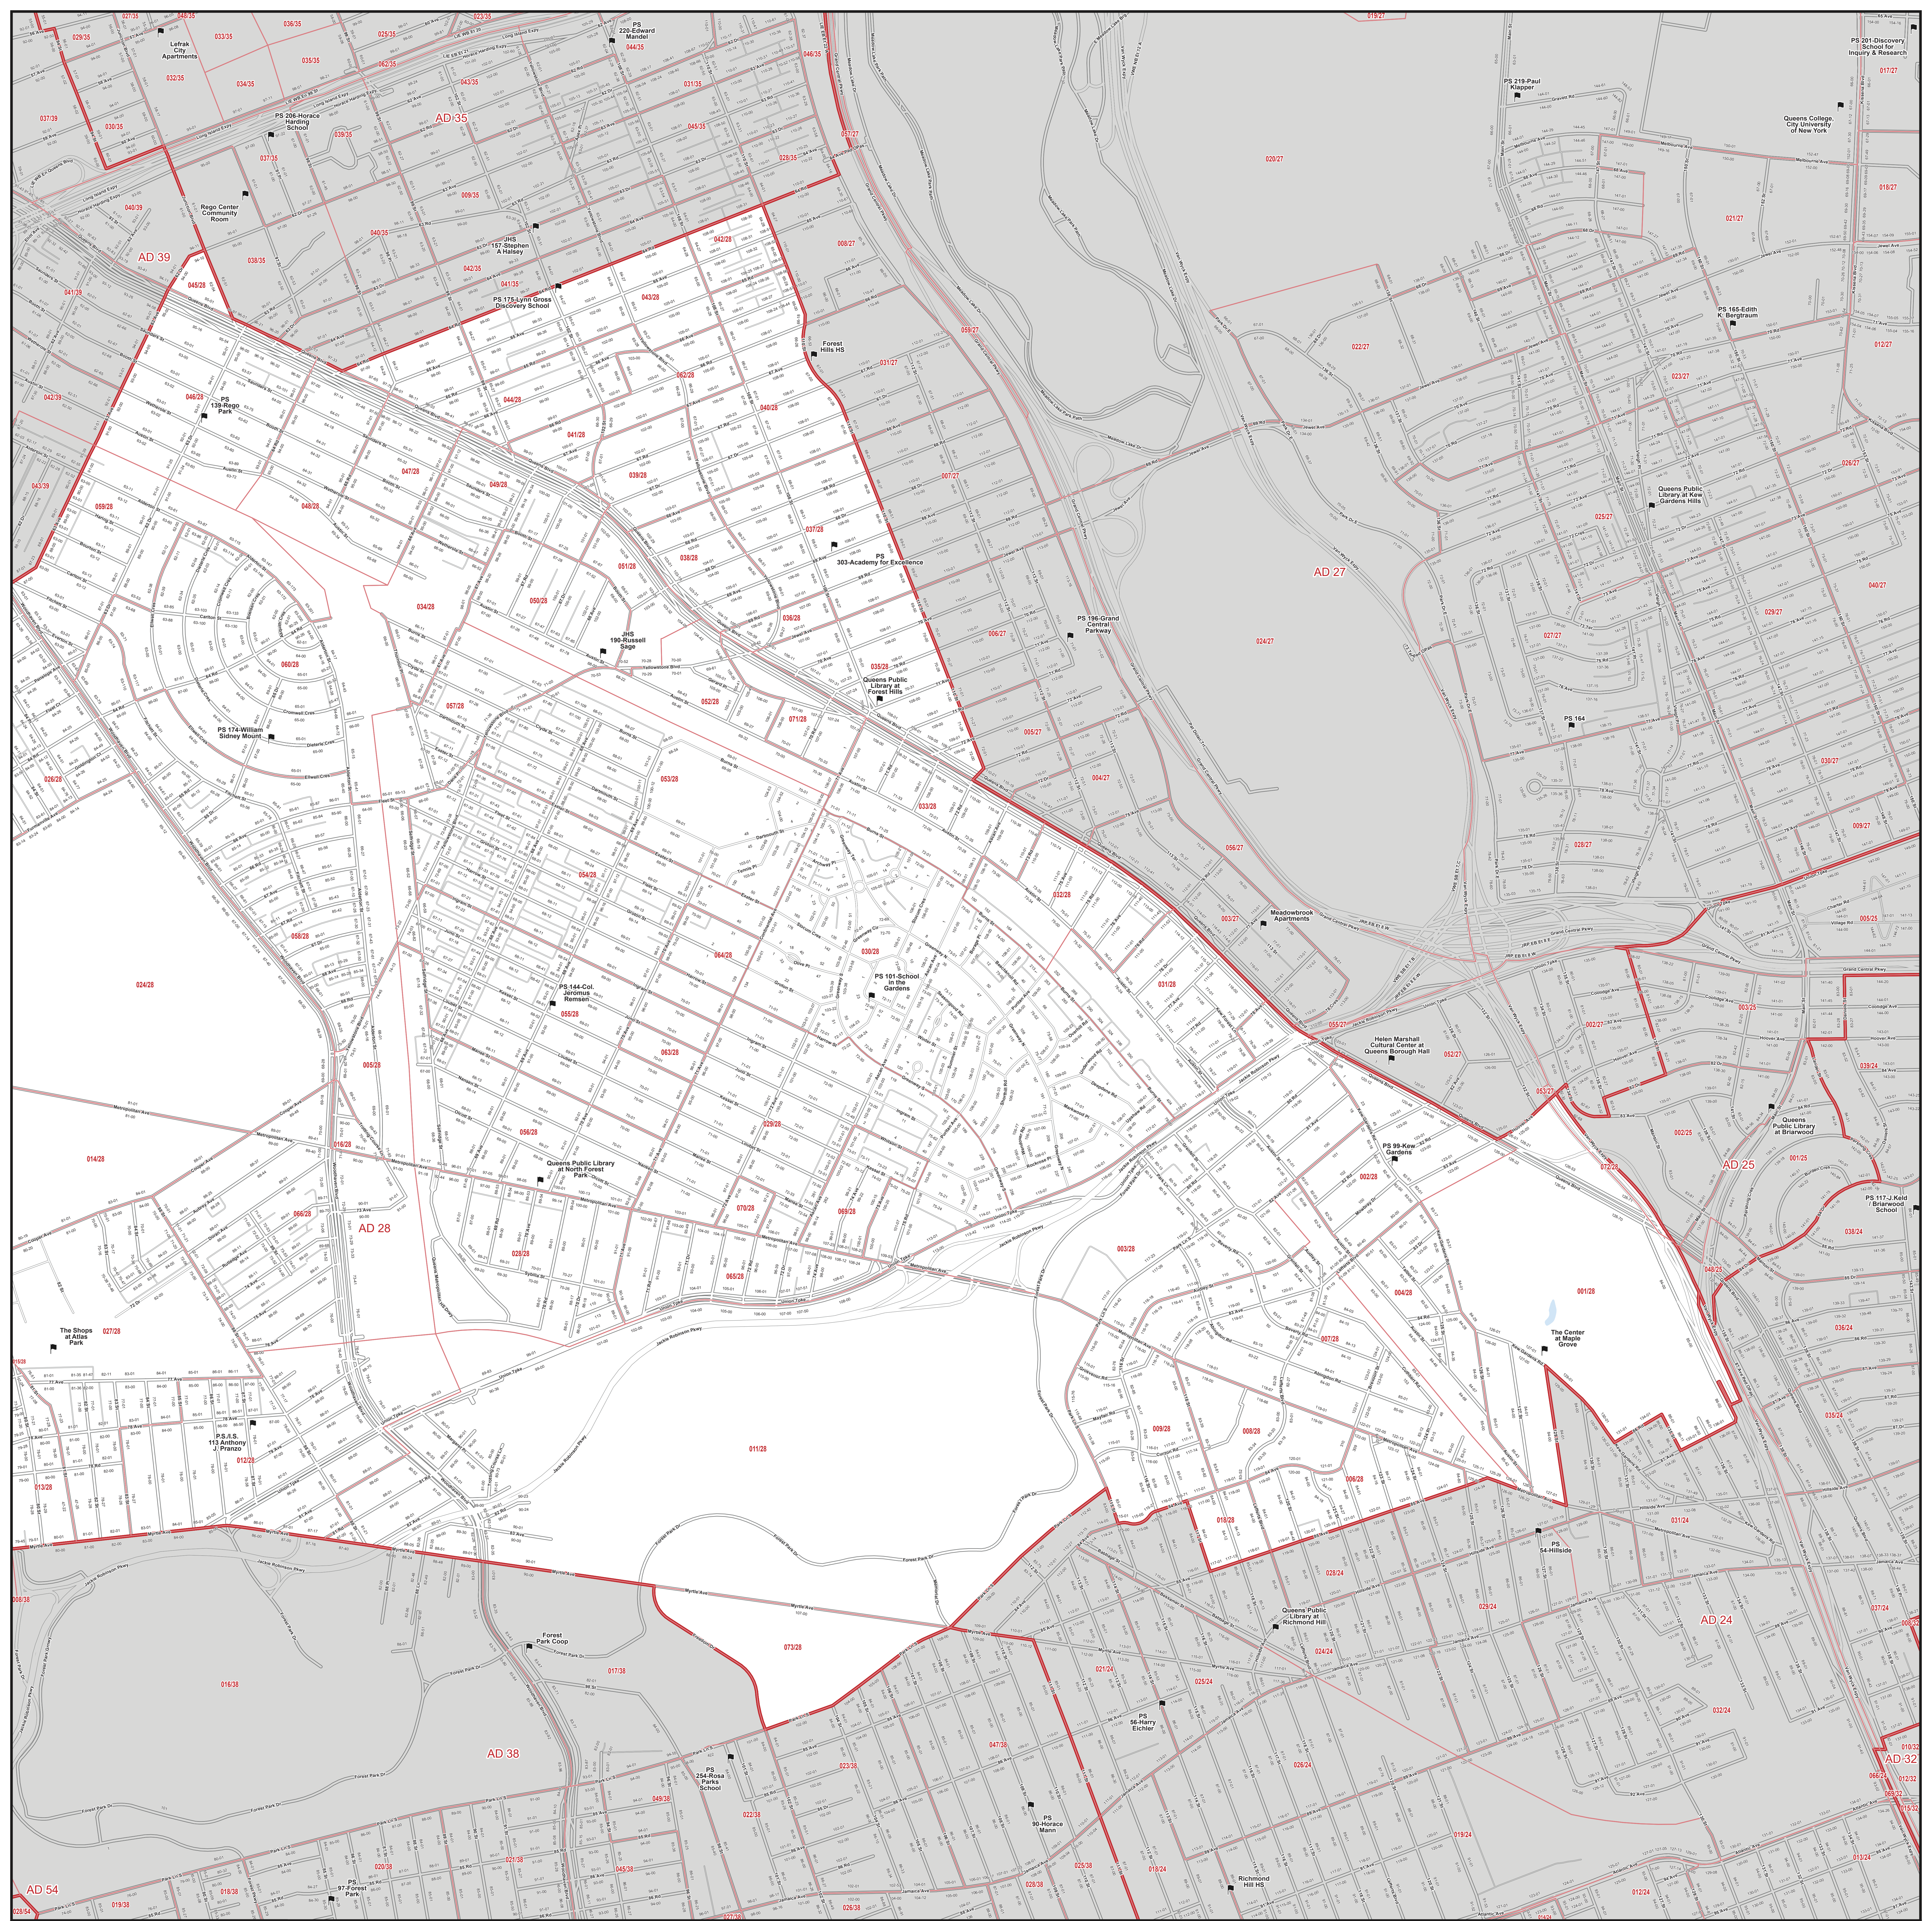

Board of Elections
in the City of New York

Assembly District
28
Part 1 of 2
Queens

NOTES	

Board of Elections in the City of New York
Created: 11/13/2023

Miles
0 0.25 0.5 1

■ Polling Place □ Election District — Streets
Locations of Polling Places are subject to change. □ Assembly District ■ Water

Source Data Statement:
All data available at <https://opendata.cityofnewyork.us/>

Board of Elections
in the City of New York

Assembly District
28
Part 2 of 2
Queens

NOTES	

Board of Elections in the City of New York
Created: 11/13/2023

0 0.25 0.5 1 Miles

Polling Place
 Locations of Polling Places are subject to change.

Election District
 Assembly District

Streets
 Water

Source Data Statement:
All data available at <https://opendata.cityofnewyork.us/>